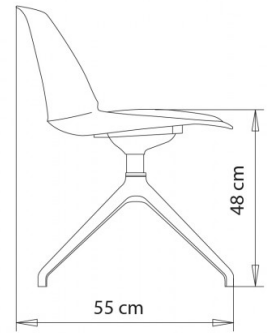

Classy 1086N

CLASSY COLLECTION:

Classy 1090, Classy 1090N, Classy 1090m, Classy 1091, Classy 1091N, Classy 1091m, Classy 1092, Classy 1092m, Classy 1092b, Classy 1092bm, Classy 1095, Classy 1095m, Classy 1095N, Classy 1096, Classy 1096m, Classy 1096N, Classy 1097, Classy 1097m, Classy 1097bm, Classy 1083, Classy 1083m, Classy 1083N, Classy 1084, Classy 1084N, Classy 1084m, Classy 1085, Classy 1085m, Classy 1086, Classy 1086m, Classy 1086N, Classy 1087, Classy 1087m, Classy 1087N, Classy 1088, Classy 1088m, Classy 1088N, Classy 1089, Classy 1089m, Classy 1089N,

Swivel chair with 4 ways aluminium frame and upholstered seat.

WEIGHT

8 Kg

PACK

0,37 m³

PIECES PER BOX

1

FINISHES SEATING