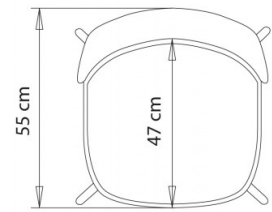

Classy 1086N

CLASSY COLLECTION:

Classy 1090, Classy 1090N, Classy 1090m, Classy 1091, Classy 1091N, Classy 1091m, Classy 1092, Classy 1092m, Classy 1092b, Classy 1092bm, Classy 1095, Classy 1095m, Classy 1095N, Classy 1096, Classy 1096m, Classy 1096N, Classy 1097, Classy 1097m, Classy 1097bm, Classy 1083, Classy 1083m, Classy 1083N, Classy 1084, Classy 1084N, Classy 1084m, Classy 1085, Classy 1085m, Classy 1086, Classy 1086m, Classy 1086N, Classy 1087, Classy 1087m, Classy 1087N, Classy 1088, Classy 1088m, Classy 1088N, Classy 1089, Classy 1089m, Classy 1089N,

Swivel chair with 4 ways aluminium frame and upholstered seat.

WEIGHT

8 Kg

PACK

0,37 m³

PIECES PER BOX

1

FINISHES SEATING