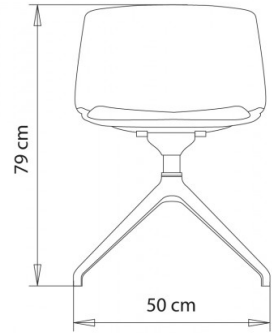

Classy 1086N

CLASSY COLLECTION:

Classy 1090, Classy 1090N, Classy 1090m, Classy 1091, Classy 1091N, Classy 1091m, Classy 1092, Classy 1092m, Classy 1092b, Classy 1092bm, Classy 1095, Classy 1095m, Classy 1095N, Classy 1096, Classy 1096m, Classy 1096N, Classy 1097, Classy 1097m, Classy 1097bm, Classy 1083, Classy 1083m, Classy 1083N, Classy 1084, Classy 1084N, Classy 1084m, Classy 1085, Classy 1085m, Classy 1086, Classy 1086m, Classy 1086N, Classy 1087, Classy 1087m, Classy 1087N, Classy 1088, Classy 1088m, Classy 1088N, Classy 1089, Classy 1089m, Classy 1089N,

Swivel chair with 4 ways aluminium frame and upholstered seat.

WEIGHT

8 Kg

PACK

0,37 m³

PIECES PER BOX

1

FINISHES SEATING