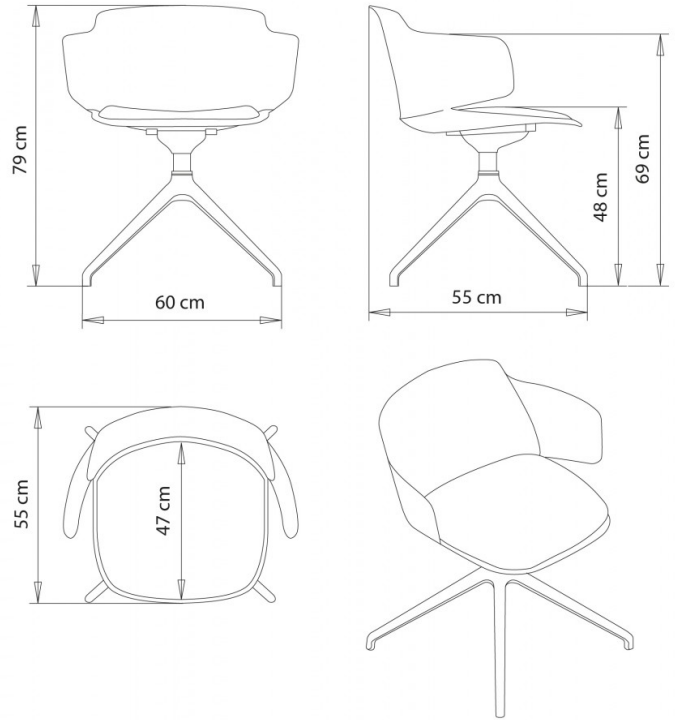

Classy 1087N

CLASSY COLLECTION:

Classy 1090, Classy 1090N, Classy 1090m, Classy 1091, Classy 1091N, Classy 1091m, Classy 1092, Classy 1092m, Classy 1092b, Classy 1092bm, Classy 1095, Classy 1095m, Classy 1095N, Classy 1096, Classy 1096m, Classy 1096N, Classy 1097, Classy 1097m, Classy 1097bm, Classy 1083, Classy 1083m, Classy 1083N, Classy 1084, Classy 1084N, Classy 1084m, Classy 1085, Classy 1085m, Classy 1086, Classy 1086m, Classy 1086N, Classy 1087, Classy 1087m, Classy 1087N, Classy 1088, Classy 1088m, Classy 1088N, Classy 1089, Classy 1089m, Classy 1089N,

Swivel chair with armrests and 4 ways aluminium frame.
Upholstered seat.

WEIGHT

8,4 Kg

PACK

0,37 m³

PIECES PER BOX

1

FINISHES SEATING