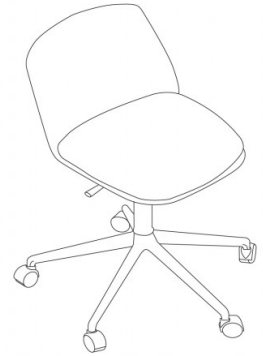

Classy 1088N

CLASSY COLLECTION:

Classy 1090, Classy 1090N, Classy 1090m, Classy 1091, Classy 1091N, Classy 1091m, Classy 1092, Classy 1092m, Classy 1092b, Classy 1092bm, Classy 1095, Classy 1095m, Classy 1095N, Classy 1096, Classy 1096m, Classy 1096N, Classy 1097, Classy 1097m, Classy 1097bm, Classy 1083, Classy 1083m, Classy 1083N, Classy 1084, Classy 1084N, Classy 1084m, Classy 1085, Classy 1085m, Classy 1086, Classy 1086m, Classy 1086N, Classy 1087, Classy 1087m, Classy 1087N, Classy 1088, Classy 1088m, Classy 1088N, Classy 1089, Classy 1089m, Classy 1089N,

Swivel chair with 5 ways aluminium frame on castors. Adjustable height. Upholstered seat.

WEIGHT

9,8 Kg

PACK

0,5 m³

PIECES PER BOX

1

FINISHES SEATING