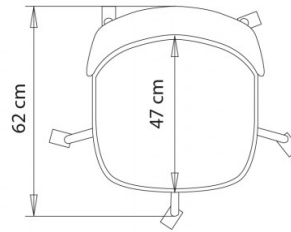

Classy 1088N

CLASSY COLLECTION:

Classy 1090, Classy 1090N, Classy 1090m, Classy 1091, Classy 1091N, Classy 1091m, Classy 1092, Classy 1092m, Classy 1092b, Classy 1092bm, Classy 1095, Classy 1095m, Classy 1095N, Classy 1096, Classy 1096m, Classy 1096N, Classy 1097, Classy 1097m, Classy 1097bm, Classy 1083, Classy 1083m, Classy 1083N, Classy 1084, Classy 1084N, Classy 1084m, Classy 1085, Classy 1085m, Classy 1086, Classy 1086m, Classy 1086N, Classy 1087, Classy 1087m, Classy 1087N, Classy 1088, Classy 1088m, Classy 1088N, Classy 1089, Classy 1089m, Classy 1089N,

Swivel chair with 5 ways aluminium frame on castors. Adjustable height. Upholstered seat.

WEIGHT

9,8 Kg

PACK

0,5 m³

PIECES PER BOX

1

FINISHES SEATING