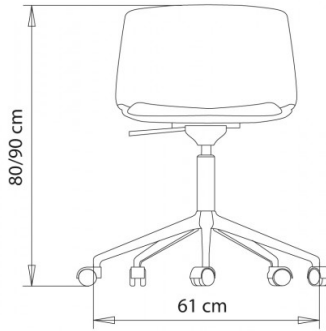

Swivel chair with 5 ways aluminium frame on castors. Adjustable height. Upholstered seat.

WEIGHT

9,8 Kg

PACK

0,5 m³

PIECES PER BOX

1

FINISHES SEATING