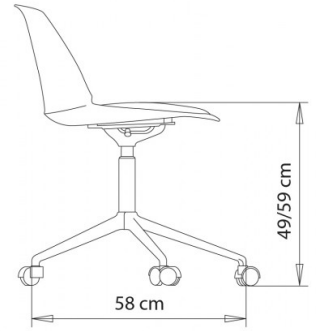

Swivel chair with 5 ways aluminium frame on castors. Adjustable height. Upholstered seat.

WEIGHT

9,8 Kg

PACK

0,5 m³

PIECES PER BOX

1

FINISHES SEATING