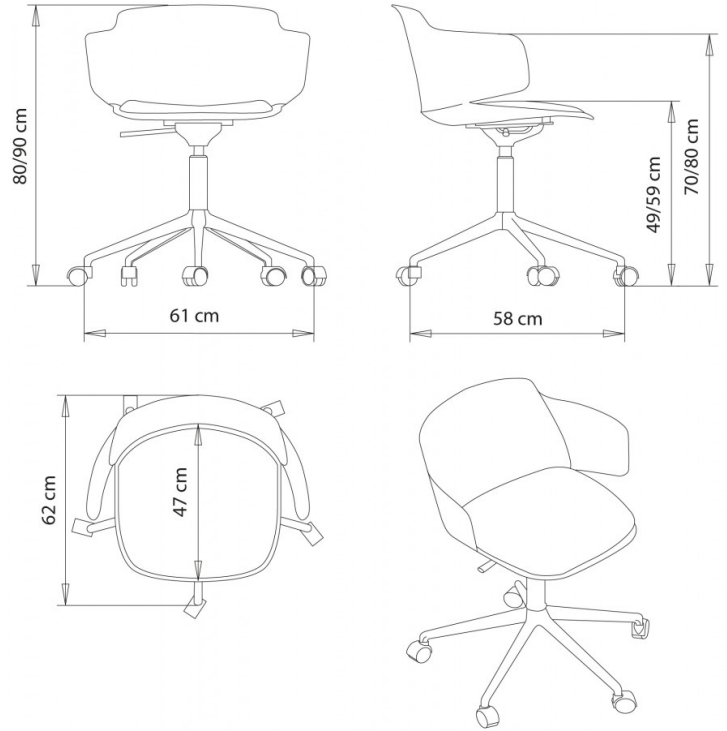

Classy 1089N

CLASSY COLLECTION:

Classy 1090, Classy 1090N, Classy 1090m, Classy 1091, Classy 1091N, Classy 1091m, Classy 1092, Classy 1092m, Classy 1092b, Classy 1092bm, Classy 1095, Classy 1095m, Classy 1095N, Classy 1096, Classy 1096m, Classy 1096N, Classy 1097, Classy 1097m, Classy 1097bm, Classy 1083, Classy 1083m, Classy 1083N, Classy 1084, Classy 1084N, Classy 1084m, Classy 1085, Classy 1085m, Classy 1086, Classy 1086m, Classy 1086N, Classy 1087, Classy 1087m, Classy 1087N, Classy 1088, Classy 1088m, Classy 1088N, Classy 1089, Classy 1089m, Classy 1089N,

Swivel chair with armrests and 5 ways aluminium frame on castors. Adjustable height. Upholstered seat.

WEIGHT

10,3 Kg

PACK

0,5 m³

PIECES PER BOX

1

FINISHES SEATING