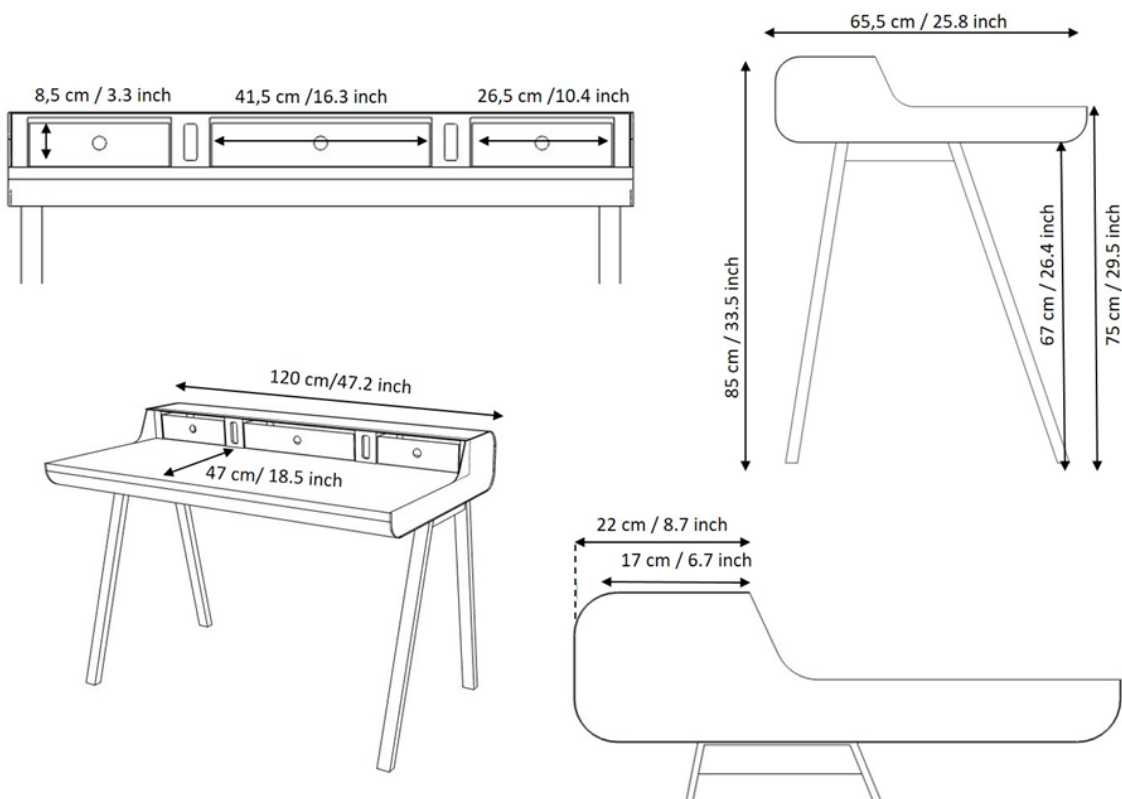

## Standard

- Semi-matt painted in standard RAL colour
- Worktop in linoleum black (Forbo charcoal), grey (Forbo ash) or light grey (Forbo pebble)
- 1 drawer incl. pencil trough
- 2 countersunk storage compartments
- Foot stand: skids black matt

## Dimension

PS 10 Big