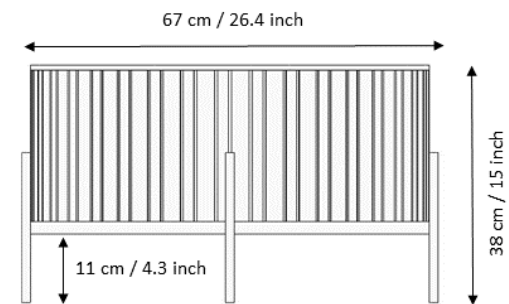

TWIST mini / medium / big

Standard

- Substructure optionally painted in white, black, brass, white aluminium or smoke matt
- Tabletop optionally painted in white, black, brass, white aluminium or smoke matt
- Body painted in RAL standard colour or smoke matt

Optionally

- Table top in crystal glass (5 mm), lacquered black
- Individual choice of RAL colour
- Multi-coloured

Dimension

TWIST 05 big

TWIST 02 mini

TWIST 03 medium