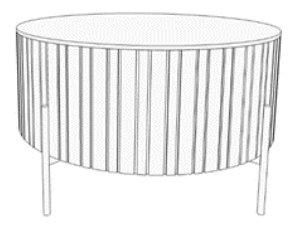

TWIST mini / medium / big

Standard

- Substructure optionally painted in white, black, brass, white aluminium or smoke matt
- Tabletop optionally painted in white, black, brass, white aluminium or smoke matt
- Body painted in RAL standard colour or smoke matt

Optionally

- Table top in crystal glass (5 mm), lacquered black
- Individual choice of RAL colour
- Multi-coloured

Dimension

TWIST 05 big

TWIST 02 mini

TWIST 03 medium