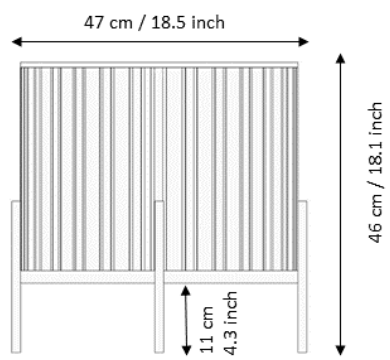

Optionally

- Table top in crystal glass (5 mm), lacquered black
- Individual choice of RAL colour
- Multi-coloured

Dimension

TWIST 05 big

TWIST 02 mini

TWIST 03 medium