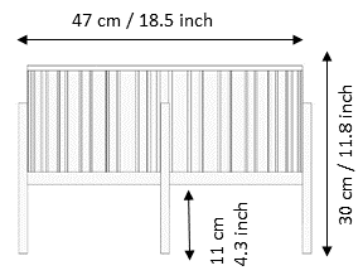

Optionally

- Table top in crystal glass (5 mm), lacquered black
- Individual choice of RAL colour
- Multi-coloured

Dimension

TWIST 05 big

TWIST 02 mini

TWIST 03 medium