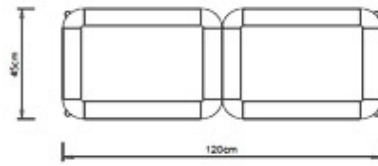

Two seat bench with 4 legs steel frame and upholstered seat.

WEIGHT

13 Kg

PACK

0,28 m³

PIECES PER BOX

1

FINISHES SEATING