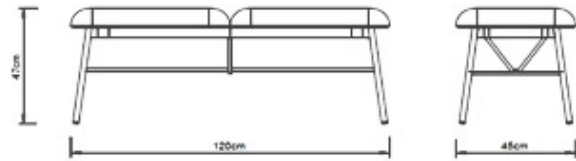

Myra 668

MYRA COLLECTION:

Myra 654, Myra 652, Myra 653, Myra 654B, Myra 655, Myra 656, Myra 658, Myra 657, Myra 658B, Myra 660, Myra 659, Myra 667, Myra 668, Myra 669, Myra 674, Myra 675, Myra 676, Myra 677, Myra 678, Myra 679, Myra 680, Myra 681, Myra 682, Myra 683,

Two seat bench with 4 legs steel frame and upholstered seat.

WEIGHT

13 Kg

PACK

0,28 m³

PIECES PER BOX

1

FINISHES SEATING