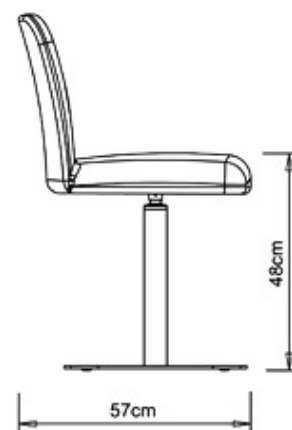

Myra 674

MYRA COLLECTION:

Myra 654, Myra 652, Myra 653, Myra 654B, Myra 655, Myra 656, Myra 658, Myra 657, Myra 658B, Myra 660, Myra 659, Myra 667, Myra 668, Myra 669, Myra 674, Myra 675, Myra 676, Myra 677, Myra 678, Myra 679, Myra 680, Myra 681, Myra 682, Myra 683,

Swivel chair with central steel base. Upholstered seat and back.
Optional

- kick-back device (art. 674-sr)

WEIGHT

14,2 Kg

PACK

0,32 m³

PIECES PER BOX

1