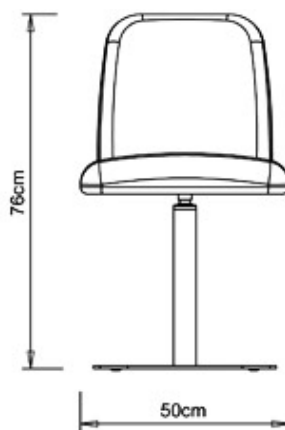

Swivel chair with central steel base. Upholstered seat and back.
Optional

- kick-back device (art. 674-sr)

WEIGHT

14,2 Kg

PACK

0,32 m³

PIECES PER BOX

1