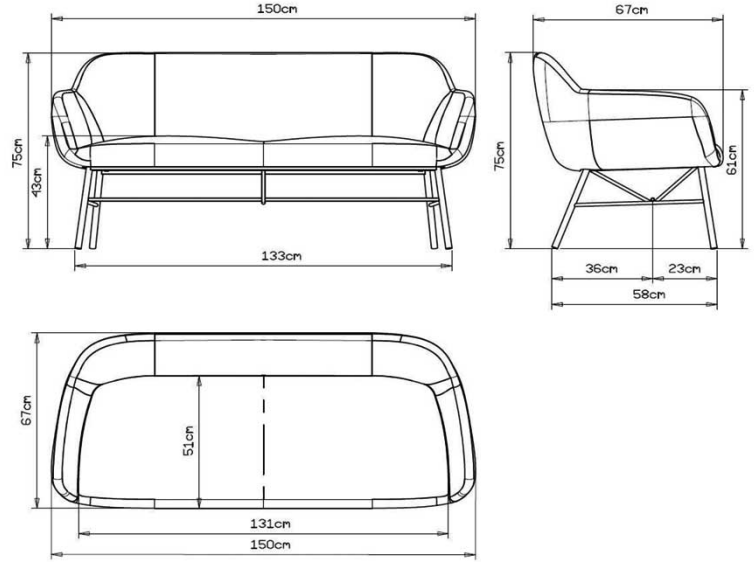

Sofa with upholstered seat and back, steel frame, 4 legs.

WEIGHT

24,5 Kg

PACK

0,80 m³

FINISHES SEATING

TE FABRICS

Sawana Davis
+ 24 colours