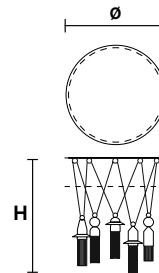

NAPPE C3 RD 40  

Ø 40 cm / 15.74"
H max 155 cm / 61.02"

LED x 16,2W CRI>90
 3000K- 2064 Nominal lm
Dimmable: 1-10V + PUSH

NAPPE C3 RD 60  

Ø 60 cm / 23.62"
H max 155 cm / 61.02"

LED x 16,2W CRI>90
 3000K- 2064 Nominal lm
Dimmable: 1-10V + PUSH

NAPPE C5 RD 80  

Ø 80 cm / 31.49"
H max 155 cm / 61.02"

LED x 27W CRI>90
 3000K- 3440 Nominal lm
Dimmable: 1-10V + PUSH

NAPPE XL1

NAPPE XL2

NAPPE XL3

Ø 30 cm / 11.81"
H 125 cm / 49.21"

Ø 35 cm / 13.77"
H 135 cm / 53.14"

L 7.5 cm / 2.95"
SP 14 cm / 5.51"
H 40 cm / 15.74"

LED x 5,4W CRI>90
 3000 K - 688 Nominal lm
Not Dimmable