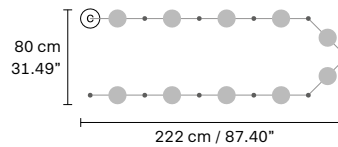

OPEN PENTAGON

CLOSE PENTAGON

*On request canopy with 2 holes for cables

NAPPE C10

LINEAR

DOUBLE LINEAR

CIRCULAR

Ⓢ : for the US market, refer to the relevant price list.

L 7.5 cm / 2.95"
SP 14 cm / 5.51"
H 40 cm / 15.74"

LED x 5,4W CRI>90
 3000 K - 688 Nominal lm
Not Dimmable