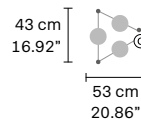

OPEN TRIANGLE