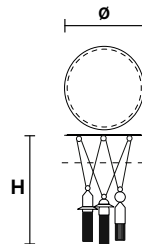

NAPPE C3 RD 60

Ø 60 cm / 23.62"
H max 155 cm / 61.02"

LED x 16,2W CRI>90
3000K- 2064 Nominal lm
Dimmable: 1-10V + PUSH