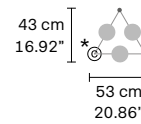

CLOSE TRIANGLE

*On request canopy with 2 holes for cables