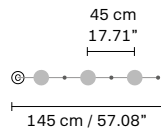

SUGGESTED COMPOSITIONS

NAPPE C3

LINEAR