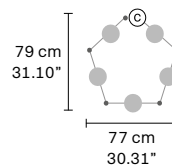

OPEN PENTAGON