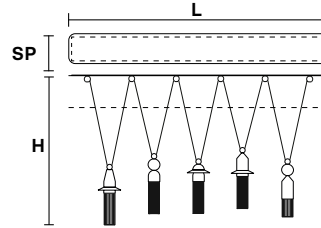

NAPPE C5 LN 175

L 175 cm / 68.89"
SP 20 cm / 7.87"
H max 155 cm / 61.02"

LED x 27W CRI>90
3000K- 3440 Nominal lm
Dimmable: 1-10V + PUSH