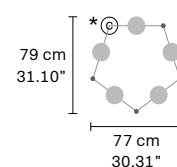

CLOSE PENTAGON

*On request canopy with 2 holes for cables