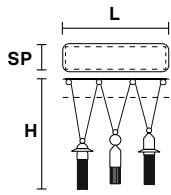

OPEN PENTAGON

CLOSE PENTAGON

*On request canopy with 2 holes for cables

NAPPE C10

LINEAR

DOUBLE LINEAR

CIRCULAR

Ⓢ : for the US market, refer to the relevant price list.

NAPPE C3 LN 75  

L 75 cm / 29.52"
SP 20 cm / 7.87"
H max 155 cm / 61.02"

LED x 16,2W CRI>90
 3000K- 2064 Nominal lm
Dimmable: 1-10V + PUSH

NAPPE C3 LN 125  

L 125 cm / 49.21"
SP 20 cm / 7.87"
H max 155 cm / 61.02"