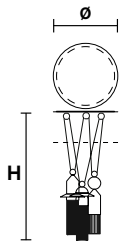

NAPPE C3 RD 40

Ø 40 cm / 15.74"
H max 155 cm / 61.02"

LED x 16,2W CRI>90
3000K- 2064 Nominal lm
Dimmable: 1-10V + PUSH