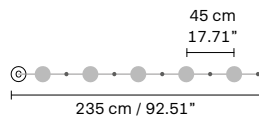

LED x 5,4W CRI>90
3000 K - 688 Nominal lm
Not Dimmable

NAPPE N3

Ø 7.5 cm / 2.95"
H 36 cm / 14.17"

LED x 5,4W CRI>90
3000 K - 688 Nominal lm
Not Dimmable

NAPPE N4

Ø 7.5 cm / 2.95"
H 38 cm / 14.96"

LED x 5,4W CRI>90
3000 K - 688 Nominal lm
Not Dimmable

NAPPE N5

Ø 15 cm / 5.90"
H 40 cm / 15.74"

LED x 5,4W CRI>90
3000 K - 688 Nominal lm
Not Dimmable

NAPPE N6

Ø 15 cm / 5.90"
H 32 cm / 12.59"

LED x 5,4W CRI>90
3000 K - 688 Nominal lm
Not Dimmable

NAPPE N7

Ø 7.5 cm / 2.95"
H 34 cm / 13.38"

LED x 5,4W CRI>90
3000 K - 688 Nominal lm
Not Dimmable

NAPPE N8

Ø 15 cm / 5.90"
H 39 cm / 15.35"

LED x 5,4W CRI>90
3000 K - 688 Nominal lm
Not Dimmable

NAPPE N9

Ø 7.5 cm / 2.95"
H 39 cm / 15.35"

LED x 5,4W CRI>90
3000 K - 688 Nominal lm
Not Dimmable

OPEN PENTAGON

CLOSE PENTAGON

*On request canopy with 2 holes for cables

NAPPE C10

LINEAR

DOUBLE LINEAR

CIRCULAR

Ⓢ : for the US market, refer to the relevant price list.