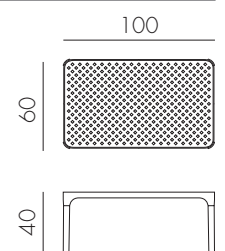

Net table 100

design Raffaello Galio

Nardi
YOUR OUTDOOR LIVING

Ref. 064