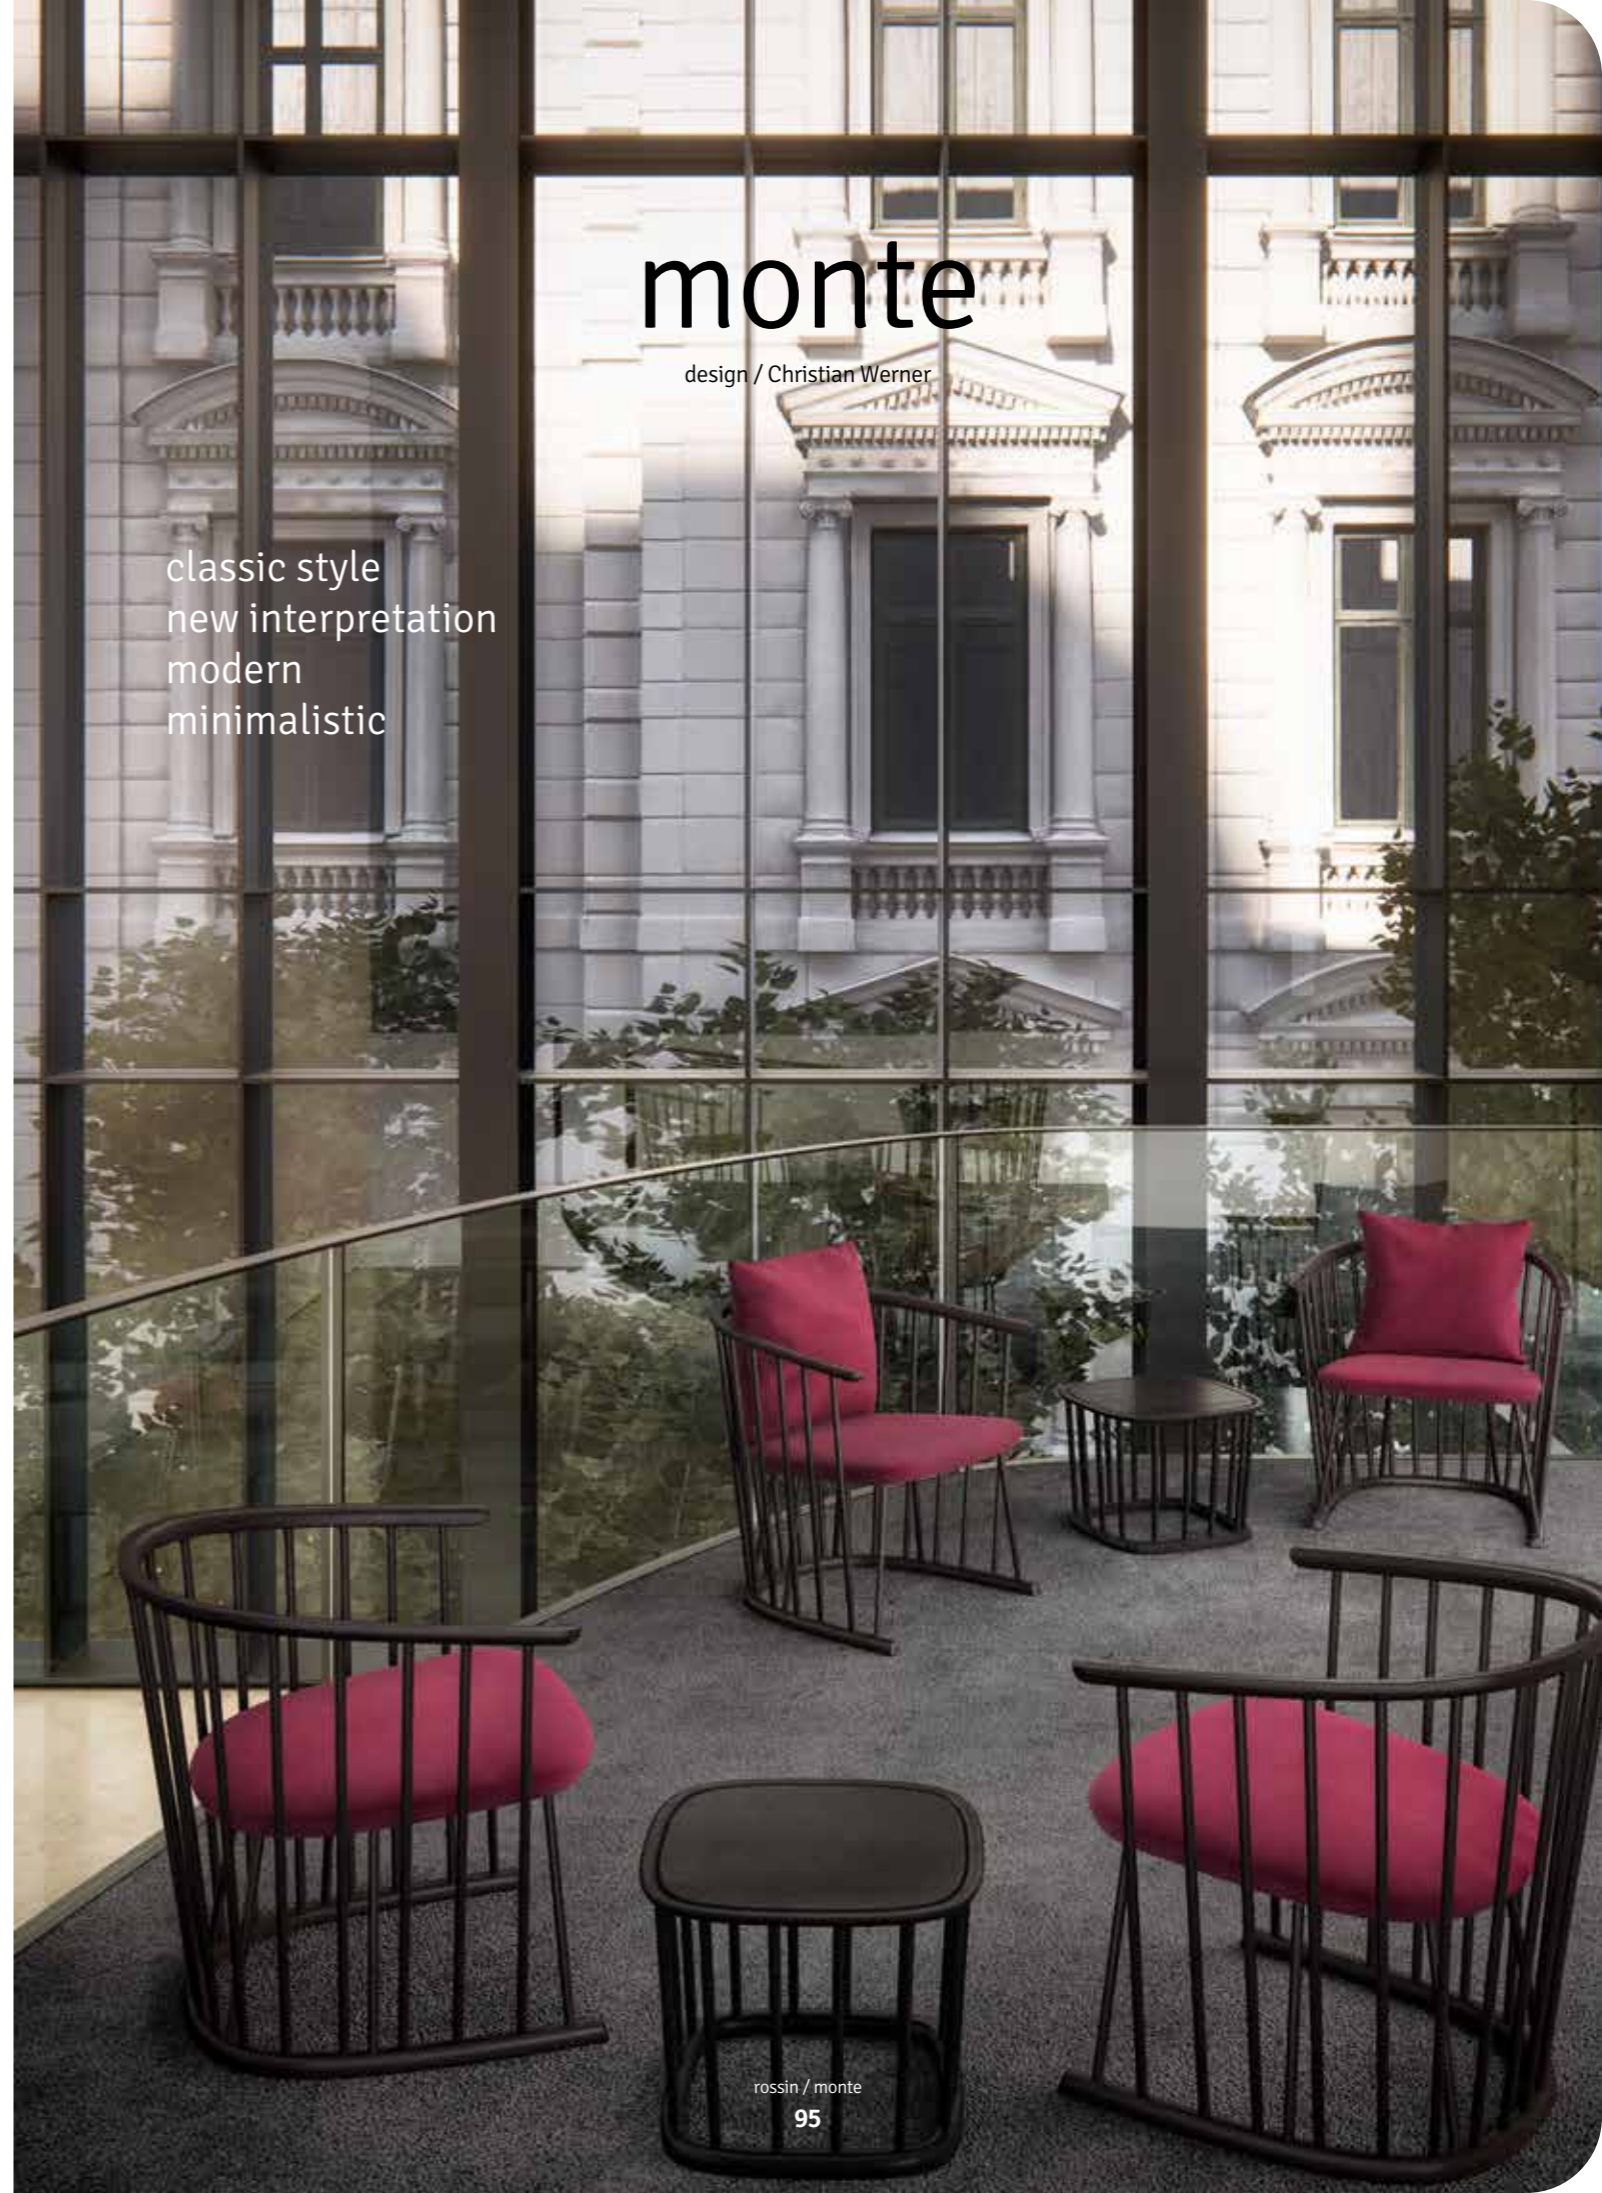

monte

design / Christian Werner

classic style
new interpretation
modern
minimalistic