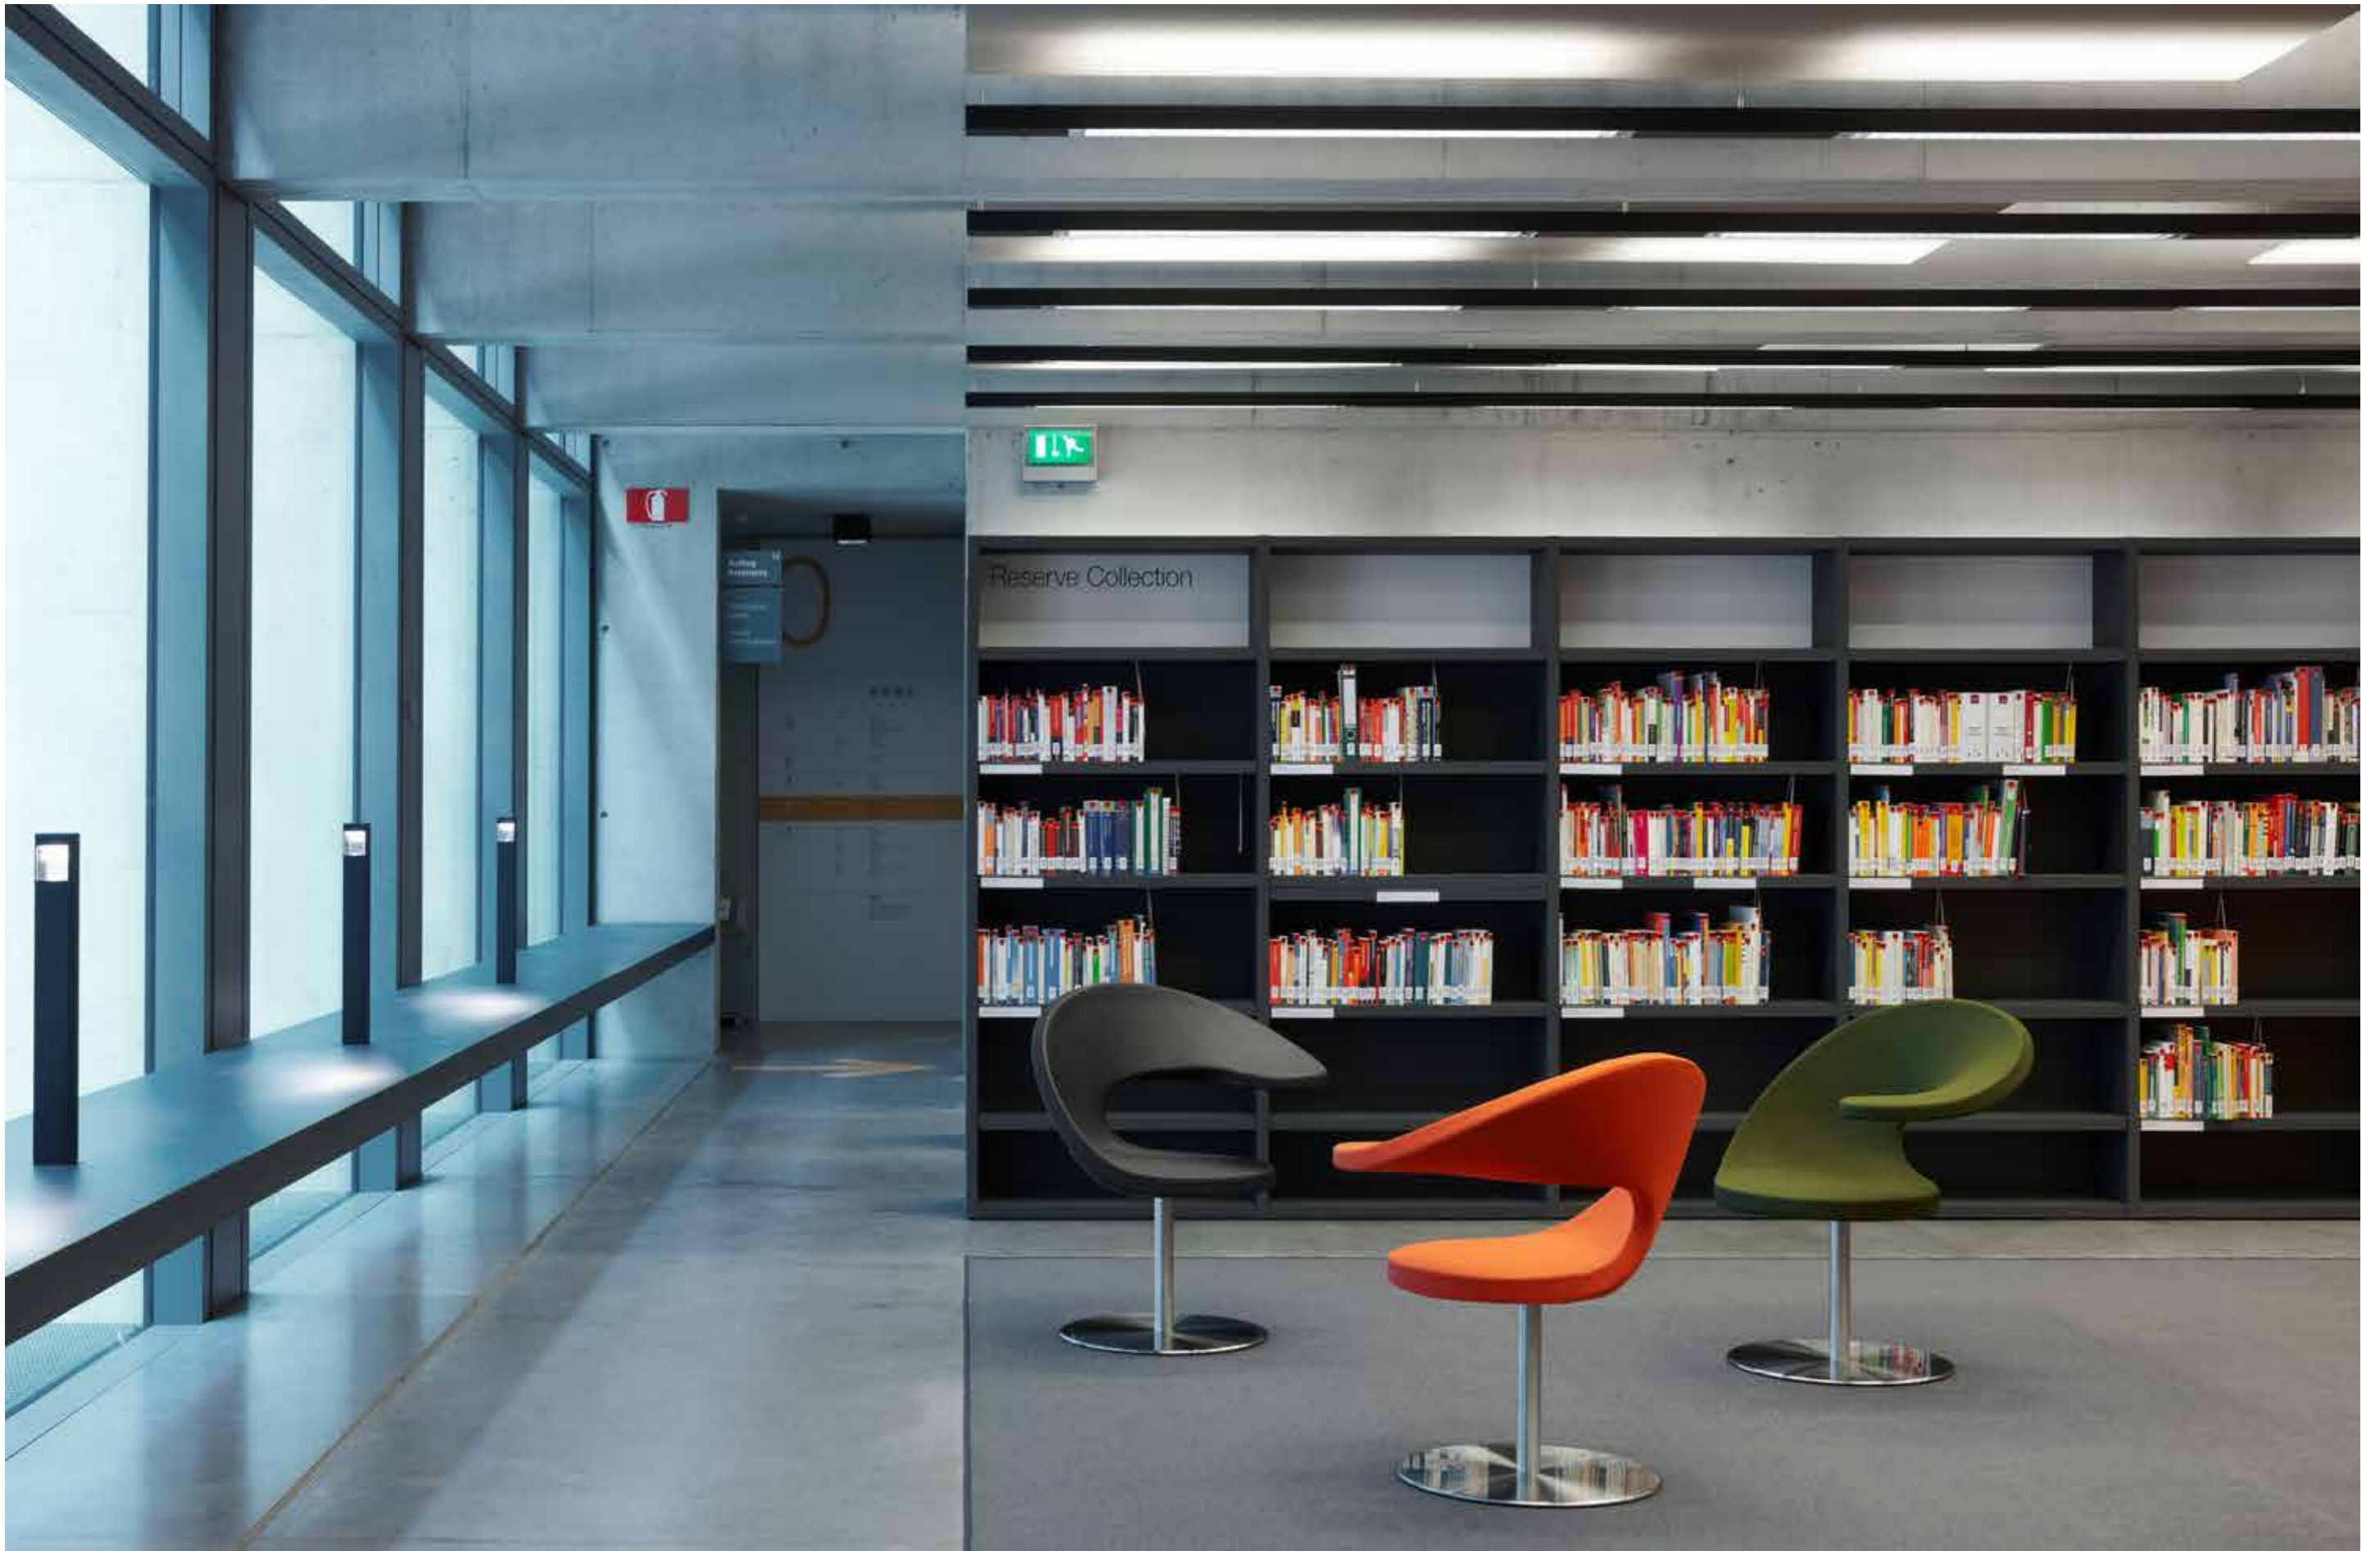

armchair

reddot design award  
winner 2013

n@t  
design / Martin Ballendat

open space  
working  
easy  
communication  
compact