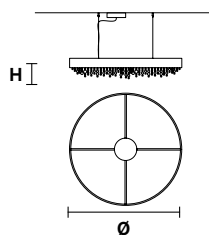

Family

Suspension Ceiling Applique Table lamp Floor lamp

Standard cables for all suspensions

OLÀ S12 120

Ø 120 cm / 47.24"
H 20 cm / 7.87"

☉ 12×E27×60 W max
USA 12×E26×60 W max
(not included)

UP LED x 13 W CRI>90
3000 K - 2050 Nominal lm
DOWN LED x 51,2 W CRI>90
3000 K - 8200 Nominal lm
Dimmable: 1-10V + PUSH

OLÀ S6 90

Ø 90 cm / 35.50"
H 20 cm / 7.87"

☉ 8×E27×60 W max
USA 8×E26×60 W max
(not included)

UP LED x 11 W CRI>90
3000 K - 1524 Nominal lm
DOWN LED x 33 W CRI>90
3000 K - 4572 Nominal lm
Dimmable: 1-10V + PUSH + DALI

OLÀ S6 60

Ø 60 cm / 23.70"
H 20 cm / 7.87"

☉ 6×E27×60 W max
USA 6×E26×60 W max
(not included)

UP LED x 9,6 W CRI>90
3000 K - 1306 Nominal lm
DOWN LED x 28,8 W CRI>90
3000 K - 3918 Nominal lm
Dimmable: 1-10V + PUSH + DALI

OLÀ S6 40

Ø 40 cm / 15.74"
H 20 cm / 7.87"

☉ 6×E14×40 W max
USA 6×E12×40 W max
(not included)

UP LED x 11 W CRI>90
3000 K - 1700 Nominal lm
DOWN LED x 11 W CRI>90
3000 K - 1700 Nominal lm
Dimmable: 1-10V + PUSH + DALI