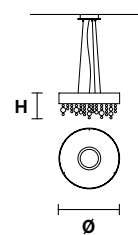

OLÀ S6 90

Ø 90 cm / 35.50"
H 20 cm / 7.87"

☉ 8×E27×60 W max
USA 8×E26×60 W max
(not included)

UP LED x 11 W CRI>90
3000 K - 1524 Nominal lm
DOWN LED x 33 W CRI>90
3000 K - 4572 Nominal lm
Dimmable: 1-10V + PUSH + DALI

OLÀ S6 60

Ø 60 cm / 23.70"
H 20 cm / 7.87"

☉ 6×E27×60 W max
USA 6×E26×60 W max
(not included)

UP LED x 9,6 W CRI>90
3000 K - 1306 Nominal lm
DOWN LED x 28,8 W CRI>90
3000 K - 3918 Nominal lm
Dimmable: 1-10V + PUSH + DALI

OLÀ S6 40

Ø 40 cm / 15.74"
H 20 cm / 7.87"

☉ 6×E14×40 W max
USA 6×E12×40 W max
(not included)

UP LED x 11 W CRI>90
3000 K - 1700 Nominal lm
DOWN LED x 11 W CRI>90
3000 K - 1700 Nominal lm
Dimmable: 1-10V + PUSH + DALI