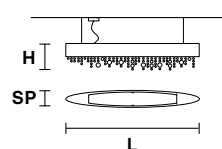

OLÀ S6 40

Ø 40 cm / 15.74"
H 20 cm / 7.87"

☉ 6×E14×40 W max
USA 6×E12×40 W max
(not included)

UP LED x 11 W CRI>90
3000 K - 1700 Nominal lm
DOWN LED x 11 W CRI>90
3000 K - 1700 Nominal lm
Dimmable: 1-10V + PUSH + DALI

OLÀ S2 15

Ø 15 cm / 5.90"
H 26 cm / 10.23"

☉ 2×G9×40 W max
USA 1×E12×40 W max
(not included)

DOWN LED x 8,5 W CRI>90
3000 K - 1170 Nominal lm
Dimmable: TRIAC

OLÀ S8 OV 210

L 210 cm / 82.67"
SP 20 cm / 7.87"
H 20 cm / 7.87"

☉ 8×E14×40 W max
USA 8×E12×40 W max
(not included)

UP LED x 18,6 W CRI>90
3000 K - 2800 Nominal lm
DOWN LED x 55,8 W CRI>90
3000 K - 8400 Nominal lm
Dimmable: PUSH + DALI

OLÀ S6 OV 160

L 160 cm / 63.00"
SP 14 cm / 5.50"
H 20 cm / 7.87"

☉ 6×E14×40 W max
USA 6×E12×40 W max
(not included)

UP LED x 18 W CRI>90
3000 K - 2670 Nominal lm
DOWN LED x 44,5 W CRI>90
3000 K - 6675 Nominal lm
Dimmable: PUSH + DALI

OLÀ S4 OV 100

L 100 cm / 39.37"
SP 13 cm / 5.12"
H 20 cm / 7.87"