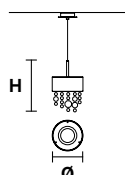

OLÀ S2 15

Ø 15 cm / 5.90"
H 26 cm / 10.23"

☉ 2×G9×40 W max
USA 1×E12×40 W max
(not included)

DOWN LED x 8,5 W CRI>90
3000 K - 1170 Nominal lm
Dimmable: TRIAC