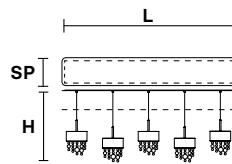

☉ 4×E14×40 W max
USA 4×E12×40 W max
(not included)

UP LED x 8,2 W CRI>90
3000 K - 1225 Nominal lm
DOWN LED x 24,6 W CRI>90
3000 K - 3675 Nominal lm
Dimmable: PUSH + 1-10V

OLÀ S2 OV 50

L 50 cm / 19.69"
SP 8 cm / 3.14"
H 18 cm / 7.09"

☉ 2×E27×60 W max
USA 2×E26×60 W max
(not included)

UP LED x 8,3 W CRI>90
3000 K - 1285 Nominal lm
DOWN LED x 8,3 W CRI>90
3000 K - 1285 Nominal lm
Dimmable: PUSH + 1-10V

OLÀ S1 OV 30

L 30 cm / 11.81"
SP 7 cm / 2.75"
H 18 cm / 7.09"

☉ 1×E14×40 W max
USA 1×E12×40 W max
(not included)

UP LED x 5,8 W CRI>90
3000 K - 800 Nominal lm
DOWN LED x 5,8 W CRI>90
3000 K - 800 Nominal lm
Dimmable: PUSH + 1-10V

☉ : for the US market, refer to the relevant price list.

OLÀ C3 LN 75

L 75 cm / 29.52"
SP 20 cm / 7.87"
H max 180 cm / 70.86"

6×G9×40 W max
USA 3×E12×40 W max
(not included)

DOWN LED x 24 W CRI>90
 3000 K - 3510 Nominal lm
Dimmable: 1-10V + PUSH

OLÀ C5 LN 125

L 125 cm / 49.21"
SP 20 cm / 7.87"
H max 180 cm / 70.86"