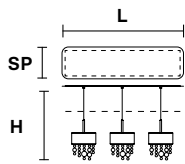

OLÀ C3 LN 75

L 75 cm / 29.52"
SP 20 cm / 7.87"
H max 180 cm / 70.86"

6×G9×40 W max
USA 3×E12×40 W max
(not included)

DOWN LED x 24 W CRI>90
3000 K - 3510 Nominal lm
Dimmable: 1-10V + PUSH