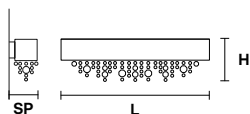

OLÀ A2 OV 70

L 70 cm / 27.56"
SP 15 cm / 6.00"
H 20 cm / 7.87"

☉ 2×E27×60 W max
USA 2×E26×60 W max
(not included)

UP LED x 9,3 W CRI>90
3000 K - 1400 Nominal lm
DOWN LED x 18,6 W CRI>90
3000 K - 2800 Nominal lm
Dimmable: 1-10V + PUSH