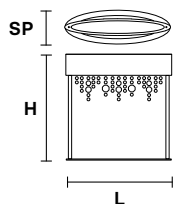

OLÀ TL2

L 50 cm / 19.70"
SP 16 cm / 6.30"
H 50 cm / 19.70"

☉ 2×E27×60 W max
USA 2×E26×60 W max
(not included)

UP LED x 5,25 W CRI>90
3000 K - 725 Nominal lm
DOWN LED x 7,8 W CRI>90
3000 K - 1170 Nominal lm
Dimmable: OWN BUTTON