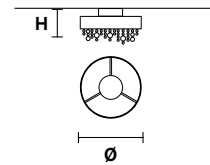

DOWN LED x 52 W CRI>90
3000 K - 8200 Nominal lm
Dimmable: 1-10V + PUSH + DALI

OLÀ PL6 90

Ø 90 cm / 35.50"
H 26 cm / 10.23"

USA 8×E27×60 W max
(not included)

DOWN LED x 36 W CRI>90
3000 K - 4932 Nominal lm
Dimmable: 1-10V + PUSH + DALI

OLÀ PL6 60

Ø 60 cm / 23.70"
H 26 cm / 10.23"

USA 6×E27×60 W max
(not included)

DOWN LED x 31,5 W CRI>90
3000 K - 4380 Nominal lm
Dimmable: 1-10V + PUSH + DALI

OLÀ PL6 40

Ø 40 cm / 15.74"
H 26 cm / 10.23"

USA 6×E14×40 W max
(not included)

OLÀ PL6 OV 160

L 160 cm / 62.99"
SP 13 cm / 5.12"
H 26 cm / 10.23"

USA 6×E14×40 W max
(not included)

DOWN LED x 43,5 W CRI>90
3000 K - 6550 Nominal lm
Dimmable: DALI + PUSH

OLÀ PL4 OV 100

L 100 cm / 39.37"
SP 13 cm / 5.12"
H 26 cm / 10.23"