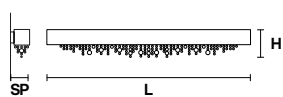

OLÀ A6 OV 160

L 160 cm / 62.99"
SP 20 cm / 7.87"
H 20 cm / 7.87"

☉ 6×E14×40 W max
USA 6×E12×40 W max
(not included)

UP LED x 18 W CRI>90
3000 K - 2670 Nominal lm
DOWN LED x 44,5 W CRI>90
3000 K - 6675 Nominal lm
Dimmable: 1-10V + PUSH