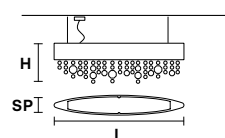

☉ 8×E14×40 W max
USA 8×E12×40 W max
(not included)

UP LED x 18,6 W CRI>90
3000 K - 2800 Nominal lm
DOWN LED x 55,8 W CRI>90
3000 K - 8400 Nominal lm
Dimmable: PUSH + DALI

OLÀ S6 OV 160

L 160 cm / 63.00"
SP 14 cm / 5.50"
H 20 cm / 7.87"

☉ 6×E14×40 W max
USA 6×E12×40 W max
(not included)

UP LED x 18 W CRI>90
3000 K - 2670 Nominal lm
DOWN LED x 44,5 W CRI>90
3000 K - 6675 Nominal lm
Dimmable: PUSH + DALI

OLÀ S4 OV 100

L 100 cm / 39.37"
SP 13 cm / 5.12"
H 20 cm / 7.87"

☉ 4×E14×40 W max
USA 4×E12×40 W max
(not included)

UP LED x 8,2 W CRI>90
3000 K - 1225 Nominal lm
DOWN LED x 24,6 W CRI>90
3000 K - 3675 Nominal lm
Dimmable: PUSH + 1-10V

OLÀ S2 OV 50

L 50 cm / 19.69"
SP 8 cm / 3.14"
H 18 cm / 7.09"