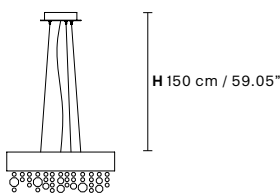

Standard cables for all suspensions