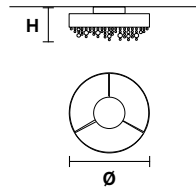

14×G9×40 W max
USA 7×E12×40 W max
(not included)

DOWN LED x 49 W CRI>90
 3000 K - 7140 Nominal lm
Dimmable: 1-10V + PUSH + DALI

OLÀ PL12 120

Ø 120 cm / 47.24"
H 26 cm / 10.23"

USA 12×E27×60 W max
(not included)

DOWN LED x 52 W CRI>90
3000 K - 8200 Nominal lm
Dimmable: 1-10V + PUSH + DALI

OLÀ PL6 90

Ø 90 cm / 35.50"
H 26 cm / 10.23"

USA 8×E27×60 W max
(not included)

DOWN LED x 36 W CRI>90
3000 K - 4932 Nominal lm
Dimmable: 1-10V + PUSH + DALI

OLÀ PL6 60

Ø 60 cm / 23.70"
H 26 cm / 10.23"

USA 6×E27×60 W max
(not included)

DOWN LED x 31,5 W CRI>90
3000 K - 4380 Nominal lm
Dimmable: 1-10V + PUSH + DALI

OLÀ PL6 40

Ø 40 cm / 15.74"
H 26 cm / 10.23"

USA 6×E14×40 W max
(not included)