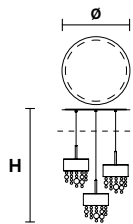

OLÀ C3 LN 75

L 75 cm / 29.52"
SP 20 cm / 7.87"
H max 180 cm / 70.86"

6×G9×40 W max
USA 3×E12×40 W max
(not included)

DOWN LED x 24 W CRI>90
 3000 K - 3510 Nominal lm
Dimmable: 1-10V + PUSH

OLÀ C5 LN 125

L 125 cm / 49.21"
SP 20 cm / 7.87"
H max 180 cm / 70.86"

10×G9×40 W max
USA 5×E12×40 W max
(not included)

DOWN LED x 40 W CRI>90
 3000 K - 5850 Nominal lm
Dimmable: 1-10V + PUSH + DALI

OLÀ C7 LN 175

L 175cm/68.89"
SP 20 cm / 7.87"
H max 180 cm / 70.86"

14×G9×40 W max
USA 7×E12×40 W max
(not included)

DOWN LED x 49 W CRI>90
 3000 K - 7140 Nominal lm
Dimmable: 1-10V + PUSH + DALI

OLÀ C3 RD 40

Ø 40 cm / 15.74"
H max 180 cm / 70.86"

6×G9×40 W max
USA 3×E12×40 W max
(not included)

DOWN LED x 24 W CRI>90
 3000 K - 3510Nominal lm
Dimmable: 1-10V + PUSH