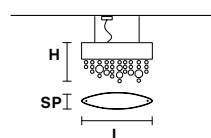

☉ 6×E14×40 W max
USA 6×E12×40 W max
(not included)

UP LED x 18 W CRI>90
3000 K - 2670 Nominal lm
DOWN LED x 44,5 W CRI>90
3000 K - 6675 Nominal lm
Dimmable: PUSH + DALI

OLÀ S4 OV 100

L 100 cm / 39.37"
SP 13 cm / 5.12"
H 20 cm / 7.87"

☉ 4×E14×40 W max
USA 4×E12×40 W max
(not included)

UP LED x 8,2 W CRI>90
3000 K - 1225 Nominal lm
DOWN LED x 24,6 W CRI>90
3000 K - 3675 Nominal lm
Dimmable: PUSH + 1-10V

OLÀ S2 OV 50

L 50 cm / 19.69"
SP 8 cm / 3.14"
H 18 cm / 7.09"

☉ 2×E27×60 W max
USA 2×E26×60 W max
(not included)

UP LED x 8,3 W CRI>90
3000 K - 1285 Nominal lm
DOWN LED x 8,3 W CRI>90
3000 K - 1285 Nominal lm
Dimmable: PUSH + 1-10V

OLÀ S1 OV 30

L 30 cm / 11.81"
SP 7 cm / 2.75"
H 18 cm / 7.09"