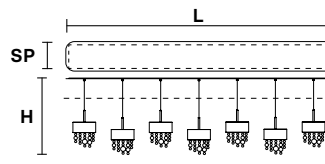

OLÀ C7 LN 175

L 175cm/68.89"
SP 20 cm / 7.87"
H max 180 cm / 70.86"

14×G9×40 W max
USA 7×E12×40 W max
(not included)

DOWN LED x 49 W CRI>90
3000 K - 7140 Nominal lm
Dimmable: 1-10V + PUSH + DALI