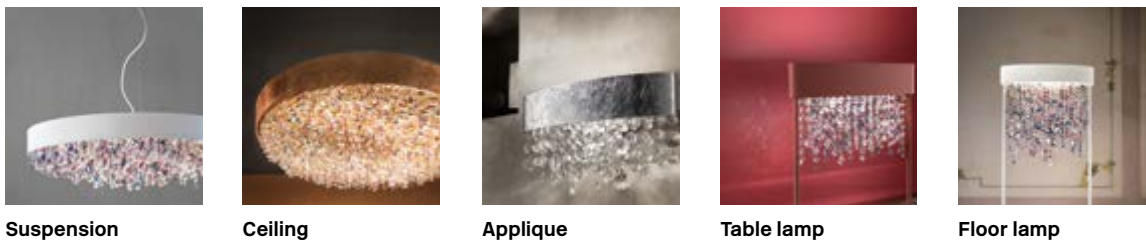

Standard pendants

Transparent Cold Amber Copper Warm Smoky

Standard finishings

G01 Burnished frame amber pendants
F01 Gold leaf frame amber pendants
F02 Silver leaf frame transparent pendants
F03 Copper leaf frame copper pendants
V30 Oxide red frame cold pendants
V50 Blue navy frame amber pendants
V83 Matt bronze frame warm pendants
V90 Matt black frame smoky pendants
V95 Matt white frame cold pendants

Family

Suspension Ceiling Applique Table lamp Floor lamp

Standard cables for all suspensions

OLÀ S12 120

Ø 120 cm / 47.24"
H 20 cm / 7.87"

☉ 12×E27×60 W max
USA 12×E26×60 W max
(not included)

UP LED x 13 W CRI>90
3000 K - 2050 Nominal lm
DOWN LED x 51,2 W CRI>90
3000 K - 8200 Nominal lm
Dimmable: 1-10V + PUSH