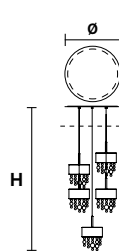

OLÀ C5 RD 60

Ø 60 cm / 23.62"
H max 180 cm / 70.86"

10×G9×40 W max
USA 5×E12×40 W max
(not included)

DOWN LED x 40 W CRI>90
3000 K - 5850 Nominal lm
Dimmable: 1-10V + PUSH + DALI