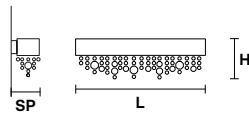

OLÀ A2 OV 50

L 50 cm / 19.70"
SP 12 cm / 4.72"
H 18 cm / 7.08"

☉ 2×E27×60 W max
USA 2×E26×60 W max
(not included)

UP LED x 5,25 W CRI>90
3000 K - 725 Nominal lm
DOWN LED x 7,8 W CRI>90
3000 K - 1170 Nominal lm
Dimmable: 1-10V + PUSH