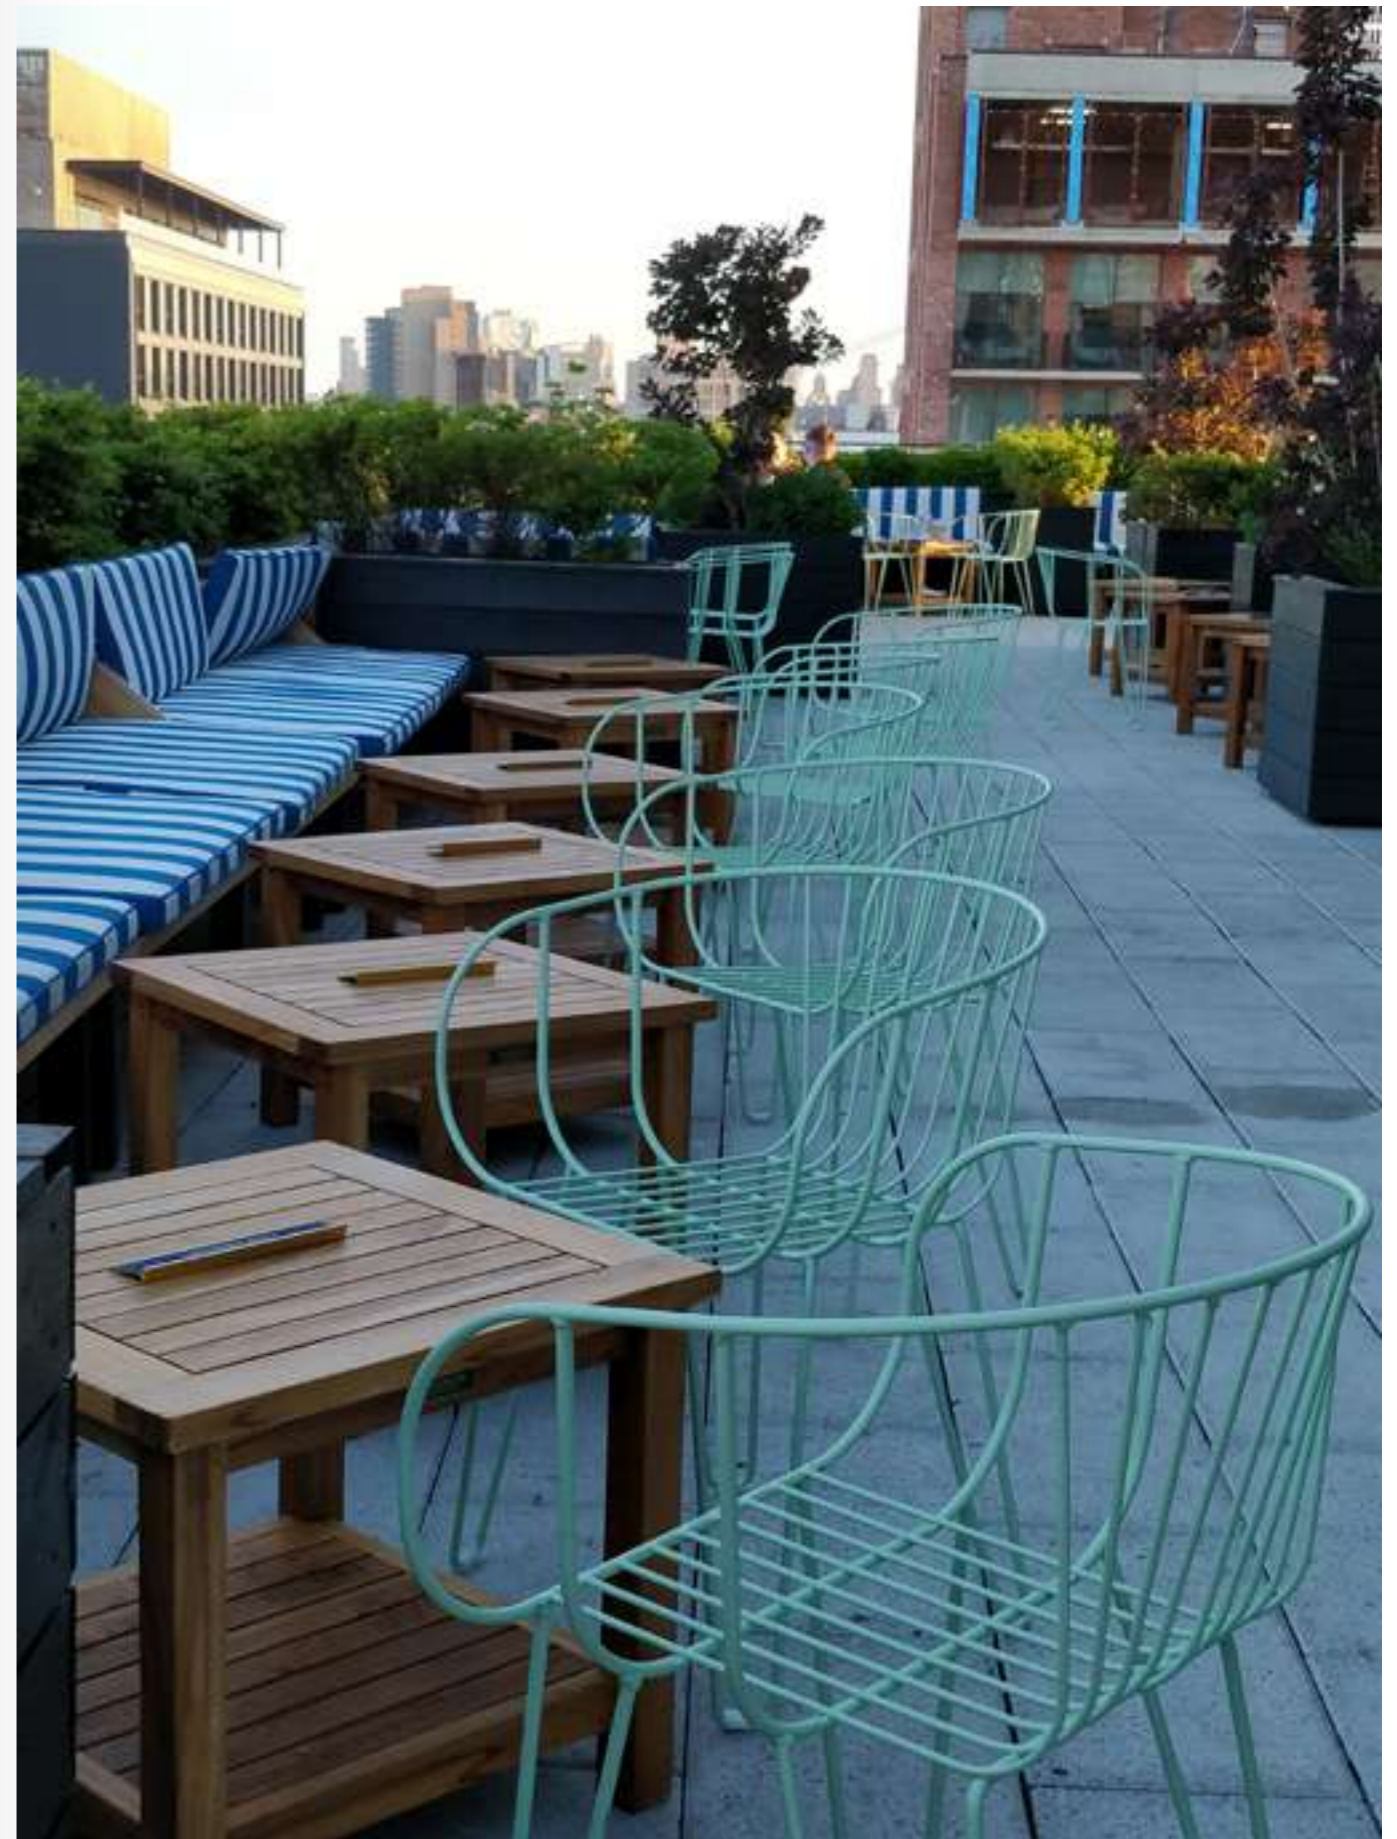

Wythe, Hotel.
Brooklyn, USA.