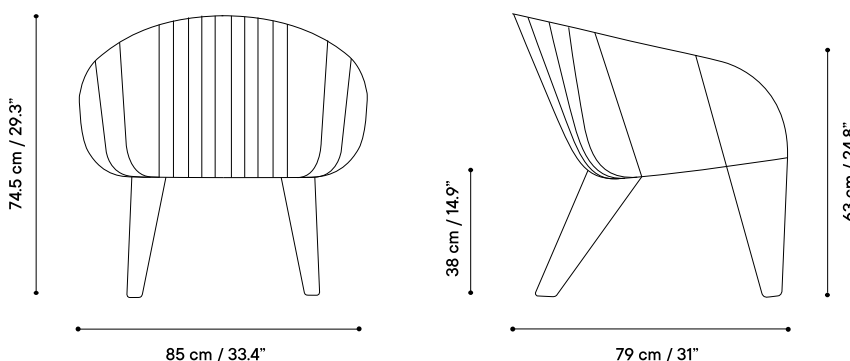

Technical specifications / Especificaciones técnicas

Custom options / Customización

Frame / Estructura

Select the color of the frame from our 32 metal finishes for indoor & outdoor use.
Customización a elegir entre 32 acabados metálicos para interior y exterior.

Upholstery / Tapizado

Select the upholstery from 22 different colors and textures, suitable for indoor & outdoor use.
A elegir entre 22 tipos de colores y texturas, aptos para interior y exterior.