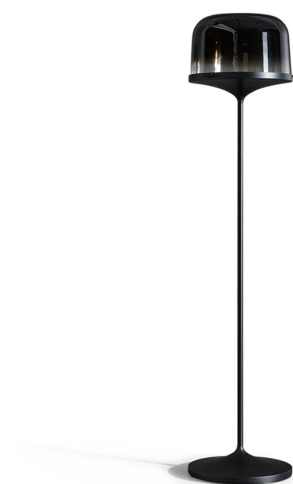

BONALDO

Pin

Designer: Dondoli and Pocci

The Pin lamp has a statement blown glass lampshade which contrasts with its slender metal frame. Pin's linear design fits seamlessly into any home

setting, a discreet presence that illuminates by defining a precise point in space. It is available with smoked lampshade and a lead base.

Data sheet

Pin

Width: 40cm

Depth: 40cm

Height: 175cm

Lampshade

Transparent Glass

Glass
Smoked

Structure

Plus Metal

Painted metal
Mat lead

The samples above represent the complete range of materials and finishes available for this product (regardless of the top shape or size, in the case of tables). Fabrics, eco-leather, leather and emery leather shown in this website are a selection. Colors and finishes are approximate and may slightly differ from actual ones. Please visit Bonaldo dealers to see the complete sample collection and get further details about our products.