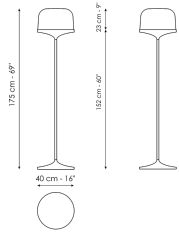

BONALDO

Pin

Designer: Dondoli and Pocci

The Pin lamp has a statement blown glass lampshade which contrasts with its slender metal frame. Pin's linear design fits seamlessly into any home

setting, a discreet presence that illuminates by defining a precise point in space. It is available with smoked lampshade and a lead base.

Data sheet

Pin

Width: 40cm

Depth: 40cm

Height: 175cm

Lampshade

Transparent Glass

Glass
Smoked