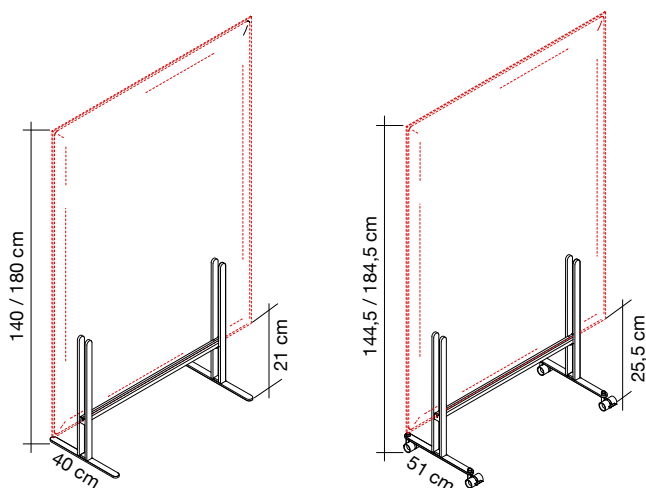

The panel has an **Italian Class1** fire reaction and **Euroclass B-s2, d0**.

The panel is **Greenguard Gold** certified, which validates its low VOC emission and its contribution to the quality of the indoor environment.

The panel is **100% recyclable** and has no detectable formaldehyde content according to UNI EN 717-2. It does not contain felts or other organic materials that are hardly recyclable.

The panel has been tested in reverberation chamber according to UNI EN ISO 354 and obtained “**Acoustic Absorption Class A**”, in accordance with UNI EN ISO 11654.

Panel dimensions:
119x119 cm
159x119 cm
All formats can be used both vertically and horizontally

Bases description:

Each panel is supported by an epoxy powder coated steel structure composed of two metal sheet bases connected to two vertical elements, using M6 screws, which hold the panel itself. These vertical elements are connected to a crossbar, using M6 screws, equipped with a special slot for housing the panel, which is anchored with self-tapping screws. The bases are available in two versions: one adhering to the floor (8 mm thick) while the other features techno polymer castors (10mm thick).

Dimensions: