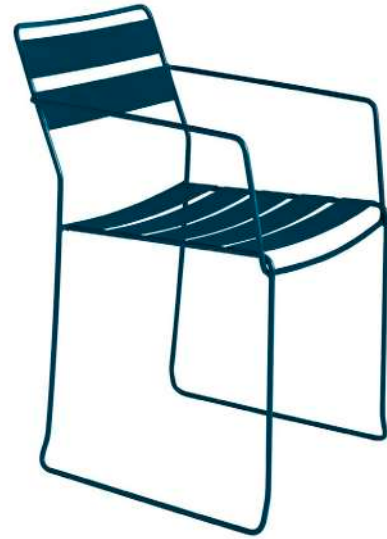

PORTOFINO armchair

Designed by iSiMAR

iSiMAR
be mediterranean

Collection made of galvanized wire, polyester powder coated. The materials we use are durable, suitable for intensive use and weather-resistant. The PORTOFINO collection is perfect for indoor, outdoor and contract use. Our materials are noble, 100% recycled and recyclable, and environmentally friendly.

Colección fabricada con varilla de acero galvanizado y lacado con polvo de poliéster. Nuestros materiales son aptos para el uso intensivo y resistentes a las inclemencias del tiempo. Perfectos para uso interior, exterior y contract. Asimismo, nuestros materiales son nobles, 100% reciclados y reciclables y responsables con el medio ambiente.