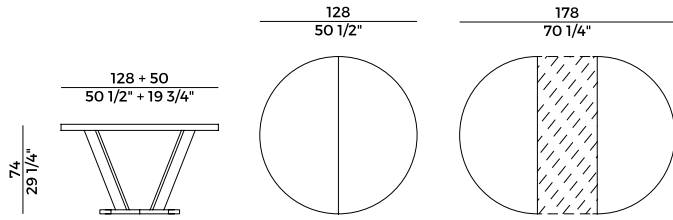

Collezione Aura \
Aura collection

Tavolo estensibile con struttura in rovere e dettagli in alluminio satinato. Piano in legno rovere. Disponibile in versione tonda e ovale. Finiture di collezione.

Extendable table with oak frame and satin aluminium details. Oak wooden top. Available in round and oval version. Materials as per collection.

830/TC1

tavolo estensibile \ extendable table