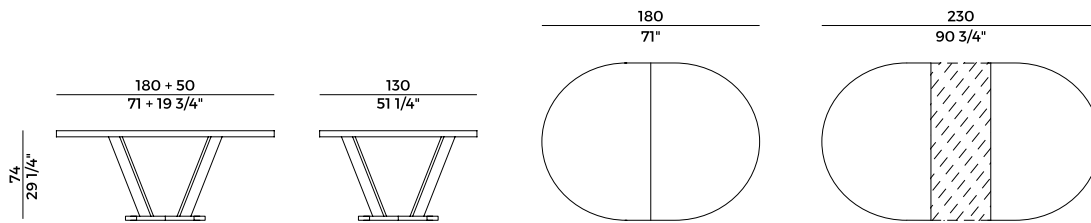

830/TO1

tavolo estensibile \ extendable table