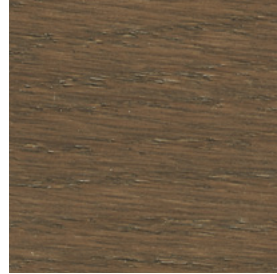

Base and top finishes

Rovere \ *Oak*

UH
Tinto Anilina Beige \
Beige Aniline Stained

UC
Tinto Biscotto \
Biscuit Stained

TD
Tinto Moka \
Moka Stained

TA
Tinto Grigio Plumbeo \
Dark Grey Stained

TY
Tinto Wengé \
Wengé Stained