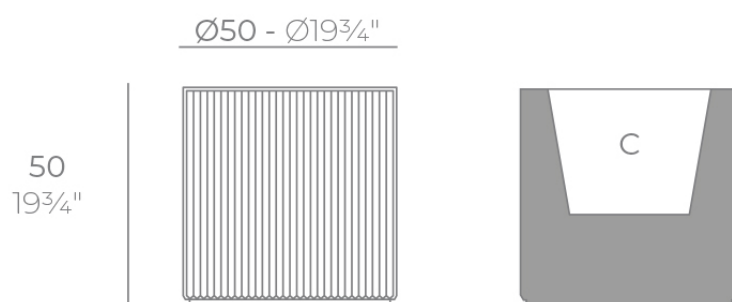

Products / Planters / Gatsby Cylinder Planter ø50x50

Gatsby cylinder planter ø50x50

by Ramón Esteve

The Gatsby collection, designed by Ramón Esteve for Vondom, recalls the Art Déco lighting. Those crazy twenties. “Something new, extraordinary, beautiful, simple but sophisticatedly designed” said Francis Scott Fitzgerald about his aims for the novel he was about to write. The Great Gatsby was born in an age of prosperity, parties and excess. They called it “the American Dream”.

Info

Description

Weight: 9.5 Kg

GATSBY Cilindro
GATSBY Cylindre
ref. 54423
C= 41X41X29 16½"x16½"x11½"
30 L
8Gal

Finishes

finishes

BASIC

Ref. 54423A