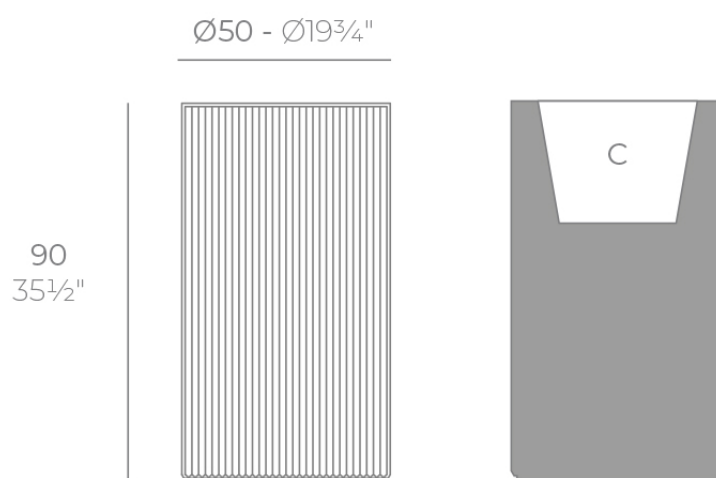

Products / Planters / Gatsby Cylinder Planter ø50x90

Gatsby cylinder planter ø50x90

by Ramón Esteve

The Gatsby collection, designed by Ramón Esteve for Vondom, recalls the Art Déco lighting. Those crazy twenties. “Something new, extraordinary, beautiful, simple but sophisticatedly designed” said Francis Scott Fitzgerald about his aims for the novel he was about to write. The Great Gatsby was born in an age of prosperity, parties and excess. They called it “the American Dream”.

Info

Description

Weight: 13.5 Kg

GATSBY Cilindro Alto
GATSBY Hight Cylindre
ref. 54424
C= 41X41X32 16¹/₂"x16¹/₂"x12¹/₂"
32 L
8¹/₂Gal

Finishes

finishes

BASIC

Ref. 54424A