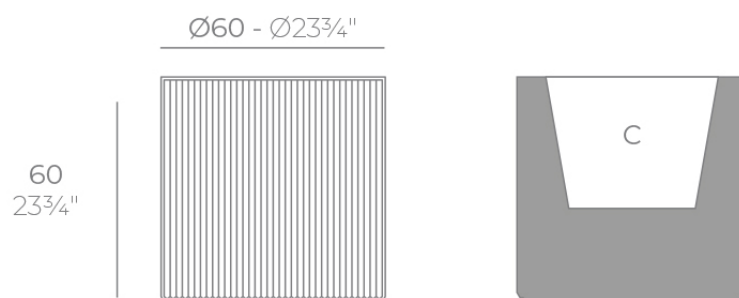

Products / Planters / Gatsby Cylinder Planter ø60x60

Gatsby cylinder planter ø60x60

by Ramón Esteve

The Gatsby collection, designed by Ramón Esteve for Vondom, recalls the Art Déco lighting. Those crazy twenties. “Something new, extraordinary, beautiful, simple but sophisticatedly designed” said Francis Scott Fitzgerald about his aims for the novel he was about to write. The Great Gatsby was born in an age of prosperity, parties and excess. They called it “the American Dream”.

Info

Description

Weight: 13 Kg

GATSBY Cilindro
GATSBY Cylindre
ref. 54425
C= 49x49x31 19¹/₂"x19¹/₂"x12¹/₂"
47 L
12¹/₂Gal

Finishes

finishes

BASIC

Ref. 54425A