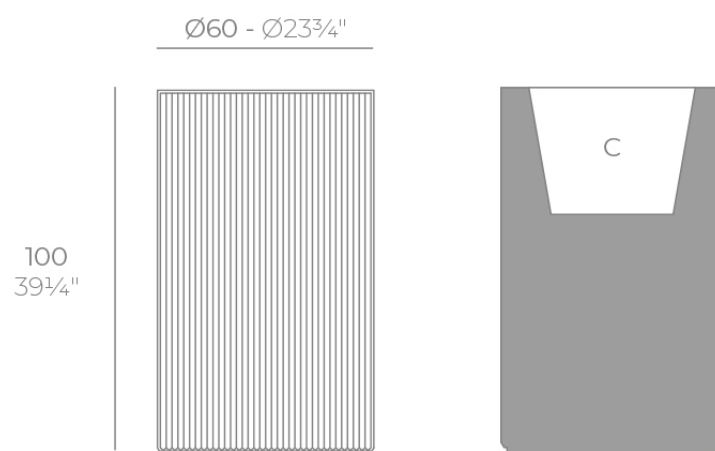

Products / Planters / Gatsby Cylinder Planter ø60x100

Gatsby cylinder planter ø60x100

by Ramón Esteve

The Gatsby collection, designed by Ramón Esteve for Vondom, recalls the Art Déco lighting. Those crazy twenties. “Something new, extraordinary, beautiful, simple but sophisticatedly designed” said Francis Scott Fitzgerald about his aims for the novel he was about to write. The Great Gatsby was born in an age of prosperity, parties and excess. They called it “the American Dream”.

Info

Description

Weight: 18.5 Kg

GATSBY Cilindro Alto
GATSBY Hight Cylindre
ref. 54426
C= 49x49x45 19½"x19½"x17¾"
65 L
17½Gal

Finishes

finishes

BASIC

Ref. 54426A