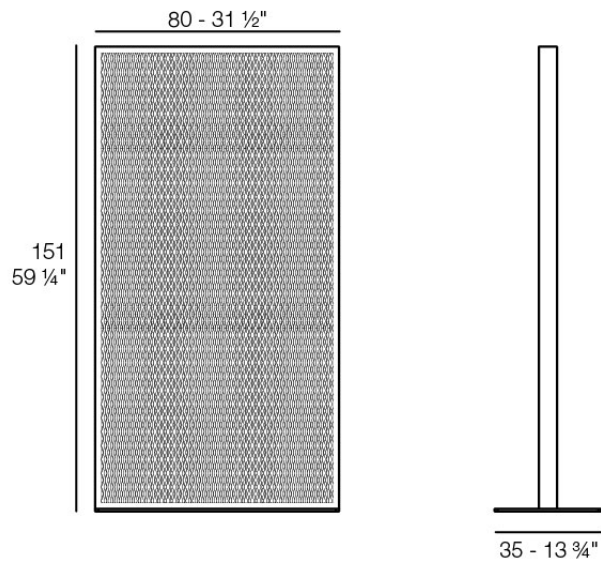

Products / Objects / The Factory Area Divider 80x150

The factory area divider 80x150

by Ramón Esteve

The Factory Collection, designed by Ramon Esteve for Vondom, is **characterized by the aluminum profile and the “deployé” mesh**. Discover this collection of aluminium furniture composed of a modular sofa, an armchair, a lounger, a side table, a lamp, a coffee table, a high table, chairs, and a room divider.

Info

Description

Space divider made with an aluminum profile and deployed mesh, all materials and components are resistant to extreme weather conditions. Available in different finishes.

Weight: 26.05 Kg