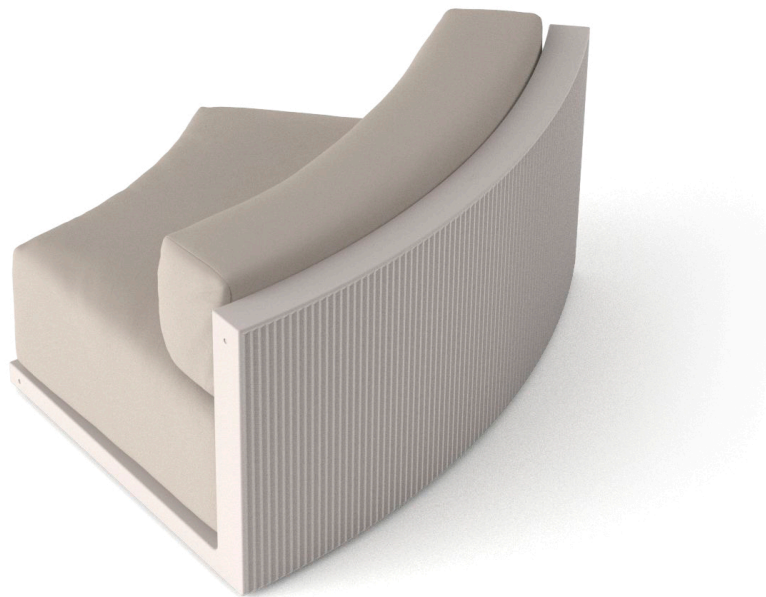

Products / Sofas / Gatsby Modular

# Gatsby round corner 45° section

by Ramón Esteve

The Gatsby collection, designed by Ramón Esteve for Vondom, recalls the Art Déco lighting. Those crazy twenties. “Something new, extraordinary, beautiful, simple but sophisticatedly designed” said Francis Scott Fitzgerald about his aims for the novel he was about to write. The Great Gatsby was born in an age of prosperity, parties and excess. They called it “the American Dream”.

## Description

Made of polyethylene resin by rotational moulding. 100% Recyclable. Item suitable for indoor and outdoor use. Available in different finishes.

Weight: 27.1 Kg

GATSBY Sofá Módulo Circular 45°  
GATSBY Sectional Sofa Curved 45°  
ref. 54407