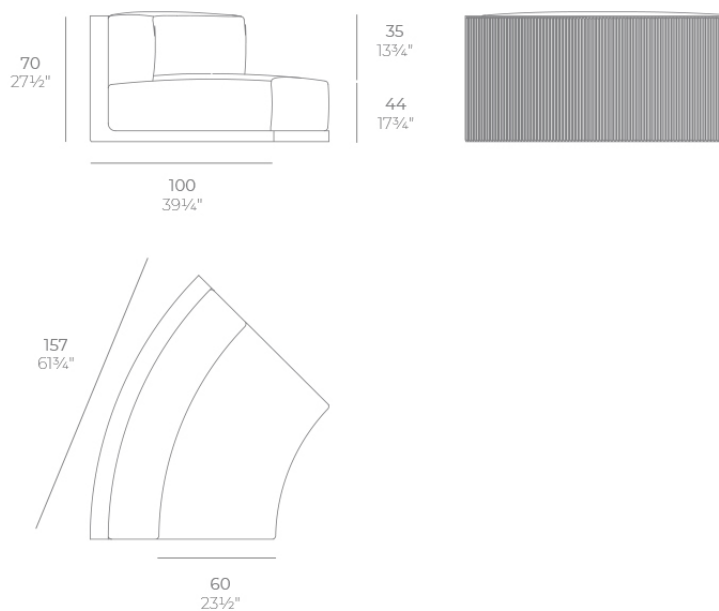

# Gatsby round corner 45° section

by Ramón Esteve

The Gatsby collection, designed by Ramón Esteve for Vondom, recalls the Art Déco lighting. Those crazy twenties. “Something new, extraordinary, beautiful, simple but sophisticatedly designed” said Francis Scott Fitzgerald about his aims for the novel he was about to write. The Great Gatsby was born in an age of prosperity, parties and excess. They called it “the American Dream”.

## Description

Made of polyethylene resin by rotational moulding. 100% Recyclable. Item suitable for indoor and outdoor use. Available in different finishes.

Weight: 27.1 Kg

GATSBY Sofá Módulo Circular 45°  
GATSBY Sectional Sofa Curved 45°  
ref. 54407