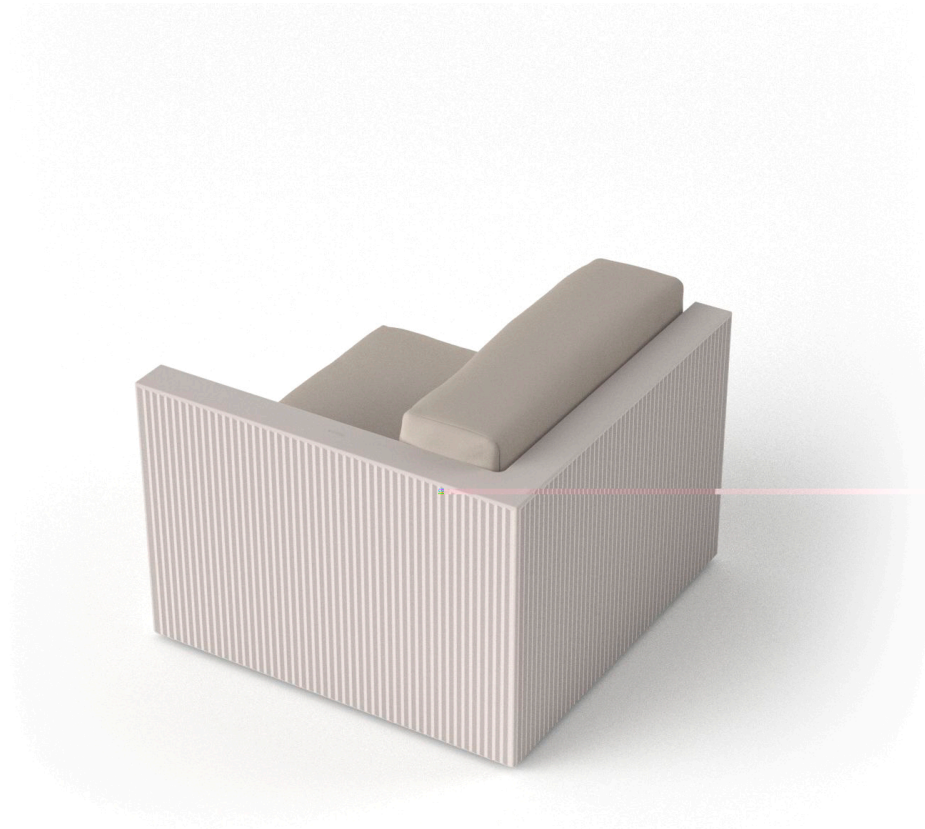

Gatsby left corner section

by Ramón Esteve

The Gatsby collection, designed by Ramón Esteve for Vondom, recalls the Art Déco lighting. Those crazy twenties. “Something new, extraordinary, beautiful, simple but sophisticatedly designed” said Francis Scott Fitzgerald about his aims for the novel he was about to write. The Great Gatsby was born in an age of prosperity, parties and excess. They called it “the American Dream”.

Info

Description

Made of polyethylene resin by rotational moulding. 100% Recyclable. Item suitable for indoor and outdoor use. Available in different finishes.

Weight: 38.14 Kg

GATSBY Sofá Módulo Esquina Izquierda
GATSBY Sectional Sofa Left Corner
ref. 54411

Finishes

finishes

BASIC

Ref. 54411

ice

notte blue

crema

green