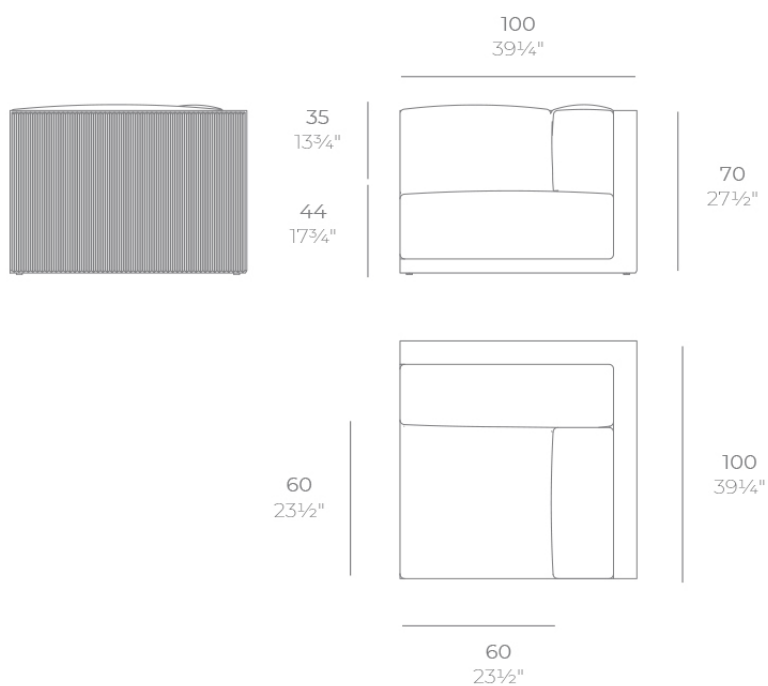

Gatsby left corner section

by Ramón Esteve

The Gatsby collection, designed by Ramón Esteve for Vondom, recalls the Art Déco lighting. Those crazy twenties. “Something new, extraordinary, beautiful, simple but sophisticatedly designed” said Francis Scott Fitzgerald about his aims for the novel he was about to write. The Great Gatsby was born in an age of prosperity, parties and excess. They called it “the American Dream”.

Info

Description

Made of polyethylene resin by rotational moulding. 100% Recyclable. Item suitable for indoor and outdoor use. Available in different finishes.

Weight: 38.14 Kg

GATSBY Sofá Módulo Esquina Izquierda
GATSBY Sectional Sofa Left Corner
ref. 54411