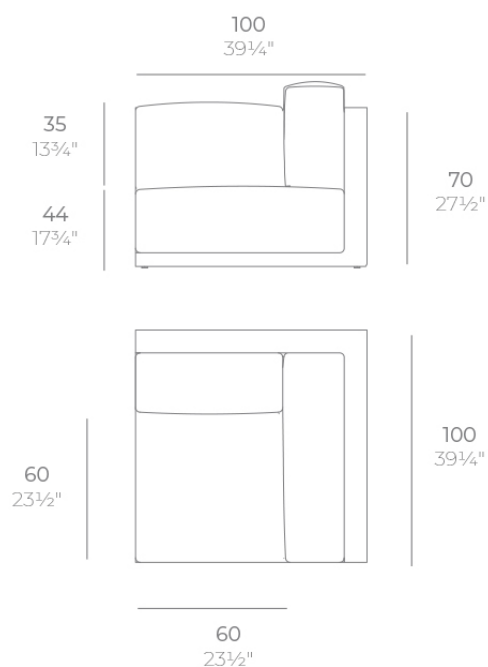

Products / Sofas / Gatsby Modular

Gatsby right corner section

by Ramón Esteve

The Gatsby collection, designed by Ramón Esteve for Vondom, recalls the Art Déco lighting. Those crazy twenties. “Something new, extraordinary, beautiful, simple but sophisticatedly designed” said Francis Scott Fitzgerald about his aims for the novel he was about to write. The Great Gatsby was born in an age of prosperity, parties and excess. They called it “the American Dream”.

Info

Description

Made of polyethylene resin by rotational moulding. 100% Recyclable. Item suitable for indoor and outdoor use. Available in different finishes.

Weight: 38.14 Kg

GATSBY Sofá Módulo Esquina Derecha
GATSBY Sectional Right Corner
ref. 54420