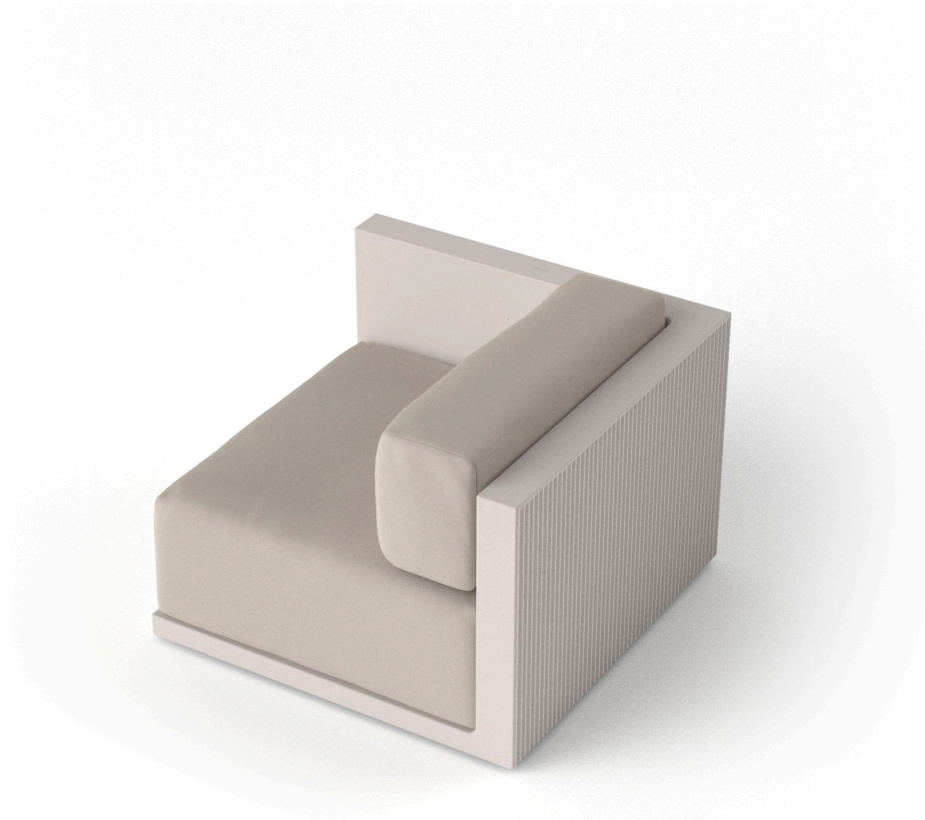

Products / Sofas / Gatsby Modular

Gatsby right corner section

by Ramón Esteve

The Gatsby collection, designed by Ramón Esteve for Vondom, recalls the Art Déco lighting. Those crazy twenties. “Something new, extraordinary, beautiful, simple but sophisticatedly designed” said Francis Scott Fitzgerald about his aims for the novel he was about to write. The Great Gatsby was born in an age of prosperity, parties and excess. They called it “the American Dream”.

Info

Description

Made of polyethylene resin by rotational moulding. 100% Recyclable. Item suitable for indoor and outdoor use. Available in different finishes.

Weight: 38.14 Kg

GATSBY Sofá Módulo Esquina Derecha
GATSBY Sectional Right Corner
ref. 54420

Finishes

finishes

BASIC

Ref. 54420

orange

notte blue

ice

crema