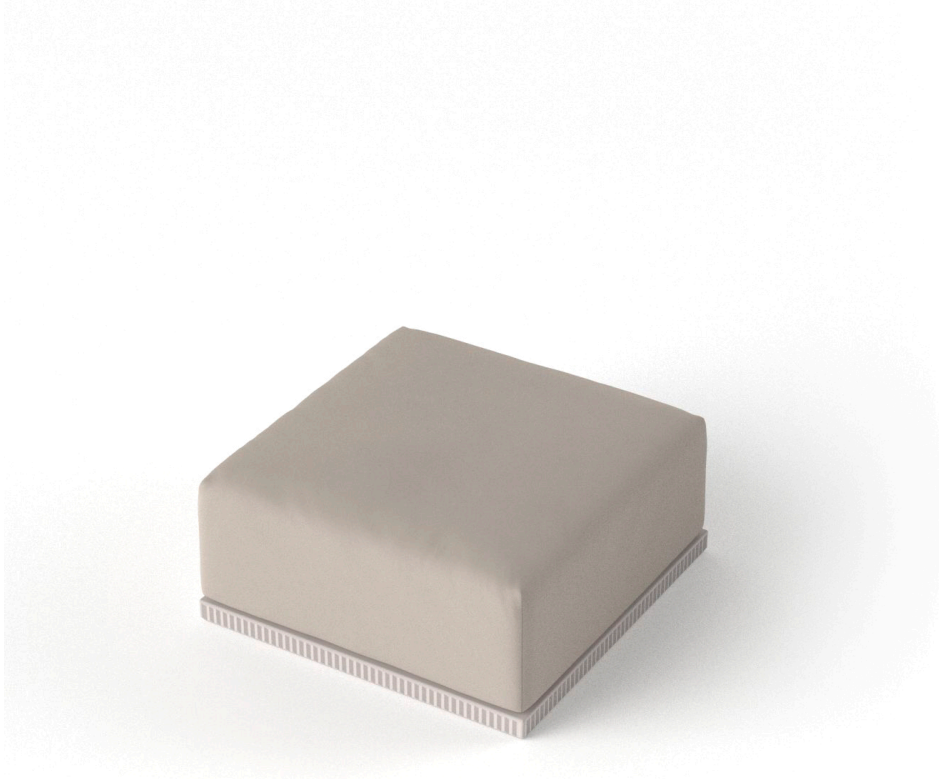

Products / Sofas / Gatsby Modular

Gatsby puff

by Ramón Esteve

The Gatsby collection, designed by Ramón Esteve for Vondom, recalls the Art Déco lighting. Those crazy twenties. “Something new, extraordinary, beautiful, simple but sophisticatedly designed” said Francis Scott Fitzgerald about his aims for the novel he was about to write. The Great Gatsby was born in an age of prosperity, parties and excess. They called it “the American Dream”.

Info

Description

Made of polyethylene resin by rotational moulding. 100% Recyclable. Item suitable for indoor and outdoor use. Available in different finishes.

Weight: 20.2 Kg

GATSBY Puff-Chaise Longue
GATSBY Ottoman-Chaise Longue
ref. 54408

Finishes

finishes

BASIC

Ref. 54408

orange

ice

notte blue

crema