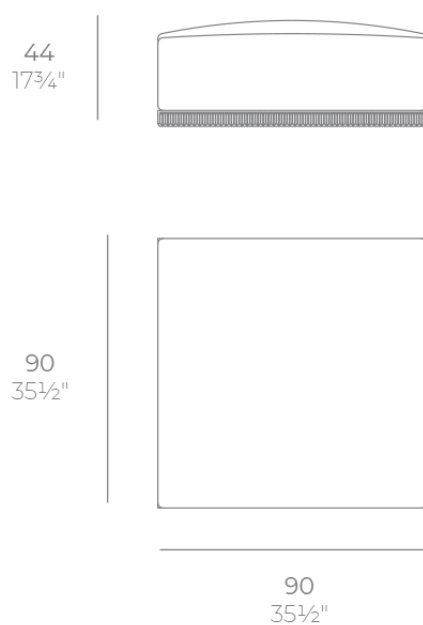

Info

Description

Made of polyethylene resin by rotational moulding. 100% Recyclable. Item suitable for indoor and outdoor use. Available in different finishes.

Weight: 20.2 Kg

GATSBY Puff-Chaise Longue
GATSBY Ottoman-Chaise Longue
ref. 54408