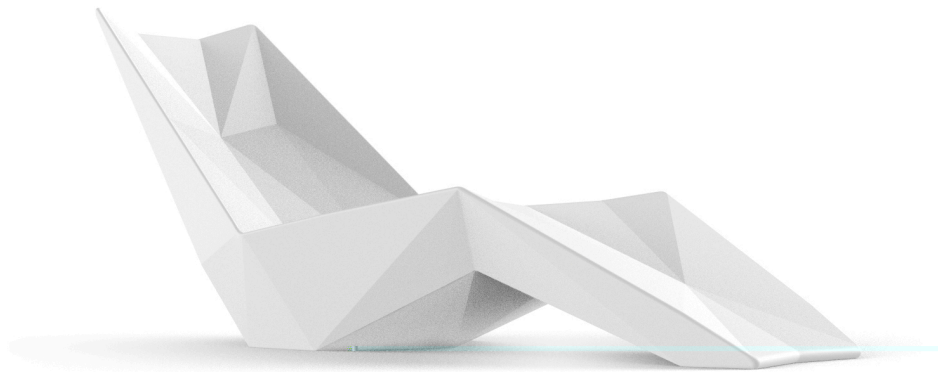

# Faz sunbed 187x80x82cm

by Ramón Esteve

Faz is a modular collection of outdoor furniture and planters designed by Ramón Esteve for Vondom. He is the architect of harmony, serenity, timelessness and universality, and he has created mineral and emphatic shapes that make Faz a design that contextualizes with homes and installations. An ambience, encircling as a result of the blissful combination of the material and lighting, so that the sole sensation would be its fusion.

## Description

Made of polyethylene resin by rotational moulding. 100% Recyclable. Item suitable for indoor and outdoor use. Available in different finishes.

Weight: 25 Kg

FAZ  
FAZ SUNBED