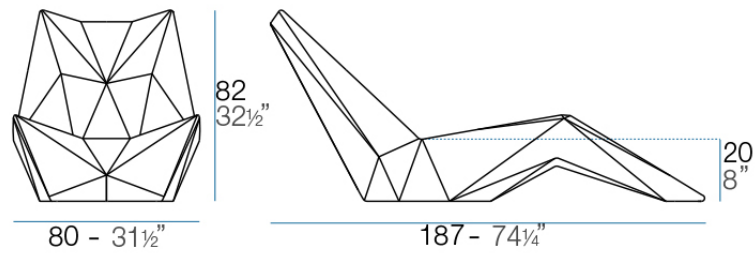

Info

Description

Made of polyethylene resin by rotational moulding. 100% Recyclable. Item suitable for indoor and outdoor use. Available in different finishes.

Weight: 25 Kg

FAZ
FAZ SUNBED