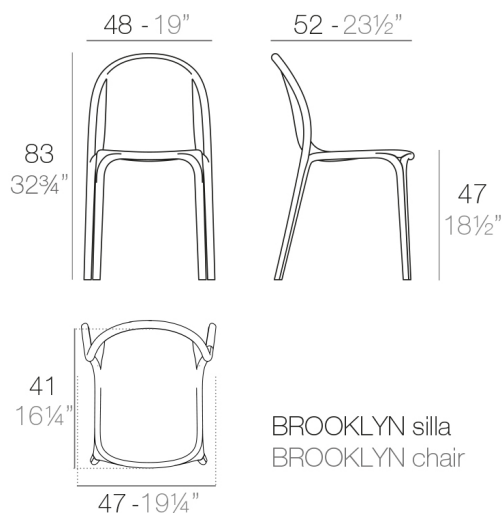

Finishes

BASIC PP

Ref. 65037

Available in this colors

COLOR	BASIC INJECCION PP
WHITE	
BLACK	
ECRU	
WHITE	
BLACK	
ECRU	
TORTORA