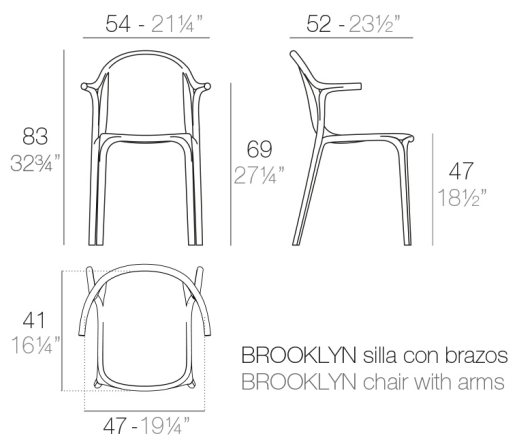

Finishes

BASIC PP

Ref. 65038

Available in this colors

COLOR	BASIC INJECCION PP
WHITE	
BLACK	
ECRU	
TORTORA