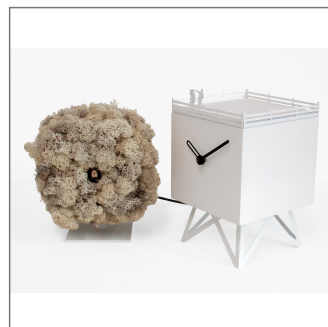

Birdwatching

mod. 2240
design by Studio Kuadra

Colors:
white and cream lichen
black and Moss

The ironic and green design of Bird Watching leads us to observe cuckoos in the woods. It is a table cuckoo clock that decorates desks, shelves and furniture, at home or the office. The watch tower, in wood, on which are positioned the silhouettes of two birdwatchers ready to take a photograph. The tree, with a little bird hidden among the foliage, is entirely covered in MOSS by Verde Profilo, a natural lichen that can be used indoors rooms lacking natural light, without undergoing changes. A light sensor automatically turns off the cuckoo sound in the absence of light.

Pictures

Dimensions