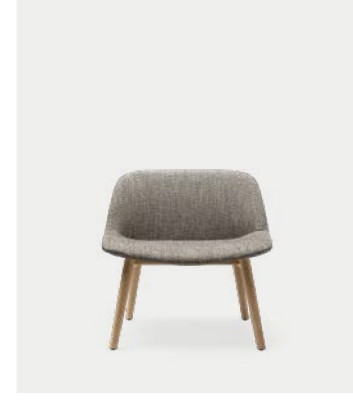

NEW YORK

THANK

HENDRICK

HUB

MEGA

ONLY JU

LEVEL

MANTA

DEEP XL

AMELIE

HILL

HIP

LOFT X

VOGUE

CLUB

CHARME