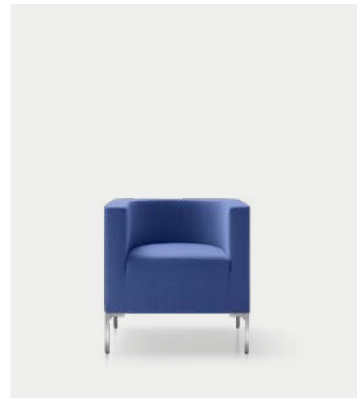

NEW YORK

THANK

HENDRICK

HUB

MEGA

ONLY JU

LEVEL

MANTA

DEEP XL

AMELIE

HILL

HIP

LOFT X

VOGUE

CLUB

CHARME