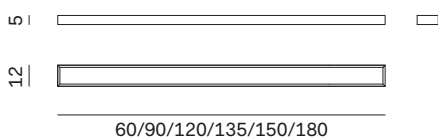

NOVAMOBILI

MENSOLA ATTREZZATA RIGA / RIGA ACCESSORIZED SHELF

MENSOLA RIGA RIGA SHELF