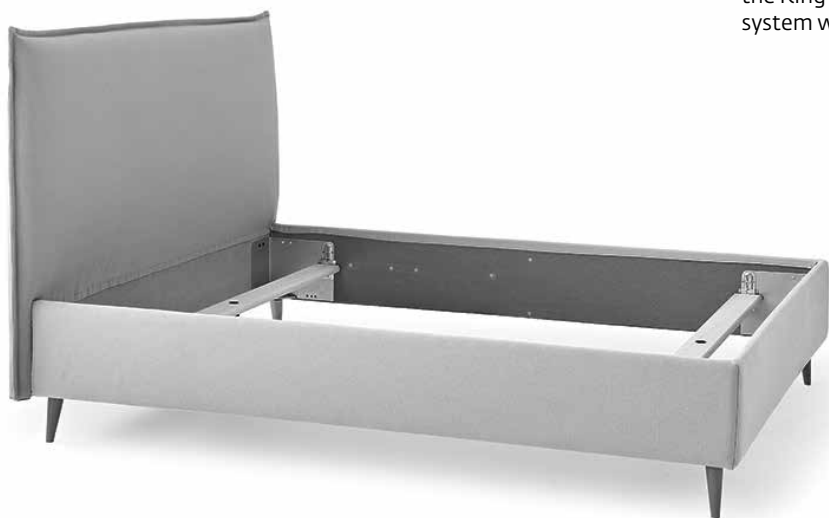

Attention
Product checked and compliant

► Take great care during the assembly phase to avoid damaging the fabric. **DO NOT PULL USING FORCE** and accompany the fabric, detaching it gently once the Velcro has attached itself to the light velvet. The assembly side is indicated by the tab of the fabric composition, sewn into the lower part. [Find assembly instructions by QR CODE](#)

Ring pfi

Guarda come funziona Ring pfi
Watch how the Ring pfi system works

- ▶ Non include la rete.
- ▶ Predisposizione per rete in appoggio su barre trasversali (nr.2).
- ▶ Piano di appoggio rete regolabile su 4 livelli incassati di
 - h 1 - 95 mm
 - h 2 - 120 mm
 - h 3 - 145 mm
 - h 4 - 170 mmrispetto al bordo del giroletto

- ▶ The bed frame is not included.
- ▶ The lateral bars are preset for a bed frame (nr.2).
- ▶ The bearing surface is adjustable at 4 heights
 - h 1 - 95 mm
 - h 2 - 120 mm
 - h 3 - 145 mm
 - h 4 - 170 mmReferring to the bed frame