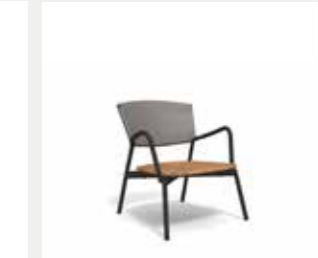

Accessories 02

- pcs: 1 01 BUSH ON 001 planter
(cork)

02

Suggested product combinations: MAMBA

Lounge chair

LAZE 002

LAZE 003

HARP 368