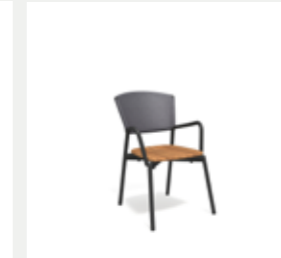

01

Suggested product combinations: SPINNAKER table

Chair & Armchair

HARP 359/759

HARP 349/749

PIPER 021

PIPER 022

Accessories