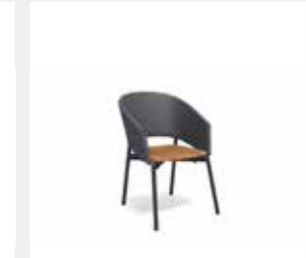

01

Suggested product combinations: SPINNAKER table

Chair & Armchair

HARP 359/759

HARP 349/749

PIPER 021

PIPER 022

Accessories