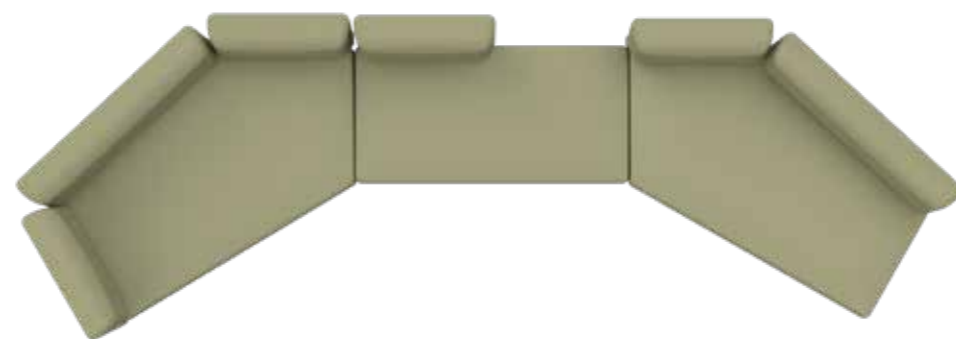

Suggested combinations: MAMBA SOFA