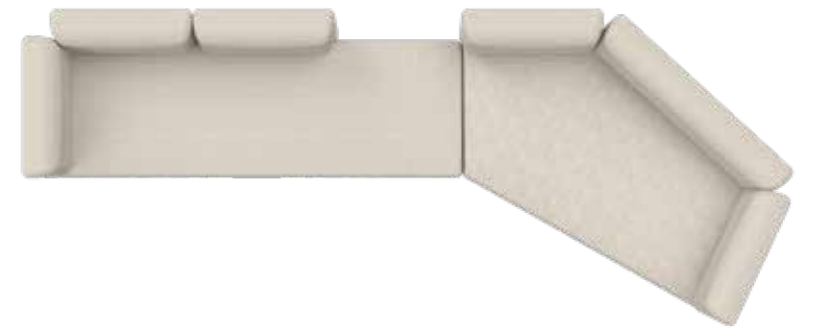

Suggested combinations: MAMBA SOFA