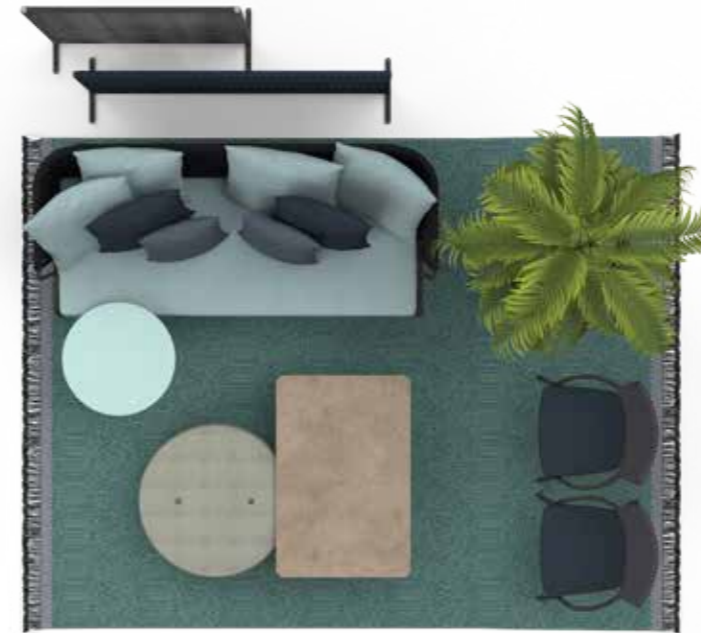

SPOOL

Display Proposal 01

18 m²

Furniture 01

pcs: 1	01	SPOOL 203 3-seater sofa metal/smoke - padded belt/grey-blue - fabric in cat.1 Deco 60×60cm in cat.1 - pcs 2 Deco 50×50cm in cat.1 - pcs 2
pcs: 1	02	SPOOL 006 coffee table (metal/smoke - top/farsena stone)
pcs: 2	03	PIPER 027 lounge chair (metal/smoke - batyline/grey - seat/teak) Seat cushion in cat.1
pcs: 1	04	DOUBLE 032 pouf Ø 90 cm (3D net/grey - fabric cover in cat. HD1)
pcs: 1	05	ROOT 046 coffee table (teak - glazed gres/water)
pcs: 1	06	ATLAS 002 rug (polypropylene/water)

Accessories 01

pcs: 1	01	WING 001 vertical screen (metal/smoke - belt/grey)
pcs: 1	02	WING 002 horizontal screen (metal/smoke - belt/blue)
pcs: 1	03	BUSH ON 001 planter (cork)

01