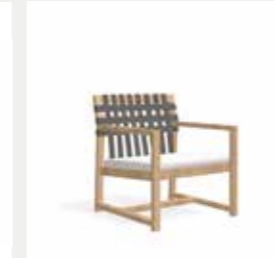

Suggested product combinations: NETWORK SOFA

Lounge chair

LAZE 003

Low table

Accessories