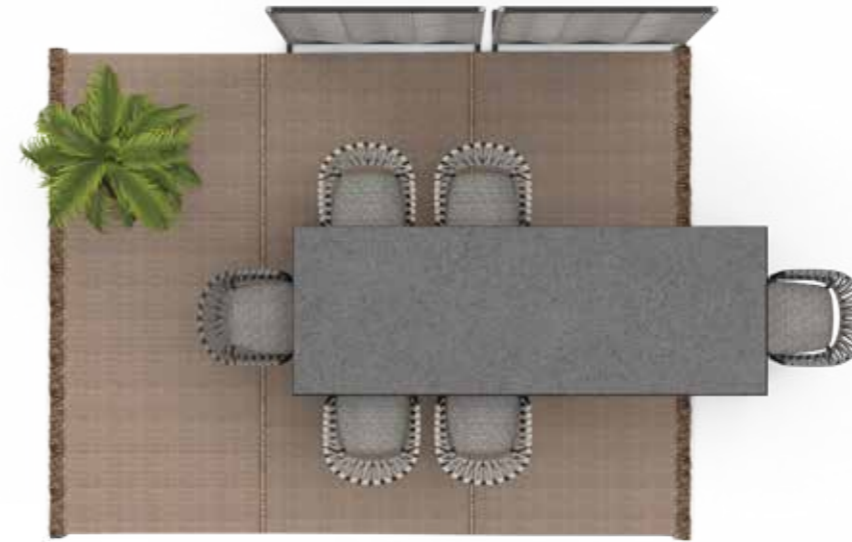

PLEIN AIR

Display Proposal 01

19 m²

Furniture 01

pcs: 1	01	PLEIN AIR 006 table (280×100cm - metal/smoke - gres/lead)
pcs: 4	02	PIPER 122 comfort chair (metal/smoke - belt/clay - seat/teak) Seat cushion in cat.1
pcs: 2	03	PIPER 122 comfort chair (metal/smoke - belt/stone - seat/teak) Seat cushion in cat.1

Accessories 01

pcs: 2	01	WING 001 vertical screen (metal/smoke - belt/stone)
pcs: 1	02	CORTICA 002 planter (cork)
pcs: 1	03	TRIPTYQUE 002 rug (polypropylene/Natural)

01