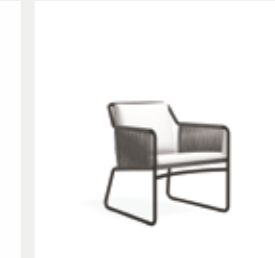

Suggested product combinations: NETWORK SOFA

Lounge chair

HARP 368

Low table

Accessories