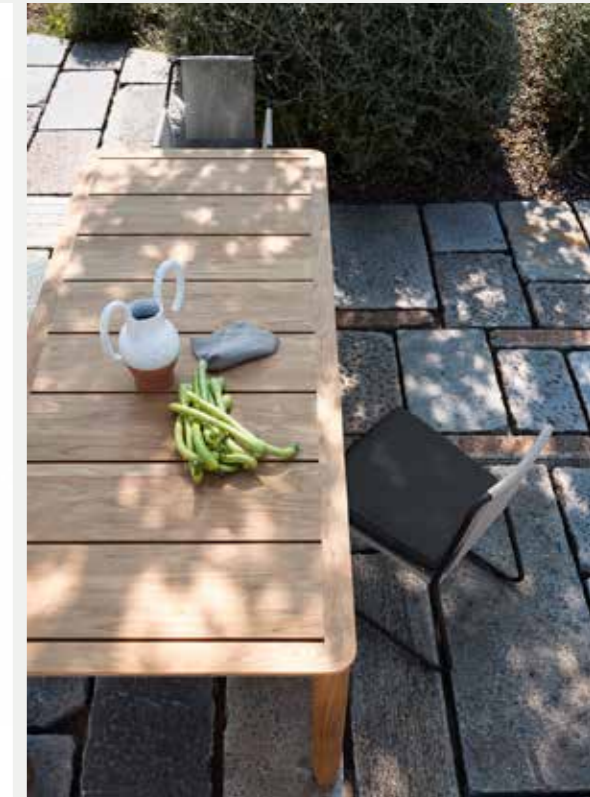

LEVANTE

Display Proposal 01

15 m²

Furniture 01

pcs: 1	01	LEVANTE 030 table (teak)
pcs: 4	02	HARP 359 armchair (metal/smoke - cord/teal) Seat cushion in cat.1
pcs: 2	03	HARP 359 armchair (metal/smoke - cord/mint) Seat cushion in cat.1

Accessories 01

pcs: 1	01	WING 001 vertical screen (metal/smoke - belt/mint)
pcs: 1	02	WING 002 horizontal screen (metal/smoke - belt/teal)
pcs: 1	03	CORTICA 002 planter (cork)

01