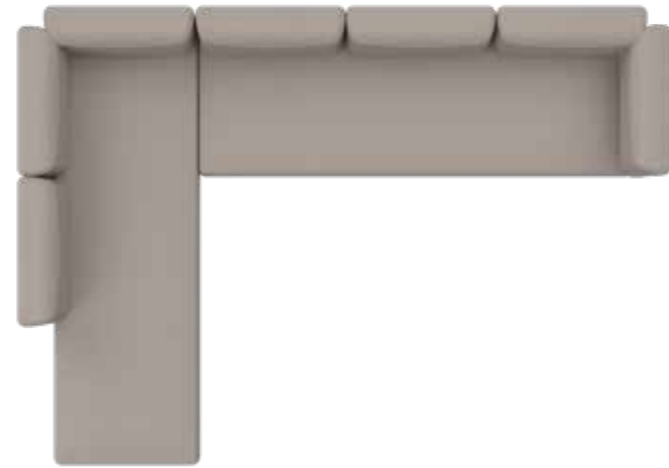

Suggested combinations: MAMBA SOFA