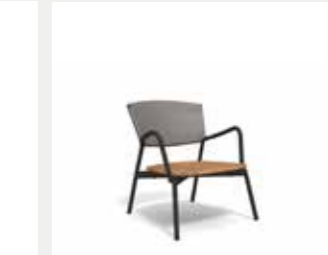

04.1 NETWORK display proposal 01

Suggested product combinations: MAMBA SOFA

Lounge chair

LAZE 002

LAZE 003

HARP 368

PIPER 027

Low table