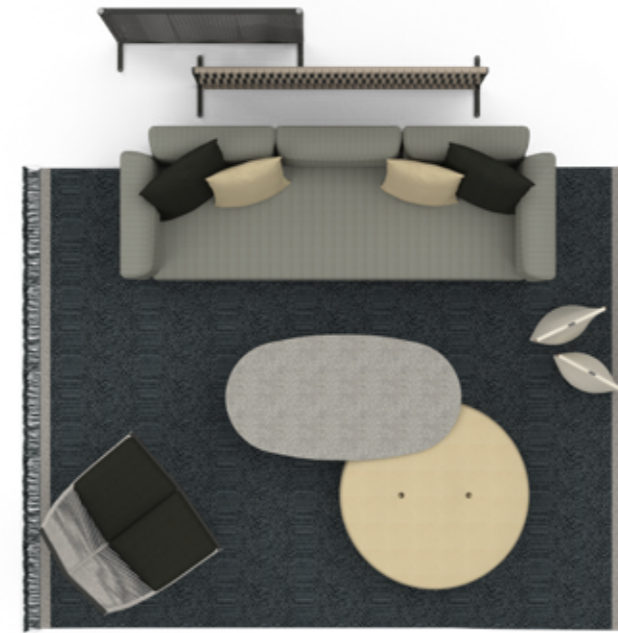

MAMBA

Display Proposal 01

20 m²

Furniture 01

1. pcs: 1   01   MAMBA sofa composition
   modules: 004 + 010(X5) -fabric in cat.HD1
   Deco 60×60cm in cat.1 - pcs 2
   Deco 50×50cm in cat.1 - pcs 2
2. pcs: 1   02   LAZE 002 lounge chair high backrest
   (metal/smoke - cord/clay)
   Seat cushion in cat.1
3. pcs: 1   03   ASPIC 003 coffeen table
   (concrete)
4. pcs: 1   04   DOUBLE 033 pouf Ø 120 cm
   (3D net/grey - fabric cover in cat. HD1)
5. pcs: 1   05   ATLAS 002 rug
   (polypropylene/lead)

Accessories 01

1. pcs: 1   01   WING 001 vertical screen
   (metal/smoke - belt/stone)
2. pcs: 1   02   WING 002 horizontal screen
   (metal/smoke - belt/clay)
3. pcs: 1   03   PILLOW 001 lantern
   (teak - canatex/sand)
4. pcs: 1   04   PILLOW 002 lantern
   (teak - canatex/sand)

01