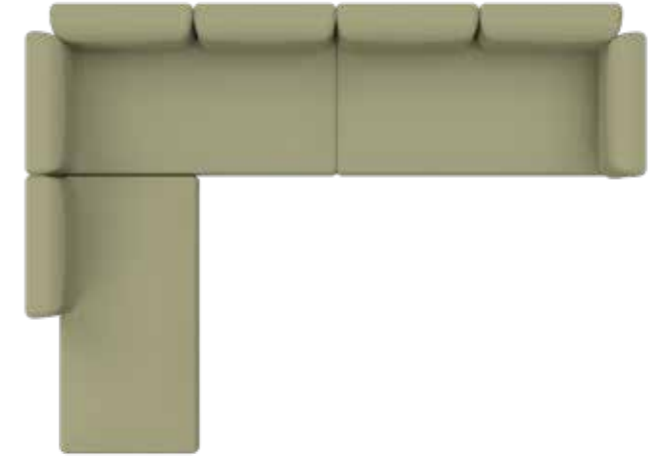

Suggested combinations: MAMBA SOFA