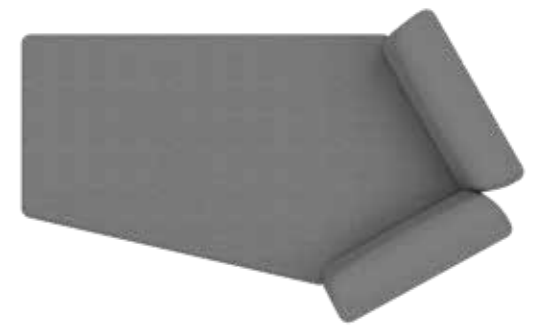

Suggested combinations: MAMBA SOFA