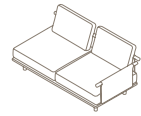

003 MODULE W 285 × D 95 × H 40 cm Seat H with cushion 22 + 18 cm W 112" ¼ × D 37" ¾ × H 15" ¾ Seat H with cushion 8" ⅝ + 7" ½	003 + 013 SOFA W 285 × D 100 × H 66 cm Seat H with cushion 22 + 18 cm W 112" ¼ × D 39" ¼ × H 26" Seat H with cushion 8" ⅝ + 7" ½	003 + 013 + 011 SOFA W 290 × D 100 × H 66 cm Seat H with cushion 22 + 18 cm W 114" ¼ × D 39" ¼ × H 26" Seat H with cushion 8" ⅝ + 7" ½	003 + 013 + 011 SOFA W 290 × D 100 × H 66 cm Seat H with cushion 22 + 18 cm W 114" ¼ × D 39" ¼ × H 26" Seat H with cushion 8" ⅝ + 7" ½	003 + 013 + 2 × 011 SOFA W 295 × D 100 × H 66 cm Seat H with cushion 22 + 18 cm W 116" ½ × D 39" ¼ × H 26" Seat H with cushion 8" ⅝ + 7" ½