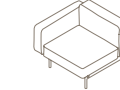

113 ONE-SEATER CENTRAL MODULE W 75 × D 84 × H 72 cm Seat H 37 cm W 29" ½ × D 33" ¼ × H 28" ⅜ Seat H 14" ½	211 TWO-SEATER RIGHT MODULE W 168 × D 84 × H 72 cm Seat H 37 cm W 66" ¼ × D 33" ¼ × H 28" ⅜ Seat H 14" ½	212 TWO-SEATER LEFT MODULE W 168 × D 84 × H 72 cm Seat H 37 cm W 66" ¼ × D 33" ¼ × H 28" ⅜ Seat H 14" ½	213 TWO-SEATER CENTRAL MODULE W 150 × D 84 × H 72 cm Seat H 37 cm W 59" ¼ × D 33" ¼ × H 28" ⅜ Seat H 14" ½	311 THREE-SEATER RIGHT MODULE W 243 × D 84 × H 72 cm Seat H 37 cm W 95" ¾ × D 33" ¼ × H 28" ⅜ Seat H 14" ½