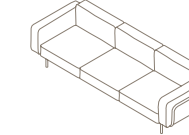

113 ONE-SEATER CENTRAL MODULE W 75 × D 84 × H 72 cm Seat H 37 cm W 29" ½ × D 33" ¼ × H 28" ⅜ Seat H 14" ½	211 TWO-SEATER RIGHT MODULE W 168 × D 84 × H 72 cm Seat H 37 cm W 66" ¼ × D 33" ¼ × H 28" ⅜ Seat H 14" ½	212 TWO-SEATER LEFT MODULE W 168 × D 84 × H 72 cm Seat H 37 cm W 66" ¼ × D 33" ¼ × H 28" ⅜ Seat H 14" ½	213 TWO-SEATER CENTRAL MODULE W 150 × D 84 × H 72 cm Seat H 37 cm W 59" ¼ × D 33" ¼ × H 28" ⅜ Seat H 14" ½	311 THREE-SEATER RIGHT MODULE W 243 × D 84 × H 72 cm Seat H 37 cm W 95" ¾ × D 33" ¼ × H 28" ⅜ Seat H 14" ½