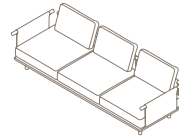

003 + 012 SOFA W 285 × D 100 × H 66 cm Seat H with cushion 22 + 18 cm W 112" ¼ × D 39" ¼ × H 26" Seat H with cushion 8" ⅝ + 7" ½	003 + 012 SOFA W 285 × D 100 × H 66 cm Seat H with cushion 22 + 18 cm W 112" ¼ × D 39" ¼ × H 26" Seat H with cushion 8" ⅝ + 7" ½	003 + 012 + 011 SOFA W 290 × D 100 × H 66 cm Seat H with cushion 22 + 18 cm W 114" ¼ × D 39" ¼ × H 26" Seat H with cushion 8" ⅝ + 7" ½	003 + 012 + 011 SOFA W 290 × D 100 × H 66 cm Seat H with cushion 22 + 18 cm W 114" ¼ × D 39" ¼ × H 26" Seat H with cushion 8" ⅝ + 7" ½