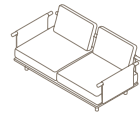

003 MODULE W 285 × D 95 × H 40 cm Seat H with cushion 22 + 18 cm W 112" ¼ × D 37" ¾ × H 15" ¾ Seat H with cushion 8" ⅝ + 7" ½	003 + 013 SOFA W 285 × D 100 × H 66 cm Seat H with cushion 22 + 18 cm W 112" ¼ × D 39" ¼ × H 26" Seat H with cushion 8" ⅝ + 7" ½	003 + 013 + 011 SOFA W 290 × D 100 × H 66 cm Seat H with cushion 22 + 18 cm W 114" ¼ × D 39" ¼ × H 26" Seat H with cushion 8" ⅝ + 7" ½	003 + 013 + 011 SOFA W 290 × D 100 × H 66 cm Seat H with cushion 22 + 18 cm W 114" ¼ × D 39" ¼ × H 26" Seat H with cushion 8" ⅝ + 7" ½	003 + 013 + 2 × 011 SOFA W 295 × D 100 × H 66 cm Seat H with cushion 22 + 18 cm W 116" ½ × D 39" ¼ × H 26" Seat H with cushion 8" ⅝ + 7" ½