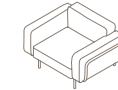

113 ONE-SEATER CENTRAL MODULE W 75 × D 84 × H 72 cm Seat H 37 cm W 29" ½ × D 33" ¼ × H 28" ⅜ Seat H 14" ½	211 TWO-SEATER RIGHT MODULE W 168 × D 84 × H 72 cm Seat H 37 cm W 66" ¼ × D 33" ¼ × H 28" ⅜ Seat H 14" ½	212 TWO-SEATER LEFT MODULE W 168 × D 84 × H 72 cm Seat H 37 cm W 66" ¼ × D 33" ¼ × H 28" ⅜ Seat H 14" ½	213 TWO-SEATER CENTRAL MODULE W 150 × D 84 × H 72 cm Seat H 37 cm W 59" ¼ × D 33" ¼ × H 28" ⅜ Seat H 14" ½	311 THREE-SEATER RIGHT MODULE W 243 × D 84 × H 72 cm Seat H 37 cm W 95" ¾ × D 33" ¼ × H 28" ⅜ Seat H 14" ½