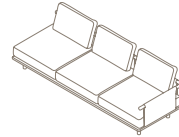

003 + 012 SOFA W 285 × D 100 × H 66 cm Seat H with cushion 22 + 18 cm W 112" ¼ × D 39" ¼ × H 26" Seat H with cushion 8" ⅝ + 7" ½	003 + 012 SOFA W 285 × D 100 × H 66 cm Seat H with cushion 22 + 18 cm W 112" ¼ × D 39" ¼ × H 26" Seat H with cushion 8" ⅝ + 7" ½	003 + 012 + 011 SOFA W 290 × D 100 × H 66 cm Seat H with cushion 22 + 18 cm W 114" ¼ × D 39" ¼ × H 26" Seat H with cushion 8" ⅝ + 7" ½	003 + 012 + 011 SOFA W 290 × D 100 × H 66 cm Seat H with cushion 22 + 18 cm W 114" ¼ × D 39" ¼ × H 26" Seat H with cushion 8" ⅝ + 7" ½