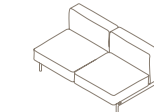

Le dimensioni includono i cuscini.
Dimensions include cushions.