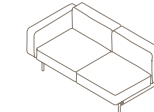

Le dimensioni includono i cuscini.
Dimensions include cushions.