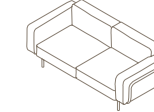

113 ONE-SEATER CENTRAL MODULE W 75 × D 84 × H 72 cm Seat H 37 cm W 29" ½ × D 33" ¼ × H 28" ⅜ Seat H 14" ½	211 TWO-SEATER RIGHT MODULE W 168 × D 84 × H 72 cm Seat H 37 cm W 66" ¼ × D 33" ¼ × H 28" ⅜ Seat H 14" ½	212 TWO-SEATER LEFT MODULE W 168 × D 84 × H 72 cm Seat H 37 cm W 66" ¼ × D 33" ¼ × H 28" ⅜ Seat H 14" ½	213 TWO-SEATER CENTRAL MODULE W 150 × D 84 × H 72 cm Seat H 37 cm W 59" ¼ × D 33" ¼ × H 28" ⅜ Seat H 14" ½	311 THREE-SEATER RIGHT MODULE W 243 × D 84 × H 72 cm Seat H 37 cm W 95" ¾ × D 33" ¼ × H 28" ⅜ Seat H 14" ½