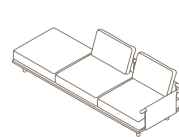

CALLA

Outdoor Seatings

001 ONE-SEATER SOFA

W 81 × D 70 × H 69 cm
Seat H 29 + 13 cm

W 31" ½ × D 28" × H 27"
Seat H 11" ¼ + 5" ¼

EDEN

Main suggested compositions

Outdoor Seatings Outdoor Tables

001 MODULE W 95 × D 95 × H 40 cm Seat H with cushion 22 + 18 cm W 37" ¾ × D 37" ¾ × H 15" ¾ Seat H with cushion 8" ⅝ + 7" ½	001 + 011 SOFA W 95 × D 100 × H 66 cm Seat H with cushion 22 + 18 cm W 37" ¾ × D 39" ¼ × H 26" Seat H with cushion 8" ⅝ + 7" ½	001 + 2 × 011 SOFA W 100 × D 100 × H 66 cm Seat H with cushion 22 + 18 cm W 39" ¼ × D 39" ¼ × H 26" Seat H with cushion 8" ⅝ + 7" ½	001 + 2 × 011 SOFA W 100 × D 100 × H 66 cm Seat H with cushion 22 + 18 cm W 39" ¼ × D 39" ¼ × H 26" Seat H with cushion 8" ⅝ + 7" ½	001 + 3 × 011 SOFA W 105 × D 100 × H 66 cm Seat H with cushion 22 + 18 cm W 41" ½ × D 39" ¼ × H 26" Seat H with cushion 8" ⅝ + 7" ½

002 MODULE W 190 × D 95 × H 40 cm Seat H with cushion 22 + 18 cm W 74" ⅞ × D 37" ¾ × H 15" ¾ Seat H with cushion 8" ⅝ + 7" ½	002 + 012 SOFA W 190 × D 100 × H 66 cm Seat H with cushion 22 + 18 cm W 74" ⅞ × D 39" ¼ × H 26" Seat H with cushion 8" ⅝ + 7" ½	002 + 012 + 011 SOFA W 195 × D 100 × H 66 cm Seat H with cushion 22 + 18 cm W 76" ¾ × D 39" ¼ × H 26" Seat H with cushion 8" ⅝ + 7" ½	002 + 012 + 011 SOFA W 195 × D 100 × H 66 cm Seat H with cushion 22 + 18 cm W 76" ¾ × D 39" ¼ × H 26" Seat H with cushion 8" ⅝ + 7" ½	002 + 012 + 2 × 011 SOFA W 200 × D 100 × H 66 cm Seat H with cushion 22 + 18 cm W 78" ¾ × D 39" ¼ × H 26" Seat H with cushion 8" ⅝ + 7" ½

003 MODULE W 285 × D 95 × H 40 cm Seat H with cushion 22 + 18 cm W 112" ¼ × D 37" ¾ × H 15" ¾ Seat H with cushion 8" ⅝ + 7" ½	003 + 013 SOFA W 285 × D 100 × H 66 cm Seat H with cushion 22 + 18 cm W 112" ¼ × D 39" ¼ × H 26" Seat H with cushion 8" ⅝ + 7" ½	003 + 013 + 011 SOFA W 290 × D 100 × H 66 cm Seat H with cushion 22 + 18 cm W 114" ¼ × D 39" ¼ × H 26" Seat H with cushion 8" ⅝ + 7" ½	003 + 013 + 011 SOFA W 290 × D 100 × H 66 cm Seat H with cushion 22 + 18 cm W 114" ¼ × D 39" ¼ × H 26" Seat H with cushion 8" ⅝ + 7" ½	003 + 013 + 2 × 011 SOFA W 295 × D 100 × H 66 cm Seat H with cushion 22 + 18 cm W 116" ½ × D 39" ¼ × H 26" Seat H with cushion 8" ⅝ + 7" ½