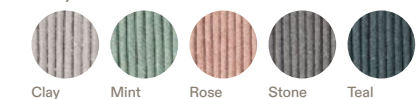

ESTENDO

312 THREE-SEATER LEFT MODULE W 243 x D 84 x H 72 cm Seat H 37 cm W 95" 3/4 x D 33" 1/4 x H 28" 3/8 Seat H 14" 1/2 	313 THREE-SEATER CENTRAL MODULE W 225 x D 84 x H 72 cm Seat H 37 cm W 88" 3/4 x D 33" 1/4 x H 28" 3/8 Seat H 14" 1/2 	400 CORNER MODULE W 84 x D 84 x H 72 cm Seat H 37 cm W 33" 1/4 x D 33" 1/4 x H 28" 3/8 Seat H 14" 1/2

Metal

Le dimensioni includono i cuscini.
Dimensions include cushions.

GAMMA

130 TABLE Ø 130 x H top Gres and Stone 75 / Teak 77 cm Ø 51" 1/2 x H top Gres and Stone 29" 1/2 / Teak 30" 1/2 	160 TABLE Ø 158 x H top Gres and Stone 75 / Teak 77 cm Ø 62" 1/4 x H top Gres and Stone 29" 1/2 / Teak 30" 1/2

Metal

Top

ONDA

001 LOUNGE CHAIR W 110 x D 110 x H 70 cm Seat H 35 cm W 43" 1/4 x D 43" 1/4 x H 27" 3/4 Seat H 13" 3/4 	002 CHAISE LONGUE W 110 x D 170 x H 70 cm Seat H 35 cm W 43" 1/4 x D 67" x H 27" 3/4 Seat H 13" 3/4 	003 POUF W 110 x D 80 x H 35 cm W 43" 1/4 x D 31" 1/2 x H 13" 3/4

SPINNAKER

034 EXTENDABLE TABLE W 209 x D 102 x H 74 - Extension W 335 cm H under the top 66 cm W 82" 1/4 x D 40" 1/8 x H 29" 1/8 - Extension 131" 7/8 H under the top 26"

Metal

Top

SPOOL

101 SOFA W 106 x D 94 x H 79 cm Seat H with cushion 27 + 11 cm W 41" 3/4 x D 37" 1/8 x H 31" 1/8 Seat H with cushion 10" 5/8 + 4" 3/8 	102 SOFA W 182 x D 94 x H 79 cm Seat H with cushion 27 + 11 cm W 71" 3/4 x D 37" 1/8 x H 31" 1/8 Seat H with cushion 10" 5/8 + 4" 3/8 	103 SOFA W 236 x D 94 x H 79 cm Seat H with cushion 27 + 11 cm W 93" x D 37" 1/8 x H 31" 1/8 Seat H with cushion 10" 5/8 + 4" 3/8

Outdoor Seatings Outdoor Tables

I divani SPOOL 001, 002, 003 con schienale in corda e SPOOL 201, 202, 203, con schienale in tubolare imbottito hanno le stesse dimensioni degli schienali 101, 102, 103 con rivestimento in Batyline.

Spool sofas 001, 002, 003 with backrests made in cording - and Spool sofas 201, 202, 203 with backrests made in padded belting - are the same size as Spool sofas 101, 102, 103 with backrests made in Batyline.