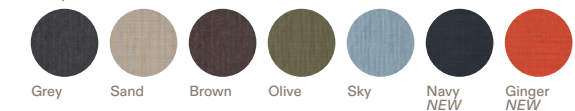

ESTENDO

312 THREE-SEATER LEFT MODULE W 243 x D 84 x H 72 cm Seat H 37 cm W 95" 3/4 x D 33" 1/4 x H 28" 3/8 Seat H 14" 1/2 	313 THREE-SEATER CENTRAL MODULE W 225 x D 84 x H 72 cm Seat H 37 cm W 88" 3/4 x D 33" 1/4 x H 28" 3/8 Seat H 14" 1/2 	400 CORNER MODULE W 84 x D 84 x H 72 cm Seat H 37 cm W 33" 1/4 x D 33" 1/4 x H 28" 3/8 Seat H 14" 1/2

Metal

Le dimensioni includono i cuscini.
Dimensions include cushions.

GAMMA

130 TABLE Ø 130 x H top Gres and Stone 75 / Teak 77 cm Ø 51" 1/2 x H top Gres and Stone 29" 1/2 / Teak 30" 1/2 	160 TABLE Ø 158 x H top Gres and Stone 75 / Teak 77 cm Ø 62" 1/4 x H top Gres and Stone 29" 1/2 / Teak 30" 1/2

Metal

Top

ONDA

001 LOUNGE CHAIR W 110 x D 110 x H 70 cm Seat H 35 cm W 43" 1/4 x D 43" 1/4 x H 27" 3/4 Seat H 13" 3/4 	002 CHAISE LONGUE W 110 x D 170 x H 70 cm Seat H 35 cm W 43" 1/4 x D 67" x H 27" 3/4 Seat H 13" 3/4 	003 POUF W 110 x D 80 x H 35 cm W 43" 1/4 x D 31" 1/2 x H 13" 3/4

SPINNAKER

034 EXTENDABLE TABLE W 209 x D 102 x H 74 - Extension W 335 cm H under the top 66 cm W 82" 1/4 x D 40" 1/8 x H 29" 1/8 - Extension 131" 7/8 H under the top 26"

Metal

Top

SPOOL

101 SOFA W 106 x D 94 x H 79 cm Seat H with cushion 27 + 11 cm W 41" 3/4 x D 37" 1/8 x H 31" 1/8 Seat H with cushion 10" 5/8 + 4" 3/8 	102 SOFA W 182 x D 94 x H 79 cm Seat H with cushion 27 + 11 cm W 71" 3/4 x D 37" 1/8 x H 31" 1/8 Seat H with cushion 10" 5/8 + 4" 3/8 	103 SOFA W 236 x D 94 x H 79 cm Seat H with cushion 27 + 11 cm W 93" x D 37" 1/8 x H 31" 1/8 Seat H with cushion 10" 5/8 + 4" 3/8

Outdoor Seatings Outdoor Tables

I divani SPOOL 001, 002, 003 con schienale in corda e SPOOL 201, 202, 203, con schienale in tubolare imbottito hanno le stesse dimensioni degli schienali 101, 102, 103 con rivestimento in Batyline.

Spool sofas 001, 002, 003 with backrests made in cording - and Spool sofas 201, 202, 203 with backrests made in padded belting - are the same size as Spool sofas 101, 102, 103 with backrests made in Batyline.