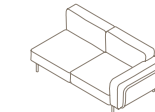

Le dimensioni includono i cuscini.
Dimensions include cushions.