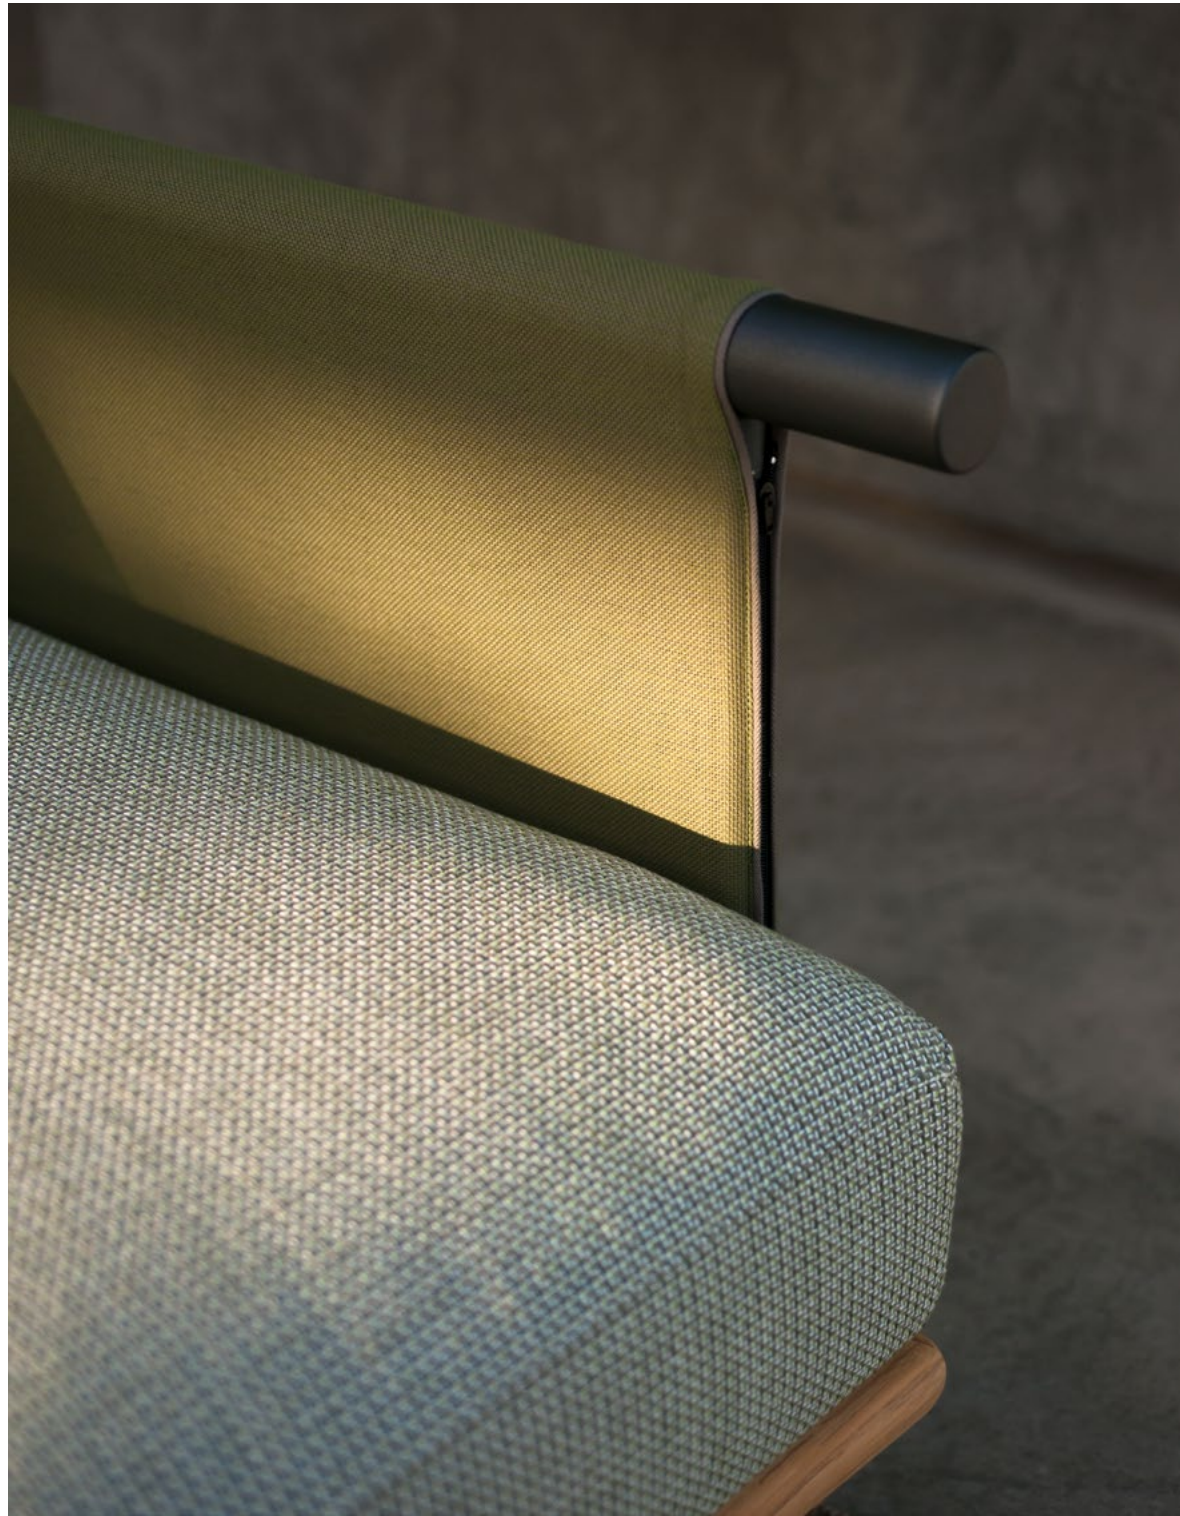

Spool sofas have received a new cover for the backrest: soft, elegant Battyline. The fabric is enveloping and sedate, available in a wide range of colours to combine with the fabrics of the upholstered cushions. The collection has grown to offer creative customisation possibilities while maintaining its original profile – a sinuous tubular frame of aluminium, handy and lightweight.