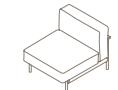

Le dimensioni includono i cuscini.
Dimensions include cushions.