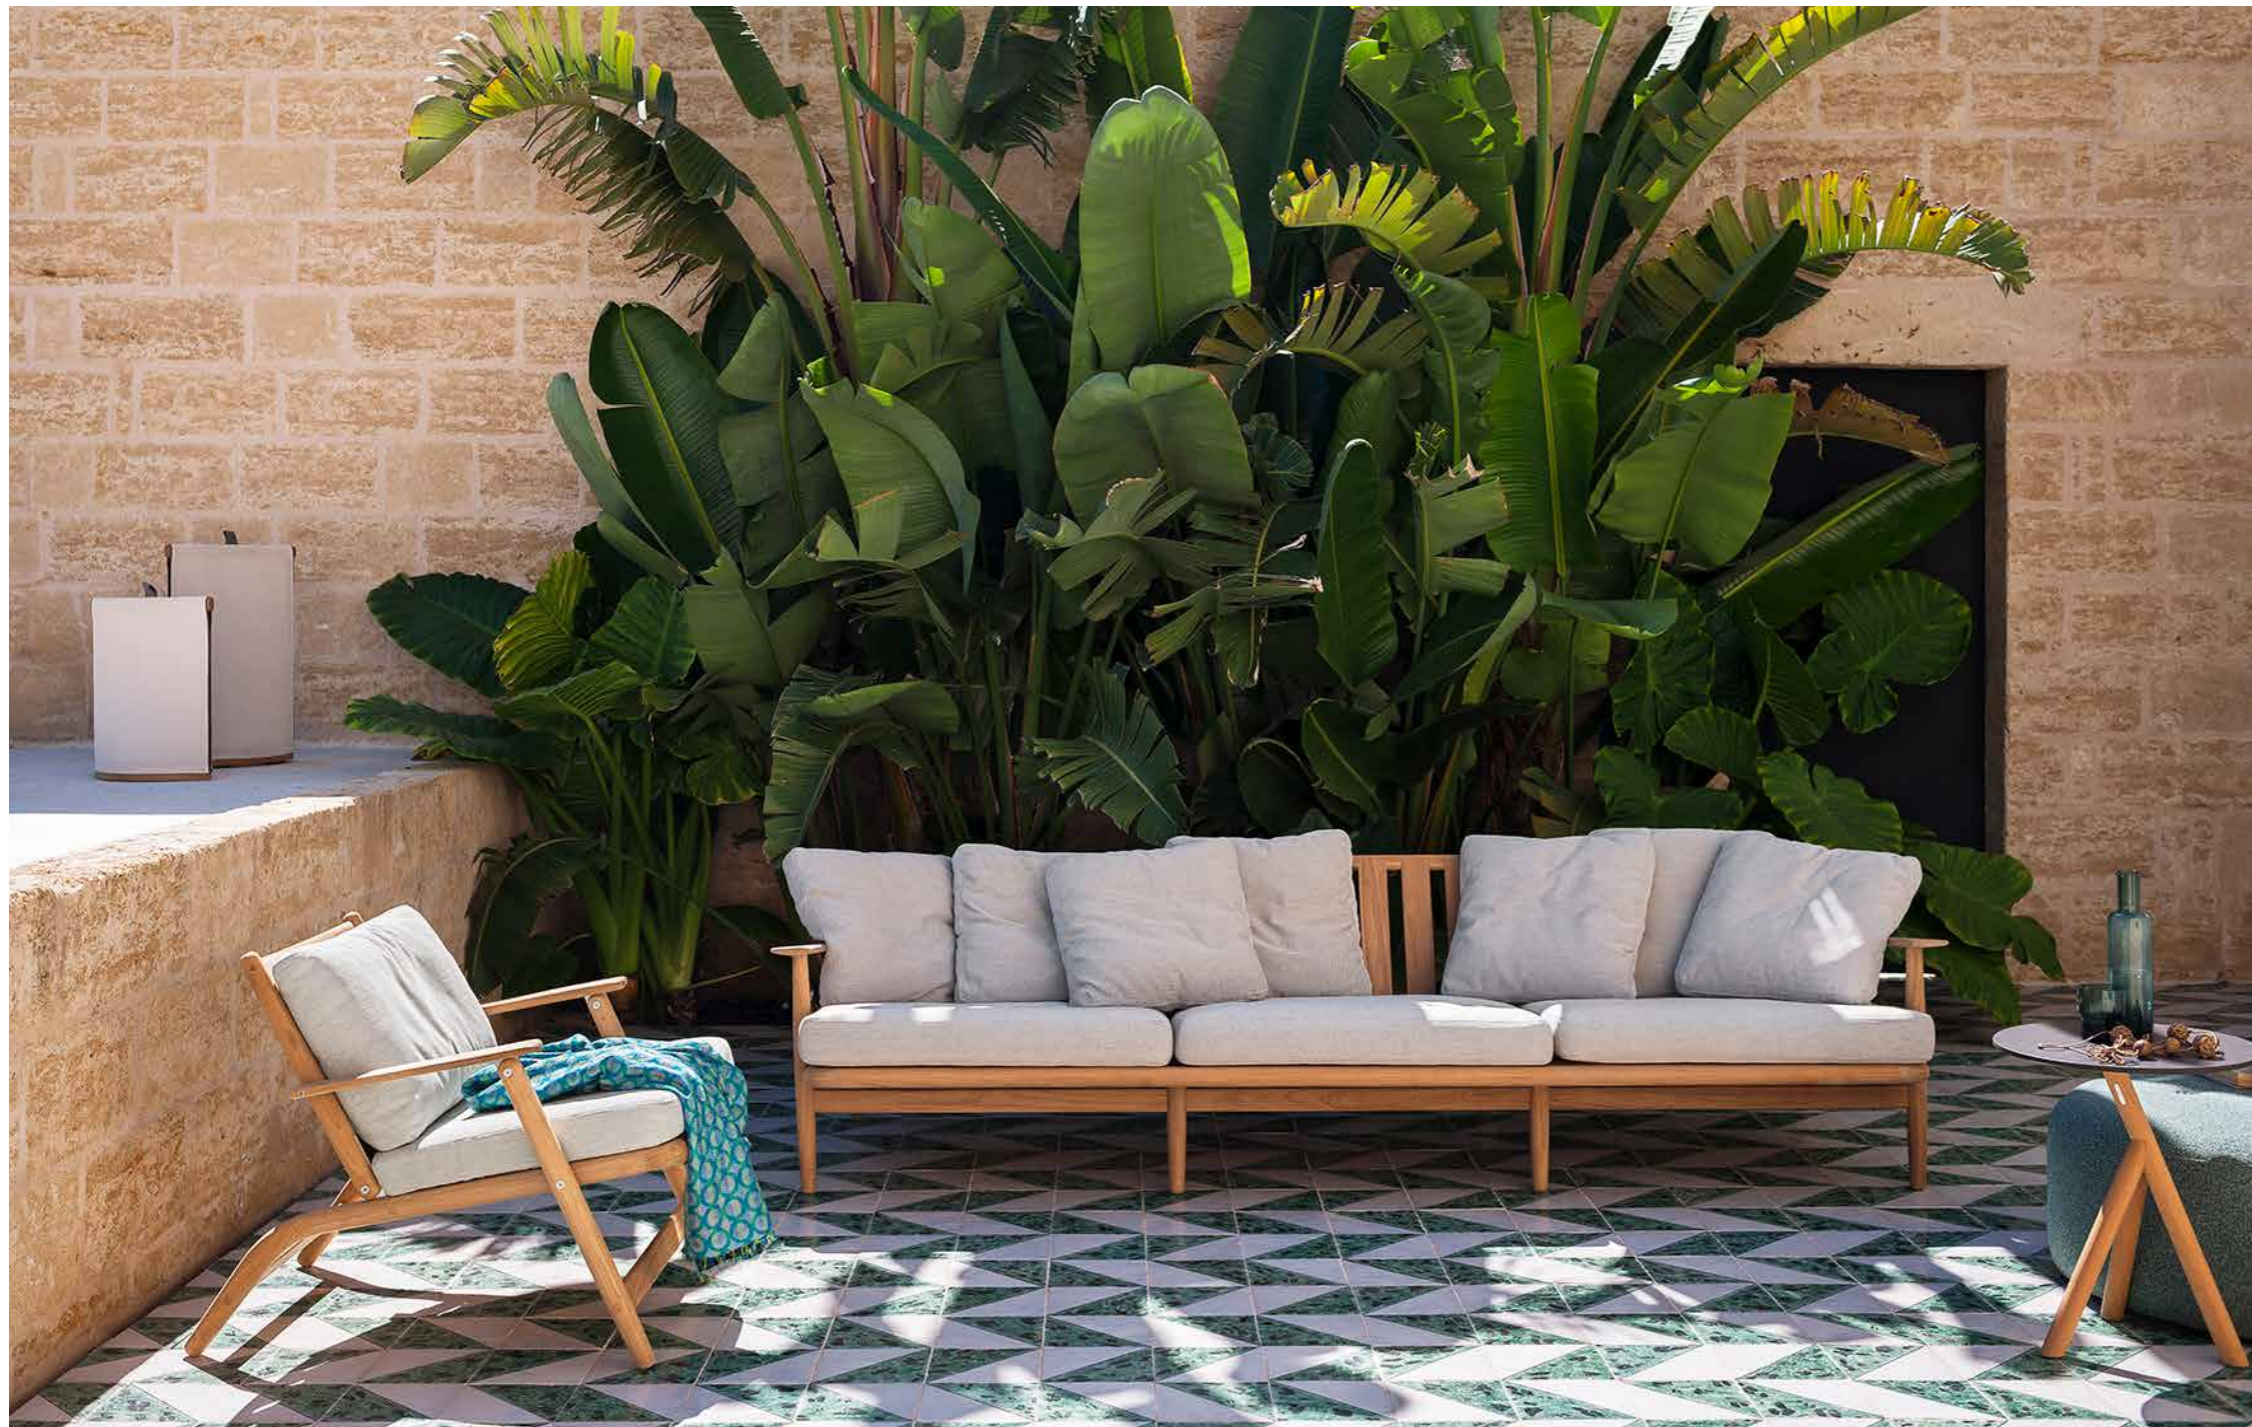

Levante 103 Sofa

Design Piero Lissoni

Technical Information

with LEVANTE, Piero Lissoni skilfully reinterpretes a complete outdoor collection encompassing different types of elements, all make for a complete set with graceful lines and timeless allure, where teak, the greatest wood for outdoor furniture, and stainless steel unite in stylish functionality.

Though reminiscent of a certain classic type of outdoor furniture, the LEVANTE collection is also highly contemporary. The styling is not only reassuring for those seeking a classic look, but also meets the requirements of those looking for furniture designed for the typical settings and environments of today's world. The entire LEVANTE collection is the ideal solution for anyone looking for comfort, whether entertaining in company or relaxing in private and has all the qualities to permit living in harmony with the surrounding landscape.

TECHNICAL INFORMATION

DESCRIPTION

Sofa for outdoor use.

STRUCTURE

Teak wood

WEIGHT

Structure 33 kg

STORAGE COVER

Available.

DIMENSION

L 277 × P 68 × H 31 cm

W 109" $\frac{1}{8}$ × D 40" $\frac{3}{8}$ × H 28" $\frac{1}{2}$

Materials

STRUCTURE

Teak