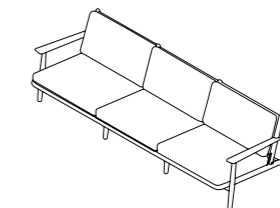

TECHNICAL INFORMATION

DESCRIPTION

Sofa for outdoor use.

STRUCTURE

Teak wood

WEIGHT

Structure 33 kg

STORAGE COVER

Available.

DIMENSION

L 277 × P 68 × H 31 cm

W 109" $\frac{1}{8}$ × D 40" $\frac{3}{8}$ × H 28" $\frac{1}{2}$

Materials

STRUCTURE

Teak