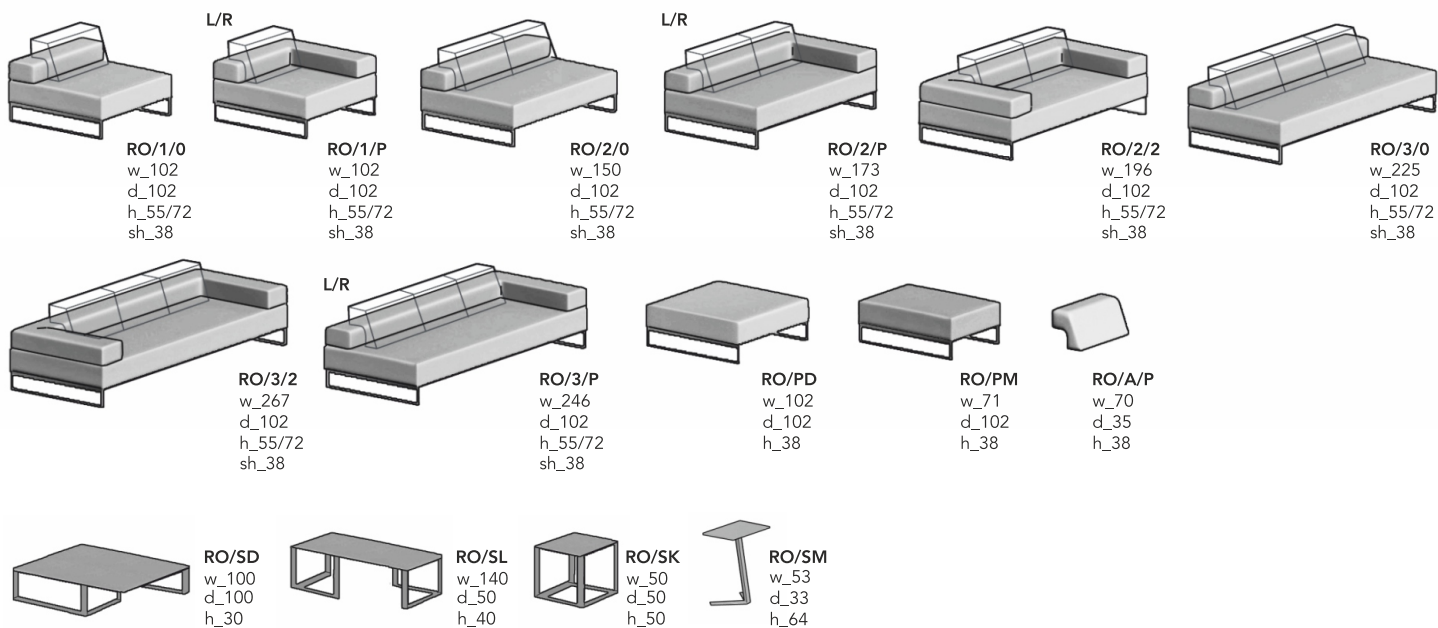

Lounge suite made of horizontal shapes placed on skids made from stainless steel which give it visual lightness. The shape of the cushions are ideally adjusted to the short backrest. The cushions are an indispensable element of this comfortable couch and may be used in two positions. The collection includes many modules which enable the user to configure many alternative arrangements of the furniture.

w	d	h	sh
width	depth	height	seat height
Breite	Tiefe	Höhe	Sitzhöhe
szerokość	głębokość	wysokość	wysokość siedziska

rosco.

www.noti.pl
biuro@noti.pl
T 61 896-64-80