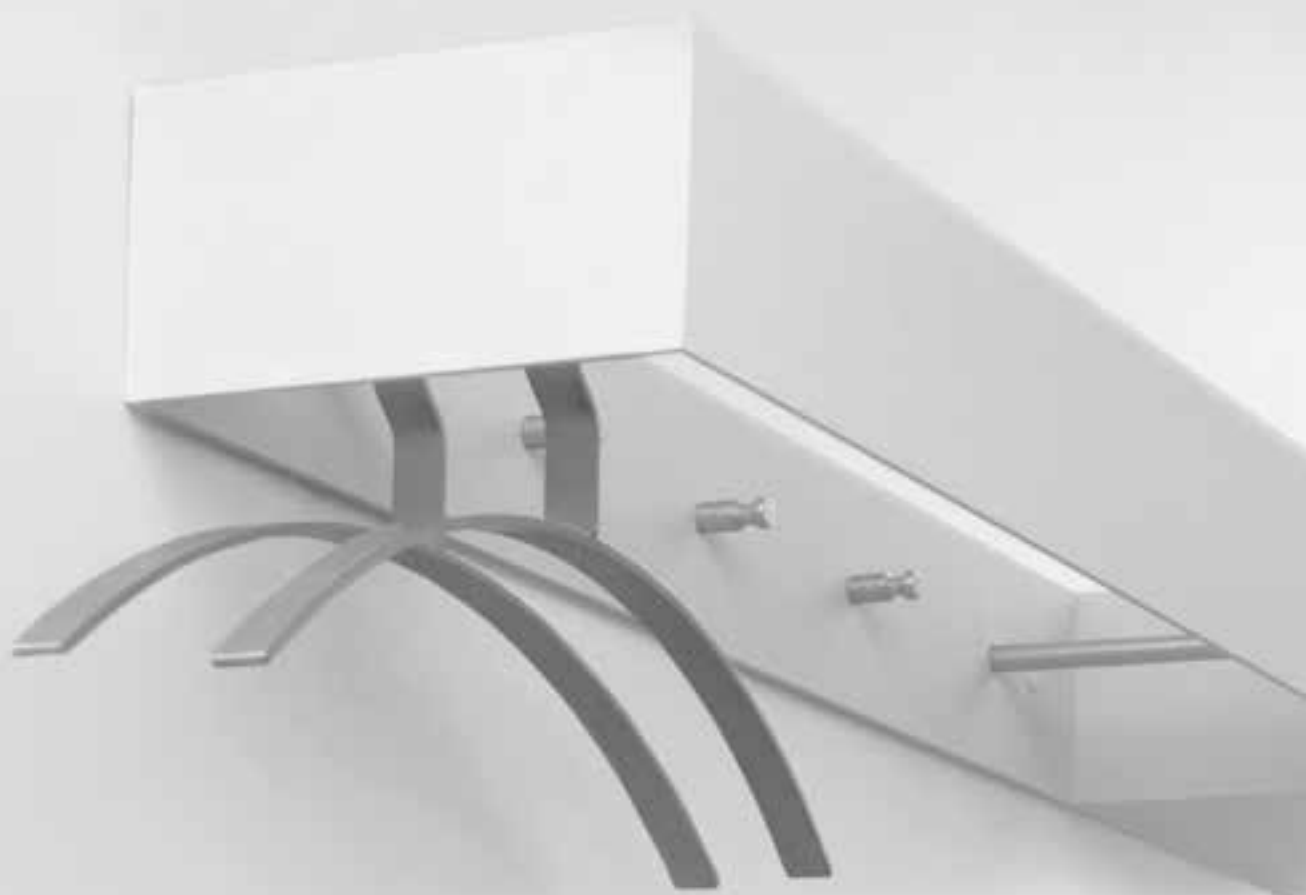

Jehs + Laub

MATCH