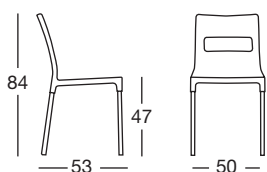

*Technopolymer seat reinforced with fibreglass.
Anodised aluminium legs with a square section of 22x22 mm.
Stackable.
Ideal both for the home and for contract supplies.
For indoor/outdoor use.*

COLORI COLOURS

11
lino
linen

15
tortora
dove grey

30
arancio
orange

51
verde pistacchio
light green

61
fiordaliso
cornflower blue

81
antracite
anthracite grey

Art. 2203

Imballo: 4 pezzi
Packing: 4 pieces

Peso unitario Kg 3,500
Unit weight

Misure imballo 74x52x101 cm
Packing sizes

made in Italy

Sede/Headquarters: 25030 Coccaglio (BS) Italy - Via G. Monauni, 12
Divisione Commerciale Italia: Tel. 0307718.760/765/770 - Fax 0307718.777
www.scab.it - e-mail: italia@scab.it
Export Department: Phone +390307718.720/725/726 - Fax +390307718.700
www.scabitaly.com - e-mail: export@scabitaly.com