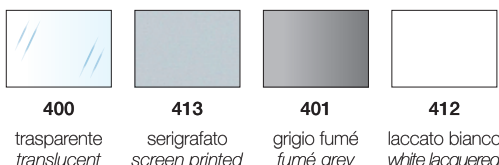

COLORI PIANO VETRO / GLASS TOP COLOURS