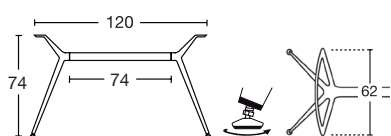

FINITURE BASAMENTO BASE FINISHINGS

basamento con traversa lunga
base with long cross bar

7011 CR 001

cromato
chromed

per uso interno
for indoor use

7011 VN 001

verniciato nero opaco
black coated
mat finishing

7011 VB 001

verniciato bianco opaco
white coated
mat finishing

7011 FN 001

faggio naturale
natural beech wood

per uso interno
for indoor use

top min 160x90 cm
top max 200x100 cm

Imballo Packing	2 colli 2 packages
Peso unitario Unit weight	Kg 14,000