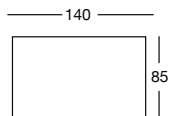

COLORI PIANO VETRO / GLASS TOP COLOURS

Imballo Packing	1 pezzo 1 piece
Peso unitario Unit weight	Kg 42,000
Misure imballo Packing sizes	163x123x6,5 cm

per basamento Metropolis con traversa lunga cm. 74 for Metropolis base with 74 cm. long cross bar
Art. 5313

COLORI PIANO VETRO / GLASS TOP COLOURS

Imballo Packing	1 pezzo 1 piece
Peso unitario Unit weight	Kg 48,000
Misure imballo Packing sizes	191,5x101x6,5 cm

per basamento Metropolis con traversa lunga cm. 74 for Metropolis base with 74 cm. long cross bar
Art. 5312

COLORI PIANO VETRO / GLASS TOP COLOURS

Imballo Packing	1 pezzo 1 piece
Peso unitario Unit weight	Kg 43,000
Misure imballo Packing sizes	172,5x101x6,5 cm

per basamento Metropolis con traversa corta cm. 60 for Metropolis base with 60 cm. short cross bar
Art. 5311

COLORI PIANO VETRO / GLASS TOP COLOURS

Imballo Packing	1 pezzo 1 piece
Peso unitario Unit weight	Kg 20,000
Misure imballo Packing sizes	110x110x6 cm

made in Italy

Sede/Headquarters: 25030 Coccaglio (BS) Italy - Via G. Monauni, 12
 Divisione Commerciale Italia: Tel. 0307718.755 - italia@scab.it
 Export Department: Phone +390307718.715 - export@scabitaly.com
www.scabdesign.it