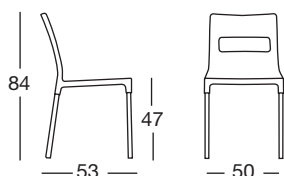

## FINITURA GAMBE LEGS FINISHING

FW  
faggio wengè  
wenge beech

Art. 2816

Imballo: 2 pezzi  
Packing: 2 pieces

Peso unitario Kg 3,900  
Unit weight

Misure imballo 61,5x52x90 cm  
Packing sizes

made in Italy