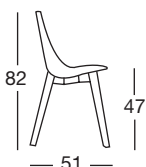

Art. 2806

scocca colore pieno
glossy main body

Imballo: 2 pezzi - 2 colli
Packing: 2 pieces - 2 packages

Peso unitario Kg 5,100
Unit weight

Conforme EN 15373:2007
According to EN 15373:2007

made in Italy