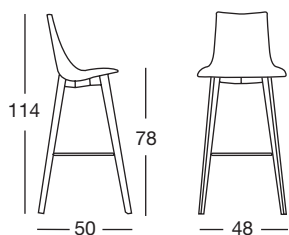

FINITURA TELAIO FRAME FINISHING

Art. 2812

FN
faggio naturale
natural beech

TESSUTI E COLORI FABRICS AND COLOURS

TESSUTO / FABRIC

T3 25
grigio classico
classic grey

T5 26
verde giada
jade green

M1 05
visone
mink brown

Imballo: 1 pezzo
Packing: 1 piece

Peso unitario Kg 8,300
Unit weight

Misure imballo 50x50x78 cm
Packing sizes

made in Italy