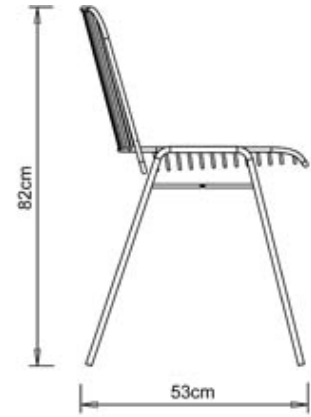

Shade 625

SHADE COLLECTION:
Shade 625, Shade 626, Shade 624B,
Shade 624,

Chair with 4 legs steel frame. Seat and back in steel frame.

STACKABLE

8

WEIGHT

6,3 Kg

PACK

0,37 m³

PIECES PER BOX

4

FRAMES

AC STEEL

RAL 9005
VR Jet black
☀

RAL 9005
VR Matt Jet Black
☀

RAL 9016
VR Traffic white
☀