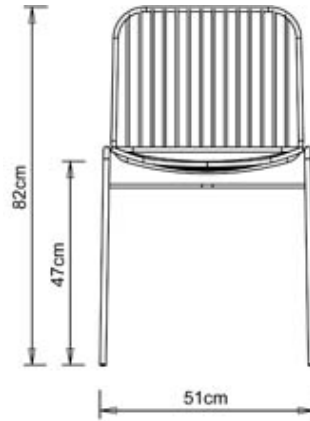

Shade 625

SHADE COLLECTION:
Shade 625, Shade 626, Shade 624B,
Shade 624,

Chair with 4 legs steel frame. Seat and back in steel frame.

STACKABLE

8

WEIGHT

6,3 Kg

PACK

0,37 m³

PIECES PER BOX

4

FRAMES

AC STEEL

RAL 9005
VR Jet black
☀

RAL 9005
VR Matt Jet Black
☀

RAL 9016
VR Traffic white
☀