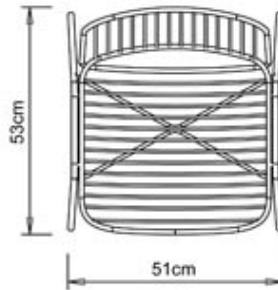

Shade 625

SHADE COLLECTION:
Shade 625, Shade 626, Shade 624B,
Shade 624,

Chair with 4 legs steel frame. Seat and back in steel frame.

STACKABLE

8

WEIGHT

6,3 Kg

PACK

0,37 m³

PIECES PER BOX

4

FRAMES

AC STEEL

RAL 9005
VR Jet black
☀

RAL 9005
VR Matt Jet Black
☀

RAL 9016
VR Traffic white
☀