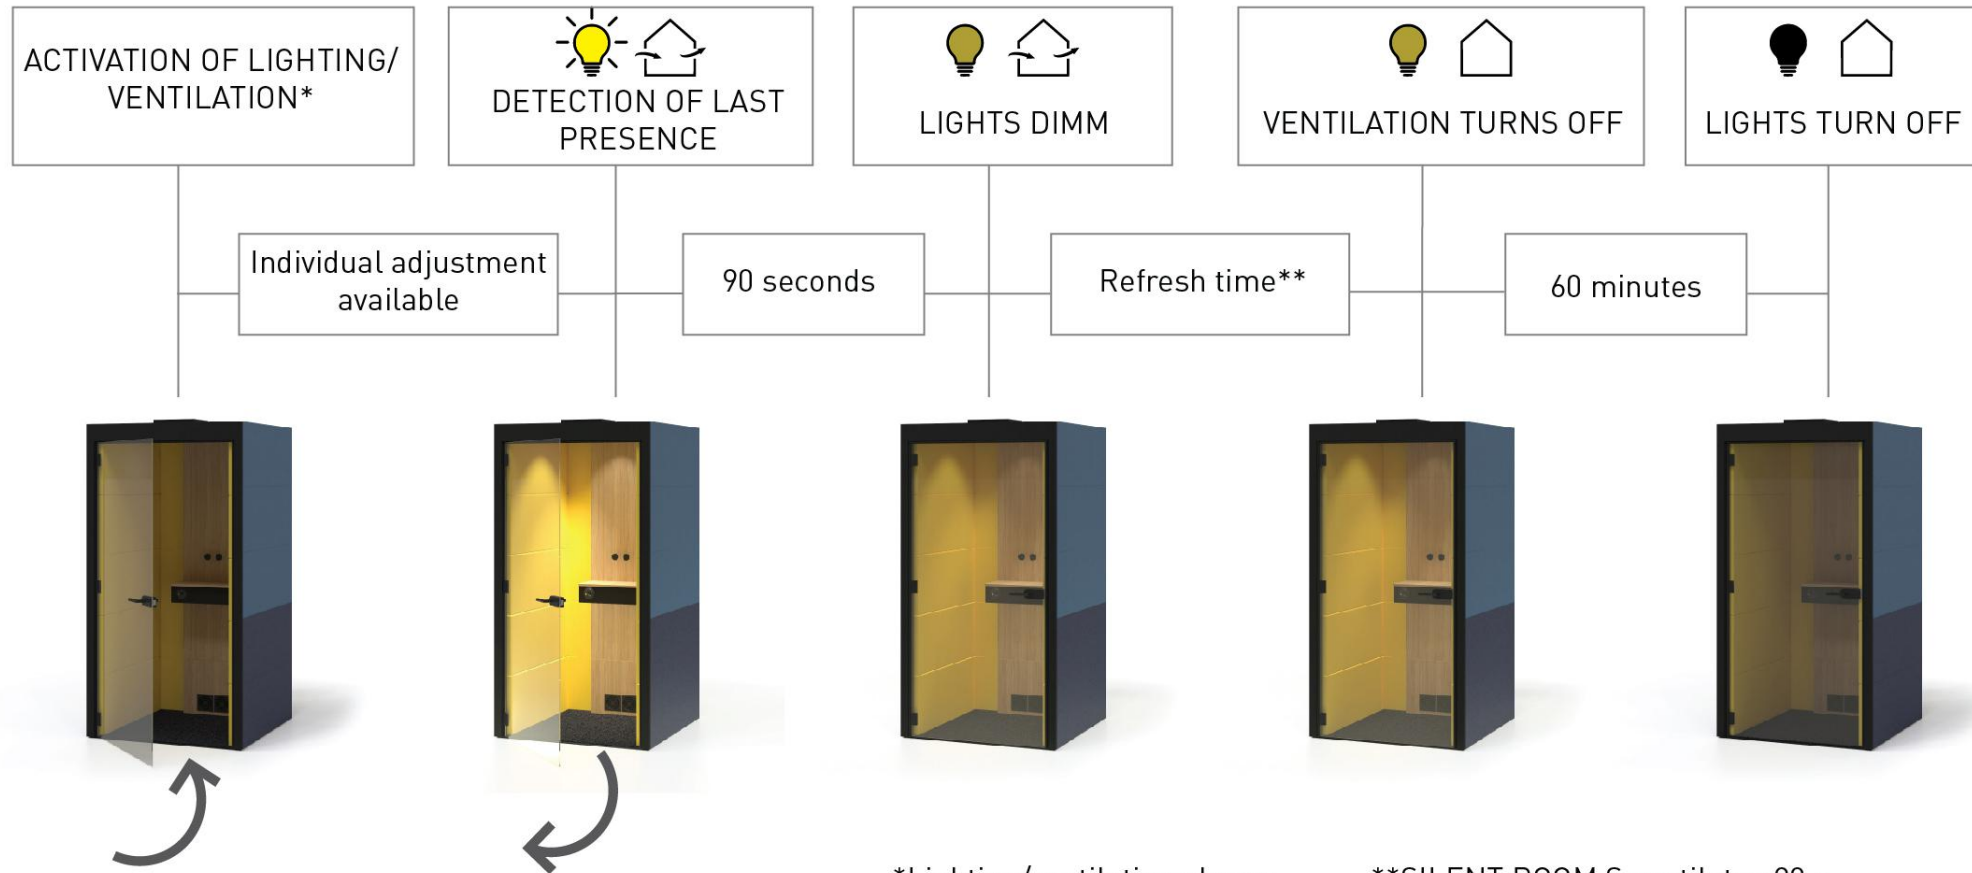

narbutas

Efficient air ventilation

200 m³/h
SILENT ROOM S

400 m³/h
SILENT ROOM M

500 m³/h
SILENT ROOM L

Warm LED
lighting

Smart energy saving

AUTOMATIC OPERATION

*Lighting/ventilation always starts in DEFAULT level

**SILENT ROOM S ventilates 90 s
SILENT ROOM M ventilates 90 s
SILENT ROOM L ventilates 180 s

DESIGN AND CUSTOMISATION

narbutas

Colour combinations

Wide range of configurations