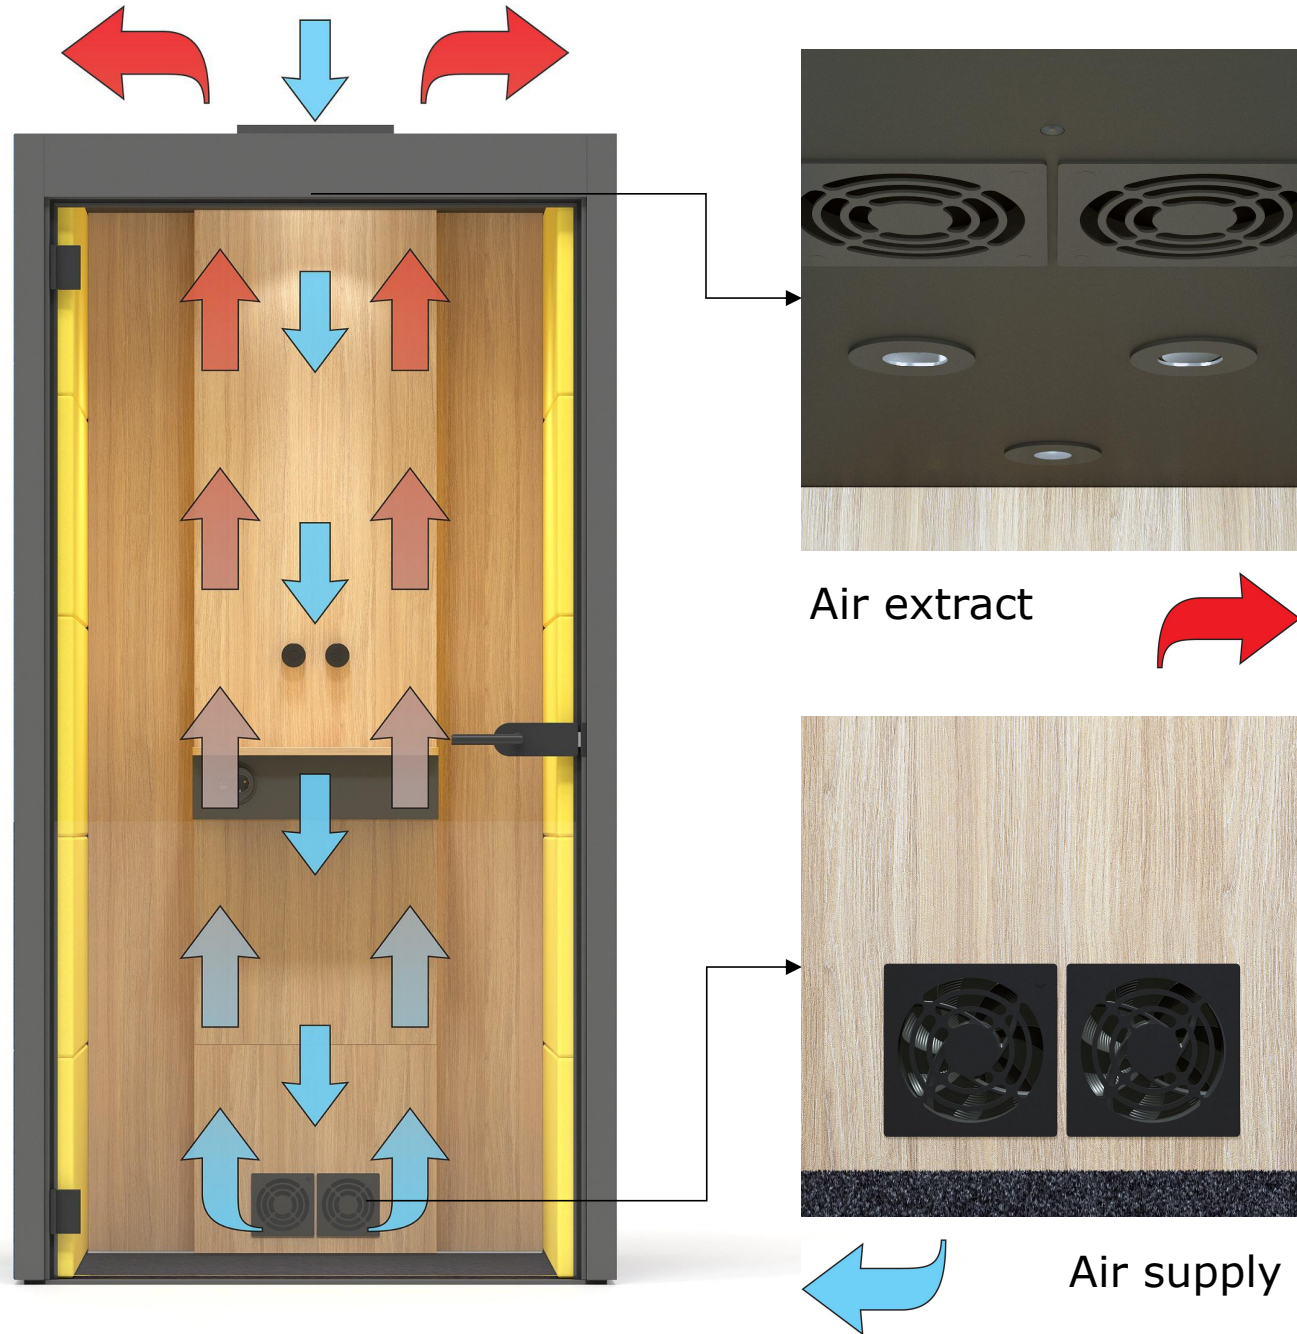

Acoustic comfort

ERGONOMICS AND COMFORT

narbutas

Spacious interior and privacy

Comfortable environment and privacy

Engaging and casual space

Convenient
entry

VENTILATION AND LIGHTING

narbutas

Efficient air ventilation

200 m³/h
SILENT ROOM S

400 m³/h
SILENT ROOM M

500 m³/h
SILENT ROOM L

Warm LED
lighting

Smart energy saving

AUTOMATIC OPERATION

*Lighting/ventilation always starts in DEFAULT level

**SILENT ROOM S ventilates 90 s
SILENT ROOM M ventilates 90 s
SILENT ROOM L ventilates 180 s

DESIGN AND CUSTOMISATION

narbutas

Colour combinations

Wide range of configurations