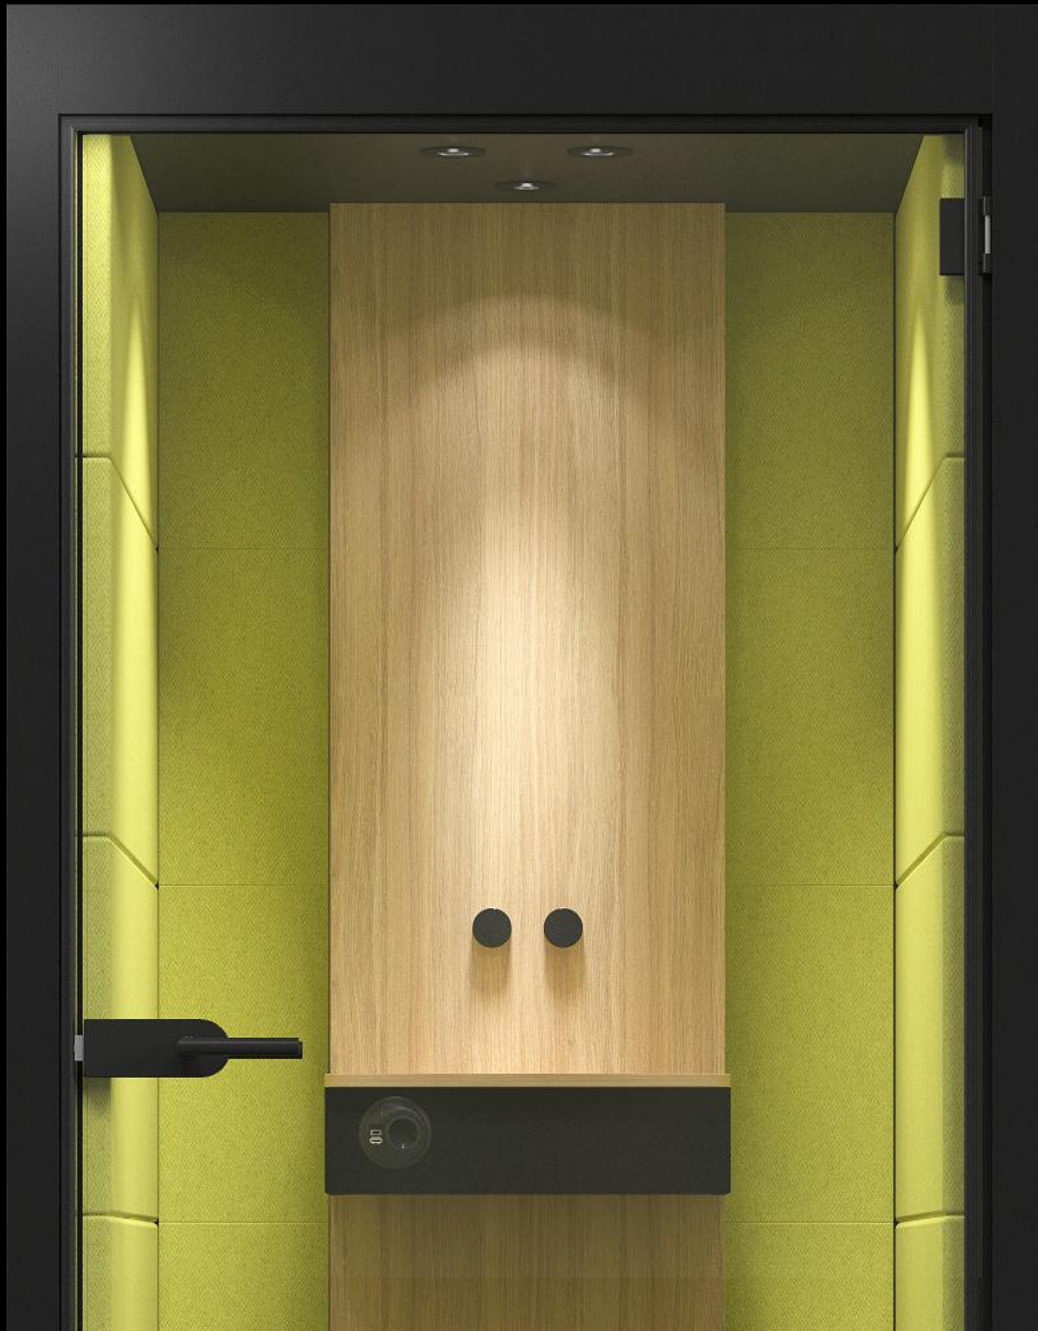

Acoustic comfort

ERGONOMICS AND COMFORT

narbutas

Spacious interior and privacy

Comfortable environment and privacy

Engaging and casual space

Convenient
entry

VENTILATION AND LIGHTING

narbutas

Efficient air ventilation

200 m³/h
SILENT ROOM S

400 m³/h
SILENT ROOM M

500 m³/h
SILENT ROOM L

Warm LED
lighting

Smart energy saving

AUTOMATIC OPERATION

*Lighting/ventilation always starts in DEFAULT level

**SILENT ROOM S ventilates 90 s
SILENT ROOM M ventilates 90 s
SILENT ROOM L ventilates 180 s

DESIGN AND CUSTOMISATION

narbutas

Colour combinations

Wide range of configurations