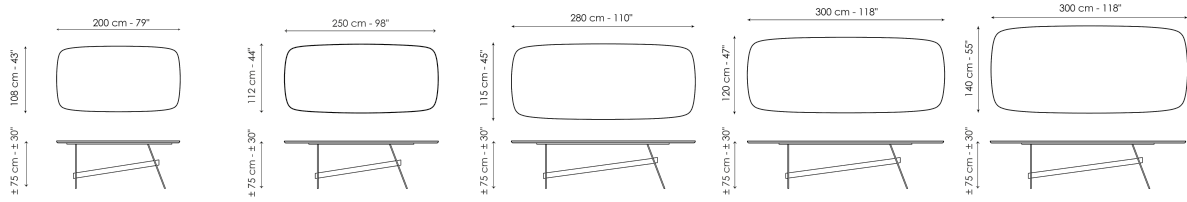

and one slanted, united by a transverse element that conveys a sensation of movement. The legs and central stem are made of metal, while the top with rounded corners is available in numerous finishes, from wood to ceramic, marble and crystal, creating combinations of materials that are always different and can respond to any furnishing and style requirement.

Data sheet

Width: 200cm
Depth: 108cm
Height: ± 75 cm

Width: 250cm
Depth: 112cm
Height: ± 75 cm

Width: 280cm
Depth: 115cm
Height: ± 75 cm

Width: 300cm
Depth: 120cm
Height: ± 75 cm

Width: 300cm
Depth: 140cm
Height: ± 75 cm