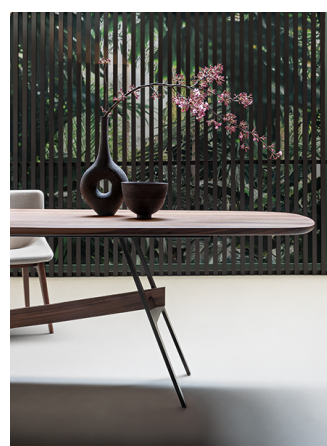

BONALDO

Slot

Designer: Giuseppe Viganò

Slot embodies the extensive formal and technological research that has always underpinned Bonaldo's products. For this collection, designer Giuseppe Viganò draws inspiration from the world of geometry, from which he borrows different shapes and harmonizes them in a single design. The collection plays with minimal shapes articulated in space: the horizontal top is supported by two stands with a characteristic H shape, one vertical

and one slanted, united by a transverse element that conveys a sensation of movement. The legs and central stem are made of metal, while the top with rounded corners is available in numerous finishes, from wood to ceramic, marble and crystal, creating combinations of materials that are always different and can respond to any furnishing and style requirement.