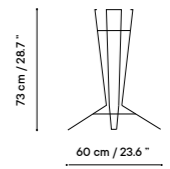

Dimensions in cm and inches
Medidas en cms y pulgadas.

ARENA divider

ARENA divider

ARENA divider

Designed by iSiMAR

ARENA divider is ideal for creating indoor and outdoor spaces. It is available in vertical and horizontal. All iSiMAR colors are available to mix and match. Collection made of galvanized steel and lacquered powder coat.

Dimensions in cm and inches
Medidas en cms y pulgadas.

iSi 7218
Vertical divider

iSi 7219
Horizontal divider

iSi 7219

iSi 7218

ACCESSORIES

ARENA planter

ARENA planter

iSi 7220

iSi 7221

NOSTRUM planter

NOSTRUM planter

Designed by iSiMAR

NOSTRUM planter is designed to coat your planters. Available in two different heights and in all iSiMAR colours to mix and match. Collection made of galvanized steel and lacquered powder coat.

El macetero NOSTRUM está diseñado para revestir tus plantas y jardineras. Disponible en dos diferentes alturas y en todos los colores iSiMAR para combinar. Colección fabricada en acero galvanizado.

Dimensions in cm and inches
Medidas en cms y pulgadas.