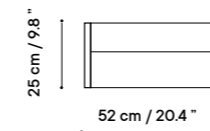

iSi 7214
Planter simple