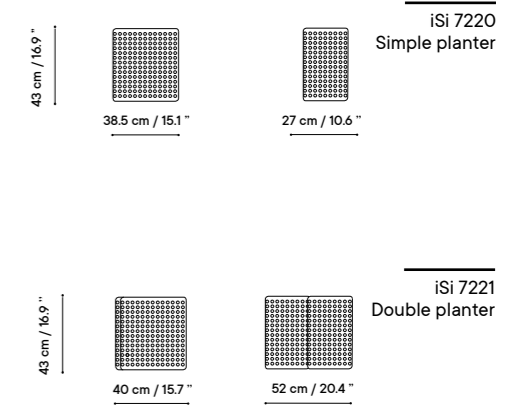

ARENA planter

ARENA planter

Designed by iSiMAR

ARENA planter is designed to coat your planters. It is available in its simple or double version, to lean on wall and corners or cover a planter. Collection made of galvanized steel and lacquered powder coat.

El macetero ARENA está diseñado para revestir tus plantas y jardines. Disponible en su versión simple, para apoyar sobre superficies o doble, rodeando el macetero. Colección fabricada en acero galvanizado.