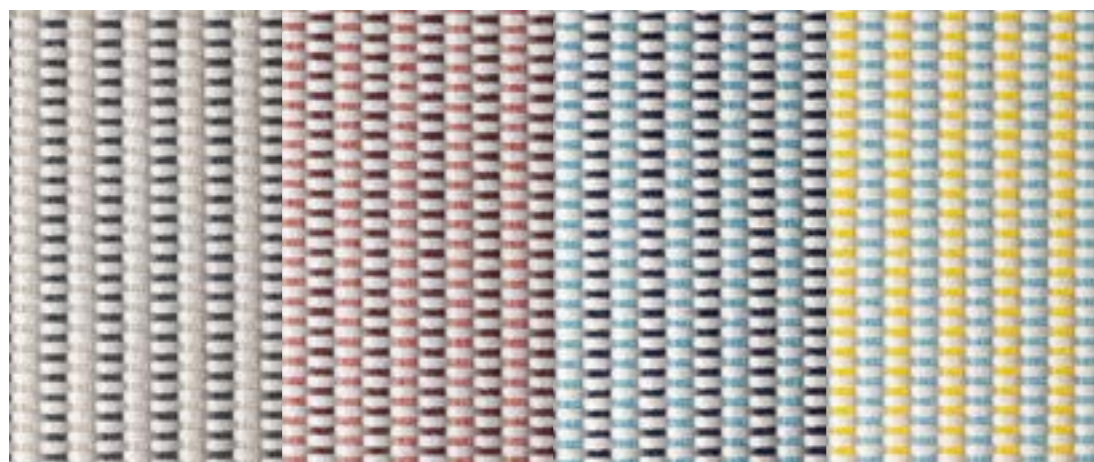

VERNET COLLECTION

SUNSET 01039   DAWN 01041   HORIZON 01042   ECLIPSE 01046