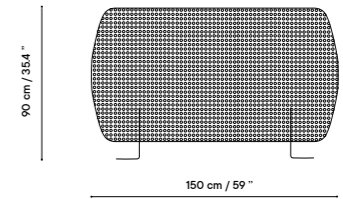

Dimensions in cm and inches
Medidas en cms y pulgadas.

ARENA divider

ARENA divider

ARENA divider

Designed by iSiMAR

ARENA divider is ideal for creating indoor and outdoor spaces. It is available in vertical and horizontal. All iSiMAR colors are available to mix and match. Collection made of galvanized steel and lacquered powder coat.

Dimensions in cm and inches
Medidas en cms y pulgadas.

iSi 7218
Vertical divider

iSi 7219
Horizontal divider

iSi 7219

iSi 7218

ACCESSORIES

ARENA planter

ARENA planter