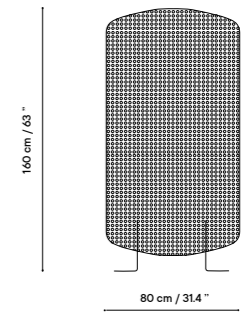

Dimensions in cm and inches
Medidas en cms y pulgadas.

ARENA divider

ARENA divider

ARENA divider

Designed by iSiMAR

ARENA divider is ideal for creating indoor and outdoor spaces. It is available in vertical and horizontal. All iSiMAR colors are available to mix and match. Collection made of galvanized steel and lacquered powder coat.

Dimensions in cm and inches
Medidas en cms y pulgadas.

iSi 7218
Vertical divider

iSi 7219
Horizontal divider

iSi 7219

iSi 7218

ACCESSORIES

ARENA planter

ARENA planter