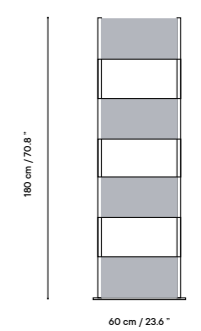

ESTHER & TONIN

Esther & Tonin

Designed by Glorimar Santiago

Dimensions in cm and inches
Medidas en cms y pulgadas.

Modular system to limit spaces for indoor and outdoor use. Esther & Tonin collection is customizable. You can choose the length, accessories and colors. We have also designed a planter and a shelf (simple or double) to be use as a bookshelf or vertical gardens. Collection made of galvanized steel and lacquered powder coat.

Sistema modular para crear separaciones de uso interior y exterior. La colección Esther & Tonin es personalizable tanto en el número de módulos que se quiera agregar, como en los colores de cada panel. Además se han diseñado una maceta y una estante (en versión simple o doble) para crear jardineras o librerías. Fabricado en acero galvanizado y lacado en polvo poliéster.

iSi 7213