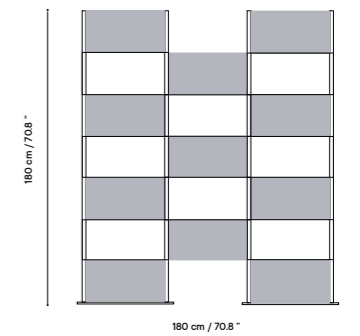

iSi 7212

ESTHER & TONIN

Esther & Tonin

Designed by Glorimar Santiago

Dimensions in cm and inches
Medidas en cms y pulgadas.

Modular system to limit spaces for indoor and outdoor use. Esther & Tonin collection is customizable. You can choose the length, accessories and colors. We have also designed a planter and a shelf (simple or double) to be use as a bookshelf or vertical gardens. Collection made of galvanized steel and lacquered powder coat.

Sistema modular para crear separaciones de uso interior y exterior. La colección Esther & Tonin es personalizable tanto en el número de módulos que se quiera agregar, como en los colores de cada panel. Además se han diseñado una maceta y una estante (en versión simple o doble) para crear jardineras o librerías. Fabricado en acero galvanizado y lacado en polvo poliéster.

iSi 7211