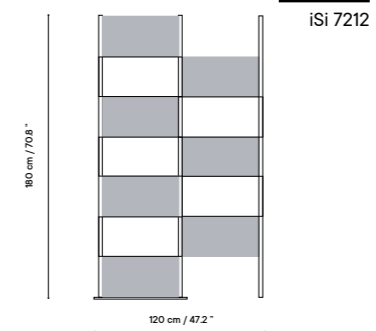

ESTHER & TONIN

Esther & Tonin

Designed by Glorimar Santiago

Dimensions in cm and inches
Medidas en cms y pulgadas.

Modular system to limit spaces for indoor and outdoor use. Esther & Tonin collection is customizable. You can choose the length, accessories and colors. We have also designed a planter and a shelf (simple or double) to be use as a bookshelf or vertical gardens. Collection made of galvanized steel and lacquered powder coat.

Sistema modular para crear separaciones de uso interior y exterior. La colección Esther & Tonin es personalizable tanto en el número de módulos que se quiera agregar, como en los colores de cada panel. Además se han diseñado una maceta y una estante (en versión simple o doble) para crear jardineras o librerías. Fabricado en acero galvanizado y lacado en polvo poliéster.