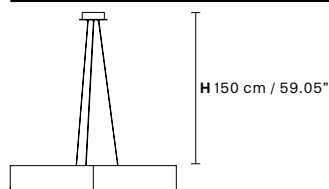

Table lamp

Standard cables for all suspensions

SOUND S1 

Ø 30 cm / 11.81"
H 60 cm / 23.62"
 (with ROD B)*

 1×G9×40 W max (not included)

UP LED x 3 W CRI>90
 3000 K - 425 Nominal lm
DOWN LED x 3 W CRI>90
 3000 K - 425 Nominal lm
Dimmable: PUSH + 1-10V

SOUND OR6 

L 120 cm / 47.24"
SP 80 cm / 31.49"
H 11 cm / 4.33"

 6×G9×40 W max (not included)

UP LED x 16,8 W CRI>90
 3000 K - 2370 Nominal lm
DOWN LED x 16,8 W CRI>90
 3000 K - 2370 Nominal lm
Dimmable: DALI + 1-10V + PUSH

SOUND S6 

Ø 110 cm / 43.30"
H 102 cm / 40.16"
 (with ROD B)*

 6×G9×40 W max (not included)

UP LED x 16,8 W CRI>90
 3000 K - 2370 Nominal lm
DOWN LED x 16,8 W CRI>90
 3000 K - 2370 Nominal lm
Dimmable: DALI + 1-10V + PUSH

SOUND BIL5 

L 191 cm / 75.19"
SP 64 cm / 25.19"
H 58 cm / 22.83" (with ROD B)*

 5×G9×40 W max (not included)

UP LED x 14,4 W CRI>90
 3000 K - 2050 Nominal lm
DOWN LED x 14,4 W CRI>90
 3000 K - 2050 Nominal lm
Dimmable: DALI + 1-10V + PUSH