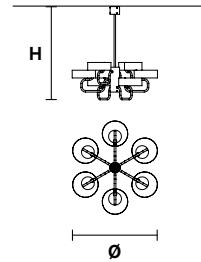

Table lamp

Standard cables for all suspensions

SOUND S1 

Ø 30 cm / 11.81"
H 60 cm / 23.62"
 (with ROD B)*

 1×G9×40 W max (not included)

UP LED x 3 W CRI>90
 3000 K - 425 Nominal lm
DOWN LED x 3 W CRI>90
 3000 K - 425 Nominal lm
Dimmable: PUSH + 1-10V

SOUND OR6 

L 120 cm / 47.24"
SP 80 cm / 31.49"
H 11 cm / 4.33"

 6×G9×40 W max (not included)

UP LED x 16,8 W CRI>90
 3000 K - 2370 Nominal lm
DOWN LED x 16,8 W CRI>90
 3000 K - 2370 Nominal lm
Dimmable: DALI + 1-10V + PUSH

SOUND OR3 

L 60 cm / 23.62"
SP 56 cm / 22.04"
H 11 cm / 4.33"

 3×G9×40 W max (not included)

UP LED x 8,4 W CRI>90
 3000 K - 1185 Nominal lm
DOWN LED x 8,4 W CRI>90
 3000 K - 1185 Nominal lm
Dimmable: PUSH + 1-10V

SOUND S6 

Ø 110 cm / 43.30"
H 102 cm / 40.16"
 (with ROD B)*

 6×G9×40 W max (not included)

UP LED x 16,8 W CRI>90
 3000 K - 2370 Nominal lm
DOWN LED x 16,8 W CRI>90
 3000 K - 2370 Nominal lm
Dimmable: DALI + 1-10V + PUSH