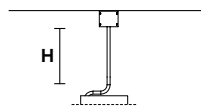

ACCESSORIES

ROD-SOUND S1*

A 11 cm / 4.33"
B 31 cm / 12.20"
C 51 cm / 20.08"