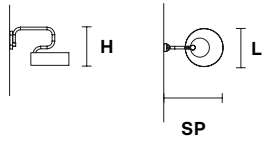

SOUND PL1

Ø 30 cm / 11.81"
H 13 cm / 5.11"

1×G9×40 W max (not included)

UP LED x 3 W CRI>90
 3000 K - 425 Nominal lm
DOWN LED x 3 W CRI>90
 3000 K - 425 Nominal lm
Dimmable: PUSH + 1-10V

SOUND A1

L	30 cm / 11.81"
SP	45 cm / 17.72"
H	30 cm / 11.81"
1xG9x40 W max (not included)	
UP	LED x 3 W CRI>90 3000 K - 425 Nominal lm
DOWN	LED x 3 W CRI>90 3000 K - 425 Nominal lm
Dimmable: PUSH + 1-10V	