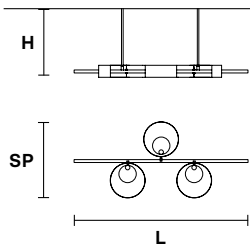

Table lamp

Standard cables for all suspensions

SOUND S1 

Ø 30 cm / 11.81"
H 60 cm / 23.62"
 (with ROD B)*

 1×G9×40 W max (not included)

UP LED x 3 W CRI>90
 3000 K - 425 Nominal lm
DOWN LED x 3 W CRI>90
 3000 K - 425 Nominal lm
Dimmable: PUSH + 1-10V

SOUND OR3 

L 60 cm / 23.62"
SP 56 cm / 22.04"
H 11 cm / 4.33"

 3×G9×40 W max (not included)

UP LED x 8,4 W CRI>90
 3000 K - 1185 Nominal lm
DOWN LED x 8,4 W CRI>90
 3000 K - 1185 Nominal lm
Dimmable: PUSH + 1-10V

SOUND S6 

Ø 110 cm / 43.30"
H 102 cm / 40.16"
 (with ROD B)*

 6×G9×40 W max (not included)

UP LED x 16,8 W CRI>90
 3000 K - 2370 Nominal lm
DOWN LED x 16,8 W CRI>90
 3000 K - 2370 Nominal lm
Dimmable: DALI + 1-10V + PUSH

SOUND BIL3 

L 134 cm / 52.75"
SP 64 cm / 25.19"
H 58 cm / 22.83" (with ROD B)*

 3×G9×40 W max (not included)

UP LED x 8,4 W CRI>90
 3000 K - 1185 Nominal lm
DOWN LED x 8,4 W CRI>90
 3000 K - 1185 Nominal lm
Dimmable: PUSH + 1-10V