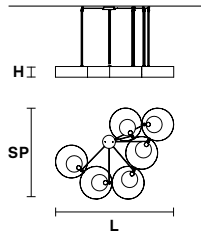

Table lamp

Standard cables for all suspensions

SOUND S1 

Ø 30 cm / 11.81"
H 60 cm / 23.62"
 (with ROD B)*

 1×G9×40 W max (not included)

UP LED x 3 W CRI>90
 3000 K - 425 Nominal lm
DOWN LED x 3 W CRI>90
 3000 K - 425 Nominal lm
Dimmable: PUSH + 1-10V

SOUND OR6 

L 120 cm / 47.24"
SP 80 cm / 31.49"
H 11 cm / 4.33"

 6×G9×40 W max (not included)

UP LED x 16,8 W CRI>90
 3000 K - 2370 Nominal lm
DOWN LED x 16,8 W CRI>90
 3000 K - 2370 Nominal lm
Dimmable: DALI + 1-10V + PUSH

SOUND S6 

Ø 110 cm / 43.30"
H 102 cm / 40.16"
 (with ROD B)*

 6×G9×40 W max (not included)

UP LED x 16,8 W CRI>90
 3000 K - 2370 Nominal lm
DOWN LED x 16,8 W CRI>90
 3000 K - 2370 Nominal lm
Dimmable: DALI + 1-10V + PUSH

SOUND BIL5 

L 191 cm / 75.19"
SP 64 cm / 25.19"
H 58 cm / 22.83" (with ROD B)*

 5×G9×40 W max (not included)

UP LED x 14,4 W CRI>90
 3000 K - 2050 Nominal lm
DOWN LED x 14,4 W CRI>90
 3000 K - 2050 Nominal lm
Dimmable: DALI + 1-10V + PUSH