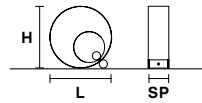

SOUND TL1

L	30 cm / 11.81"
SP	11 cm / 4.33"
H	30 cm / 11.81"
1xG9x40 W max (not included)	
LED x 6 W CRI>90 3000 K - 850 Nominal lm	
Dimmable: OWN BUTTON