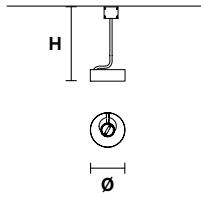

Table lamp

Standard cables for all suspensions

SOUND S1 

Ø 30 cm / 11.81"
H 60 cm / 23.62"
 (with ROD B)*

 1×G9×40 W max (not included)

UP LED x 3 W CRI>90
 3000 K - 425 Nominal lm
DOWN LED x 3 W CRI>90
 3000 K - 425 Nominal lm
Dimmable: PUSH + 1-10V