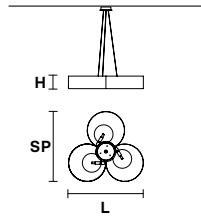

Table lamp

Standard cables for all suspensions

SOUND S1 

Ø 30 cm / 11.81"
H 60 cm / 23.62"
 (with ROD B)*

 1×G9×40 W max (not included)

UP LED x 3 W CRI>90
 3000 K - 425 Nominal lm
DOWN LED x 3 W CRI>90
 3000 K - 425 Nominal lm
Dimmable: PUSH + 1-10V

SOUND OR6 

L 120 cm / 47.24"
SP 80 cm / 31.49"
H 11 cm / 4.33"

 6×G9×40 W max (not included)

UP LED x 16,8 W CRI>90
 3000 K - 2370 Nominal lm
DOWN LED x 16,8 W CRI>90
 3000 K - 2370 Nominal lm
Dimmable: DALI + 1-10V + PUSH

SOUND OR3 

L 60 cm / 23.62"
SP 56 cm / 22.04"
H 11 cm / 4.33"

 3×G9×40 W max (not included)

UP LED x 8,4 W CRI>90
 3000 K - 1185 Nominal lm
DOWN LED x 8,4 W CRI>90
 3000 K - 1185 Nominal lm
Dimmable: PUSH + 1-10V

SOUND S6 

Ø 110 cm / 43.30"
H 102 cm / 40.16"
 (with ROD B)*

 6×G9×40 W max (not included)

UP LED x 16,8 W CRI>90
 3000 K - 2370 Nominal lm
DOWN LED x 16,8 W CRI>90
 3000 K - 2370 Nominal lm
Dimmable: DALI + 1-10V + PUSH