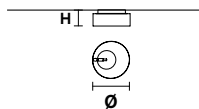

*: It is possible to choose a specific height for fixed rod of items Sound S1, Sound S6, Sound BIL5, Sound BIL3. When not specified in the order confirmation, the standard height for the rod is "B".

È possibile scegliere un'altezza specifica per le aste rigide degli articoli Sound S1, Sound S6, Sound BIL5, Sound BIL3. Se non specificato in fase d'ordine, l'altezza dell'asta rigida standard è "B".

Ⓜ : for the US market, refer to the relevant price list.

SOUND PL3

L 60 cm / 23.62"
SP 56 cm / 22.04"
H 14 cm / 5.51"

3×G9×40 W max (not included)

DOWN LED x 9 W CRI>90
 3000 K - 1275 Nominal lm
Dimmable: PUSH + 1-10V

SOUND PL1

Ø 30 cm / 11.81"
H 13 cm / 5.11"

1×G9×40 W max (not included)

UP LED x 3 W CRI>90
 3000 K - 425 Nominal lm
DOWN LED x 3 W CRI>90
 3000 K - 425 Nominal lm
Dimmable: PUSH + 1-10V

SOUND A1

L	30 cm / 11.81"
SP	45 cm / 17.72"
H	30 cm / 11.81"
1xG9x40 W max (not included)	
UP	LED x 3 W CRI>90 3000 K - 425 Nominal lm
DOWN	LED x 3 W CRI>90 3000 K - 425 Nominal lm
Dimmable: PUSH + 1-10V	