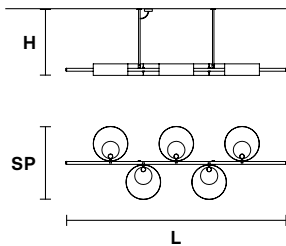

SOUND S6 

Ø 110 cm / 43.30"
H 102 cm / 40.16"
 (with ROD B)*

 6×G9×40 W max (not included)

UP LED x 16,8 W CRI>90
 3000 K - 2370 Nominal lm
DOWN LED x 16,8 W CRI>90
 3000 K - 2370 Nominal lm
Dimmable: DALI + 1-10V + PUSH

SOUND BIL3 

L 134 cm / 52.75"
SP 64 cm / 25.19"
H 58 cm / 22.83" (with ROD B)*

 3×G9×40 W max (not included)

UP LED x 8,4 W CRI>90
 3000 K - 1185 Nominal lm
DOWN LED x 8,4 W CRI>90
 3000 K - 1185 Nominal lm
Dimmable: PUSH + 1-10V

SOUND BIL5 

L 191 cm / 75.19"
SP 64 cm / 25.19"
H 58 cm / 22.83" (with ROD B)*

 5×G9×40 W max (not included)

UP LED x 14,4 W CRI>90
 3000 K - 2050 Nominal lm
DOWN LED x 14,4 W CRI>90
 3000 K - 2050 Nominal lm
Dimmable: DALI + 1-10V + PUSH

ACCESSORIES

ROD-SOUND S1*

A 11 cm / 4.33"
B 31 cm / 12.20"
C 51 cm / 20.08"

ROD-SOUND S6*

A 30 cm / 11.81"
B 50 cm / 19.68"
C 70 cm / 27.55"

ROD-SOUND BIL5*- BIL3*

A 30 cm / 11.81"
B 50 cm / 19.68"
C 70 cm / 27.55"